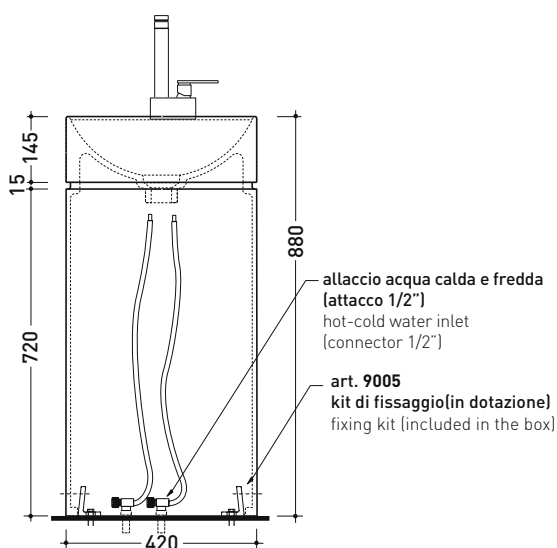

## MTR42C MonoTwin Slim

Standing column-basin 42 cm with single-hole tap ledge  
(floor fixing kit art. 9005 and siphon art. FMT/SIF included)

• WITHOUT OVERFLOW • WITH TAP LEDGE

Complements: **Line taps basin:** ONE - NOKÈ - FOLD - X1  
**Line accessories:** TWO - HOOP - NOKÈ - FOLD

Technical accessories: **Stop & Go drain (PLSG)**  
**Ceramic Stop&Go drain (PLCE)**  
**Chrome waste with automatic integrated overflow (PLTPCR)**  
**Waste with automatic integrated overflow and ceramic cover (PLTPCE)**

Package dim. cm | Weight 47,5 kg | Pz. Pallet n° 4

UNI EN 14688 - CL00 Dop-No14688

vista zenitale / zenital view

vista zenitale / zenital view

vista frontale / frontal view

sezione longitudinale / section

sizes in mm