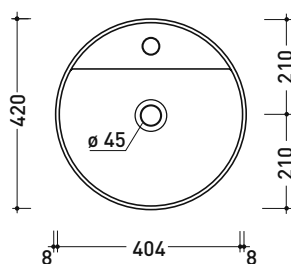

## MTR42C MonoTwin Slim

Standing column-basin 42 cm with single-hole tap ledge  
(floor fixing kit art. 9005 and siphon art. FMT/SIF included)

• WITHOUT OVERFLOW • WITH TAP LEDGE

Complements: **Line taps basin:** ONE - NOKÈ - FOLD - X1  
**Line accessories:** TWO - HOOP - NOKÈ - FOLD

Package dim. cm | Weight 47,5 kg | Pz. Pallet n° 4

UNI EN 14688 - CL00 Dop-No14688

vista zenitale / zenital view

vista zenitale / zenital view

vista frontale / frontal view

sezione longitudinale / section

sizes in mm