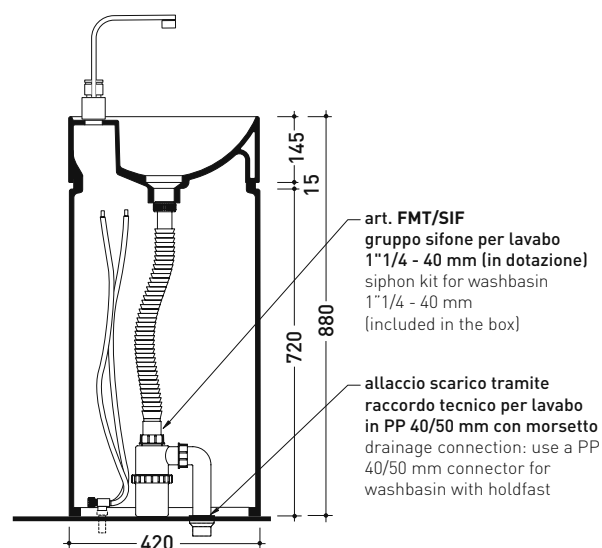

## MTR42C MonoTwin Slim

Standing column-basin 42 cm with single-hole tap ledge  
(floor fixing kit art. 9005 and siphon art. FMT/SIF included)

• WITHOUT OVERFLOW • WITH TAP LEDGE

Complements: **Line taps basin:** ONE - NOKÈ - FOLD - X1  
**Line accessories:** TWO - HOOP - NOKÈ - FOLD

Technical accessories: **Stop & Go drain (PLSG)**  
**Ceramic Stop&Go drain (PLCE)**  
**Chrome waste with automatic integrated overflow (PLTPCR)**  
**Waste with automatic integrated overflow and ceramic cover (PLTPCE)**

Package dim. cm | Weight 47,5 kg | Pz. Pallet n° 4

UNI EN 14688 - CL00 Dop-No14688

vista zenitale / zenital view

vista zenitale / zenital view

vista frontale / frontal view

sezione longitudinale / section

sizes in mm