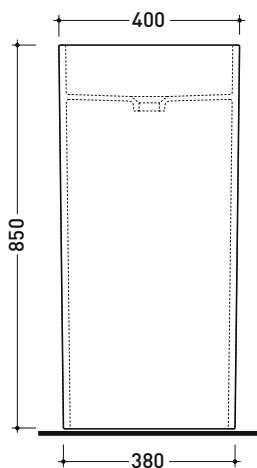

Package dim. 42,5 x 42,5 x 90 cm | Weight 45 kg | Pz. Pallet n° 4

CE UNI EN 14688 - CL00 Dop-No14688

vista zenitale / zenital view

allaccio scarico tramite raccordo tecnico per lavabo in PP 40/50 mm con morsetto
 drainage connection: use a PP 40/50 mm connector for washbasin with holdfast

vista frontale / frontal view

sezione longitudinale / section

Please consider a 2% tolerance on indicated measurements

sizes in mm

CERAMIC: glossy finish

matt finish

METAL: glossy finish

bianco / oro bianco / platino