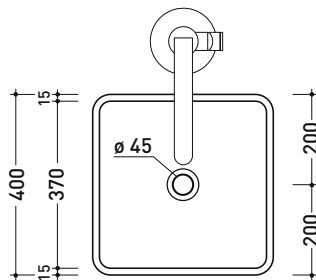

MW40C Monowash 40

Standing column-basin 40 cm

(floor fixing kit art. 9005 and siphon art. FMT/SIF included)

• WITHOUT OVERFLOW • WITHOUT TAP LEDGE

Complements: **Line taps basin free-standing: ONE - FOLD**
Line accessories: TWO - HOOP - NOKÉ - FOLD

Technical accessories: **Stop & Go drain (PLSG)**
Ceramic Stop&Go drain (PLCE)
Chrome waste with automatic integrated overflow (PLTPCR)
Waste with automatic integrated overflow and ceramic cover (PLTPCE)

Package dim. 42,5 x 42,5 x 90 cm | Weight 45 kg | Pz. Pallet n° 4

CE UNI EN 14688 - CL00 Dop-No14688

vista zenitale / zenital view

allaccio scarico tramite raccordo tecnico per lavabo in PP 40/50 mm con morsetto
 drainage connection: use a PP 40/50 mm connector for washbasin with holdfast

vista frontale / frontal view

sezione longitudinale / section

Please consider a 2% tolerance on indicated measurements

sizes in mm

CERAMIC: glossy finish

matt finish

METAL: glossy finish

bianco / oro bianco / platino