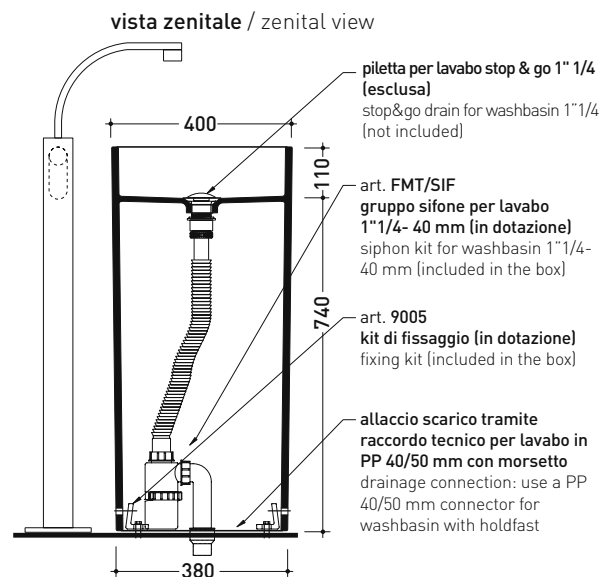

MW40C Monowash 40

Standing column-basin 40 cm

(floor fixing kit art. 9005 and siphon art. FMT/SIF included)

• WITHOUT OVERFLOW • WITHOUT TAP LEDGE

Complements: **Line taps basin free-standing: ONE - FOLD**
Line accessories: TWO - HOOP - NOKÉ - FOLD

Technical accessories: **Stop & Go drain (PLSG)**
Ceramic Stop&Go drain (PLCE)
Chrome waste with automatic integrated overflow (PLTPCR)
Waste with automatic integrated overflow and ceramic cover (PLTPCE)

Package dim. 42,5 x 42,5 x 90 cm | Weight 45 kg | Pz. Pallet n° 4

CE UNI EN 14688 - CL00 Dop-No14688

vista zenitale / zenital view

allaccio scarico tramite raccordo tecnico per lavabo in PP 40/50 mm con morsetto
 drainage connection: use a PP 40/50 mm connector for washbasin with holdfast

vista frontale / frontal view

sezione longitudinale / section

Please consider a 2% tolerance on indicated measurements

sizes in mm

CERAMIC: glossy finish

matt finish

METAL: glossy finish

bianco / oro bianco / platino