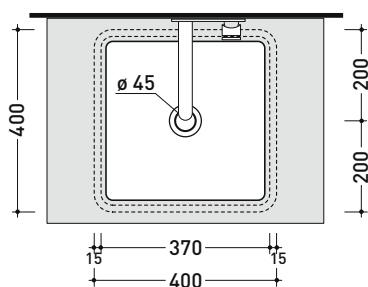

MW40SP Miniwash 40

Under-counter basin 40 cm

• WITHOUT OVERFLOW • GLAZED EXTERIOR

Complements: **FLY crystal shelves (FY40PC)**
FLYMAX Pietraluce shelves (FY40SP)
Line taps basin: ONE - NOKÉ - SI - FOLD - X1
Line accessories: TWO - HOOP - NOKÉ - FOLD

Package dim. 40,5 x 14,5 x 42 cm | Weight 14 kg | Pz. Pallet n° 42

CE UNI EN 14688 - CL00 Dop-No14688

vista zenitale / zenital view

vista zenitale / zenital view

vista frontale / frontal view

sezione longitudinale / section

sizes in mm

Please consider a 2% tolerance on indicated measurements

CERAMIC: glossy finish

matt finish