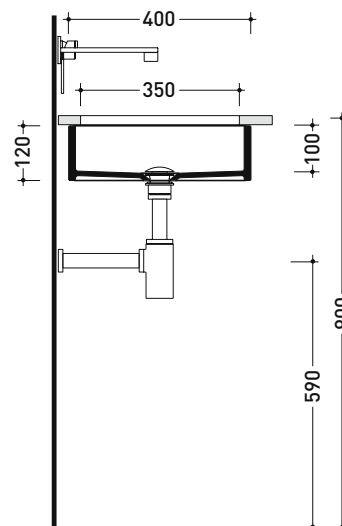

Package dim. 40,5 x 14,5 x 42 cm | Weight 14 kg | Pz. Pallet n° 42

CE UNI EN 14688 - CL00 Dop-No14688

vista zenitale / zenital view

vista zenitale / zenital view

vista frontale / frontal view

sezione longitudinale / section

sizes in mm

Please consider a 2% tolerance on indicated measurements

CERAMIC: glossy finish

matt finish