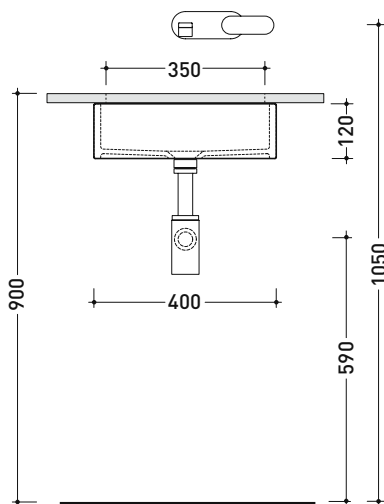

Package dim. 40,5 x 14,5 x 42 cm | Weight 14 kg | Pz. Pallet n° 42

CE UNI EN 14688 - CL00 Dop-No14688

vista zenitale / zenital view

vista zenitale / zenital view

vista frontale / frontal view

sezione longitudinale / section

sizes in mm

Please consider a 2% tolerance on indicated measurements

CERAMIC: glossy finish

matt finish