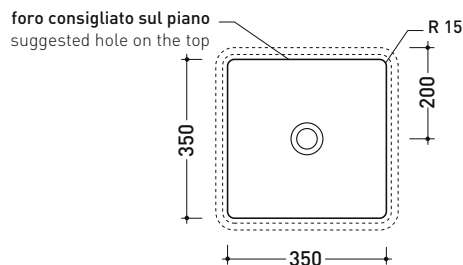

MW40SP Miniwash 40

Under-counter basin 40 cm

• WITHOUT OVERFLOW • GLAZED EXTERIOR

Complements: **FLY crystal shelves (FY40PC)**
FLYMAX Pietraluce shelves (FY40SP)
Line taps basin: ONE - NOKÉ - SI - FOLD - X1
Line accessories: TWO - HOOP - NOKÉ - FOLD

Technical accessories:
Chrome siphon (SIFL/CR) - Telescopic chrome siphon (SIFL066)
Stop & Go drain (PLSG)
CERAMIC Stop & Go drain (PLCE)
Chrome waste with automatic integrated overflow (PLTPCR)
Waste with automatic integrated overflow and ceramic cover (PLTPCE)
Two piece set chrome tap filters (RF026)

Package dim. 40,5 x 14,5 x 42 cm | Weight 14 kg | Pz. Pallet n° 42

CE UNI EN 14688 - CL00 Dop-No14688

vista zenitale / zenital view

vista zenitale / zenital view

vista frontale / frontal view

sezione longitudinale / section

sizes in mm

Please consider a 2% tolerance on indicated measurements

CERAMIC: glossy finish

matt finish