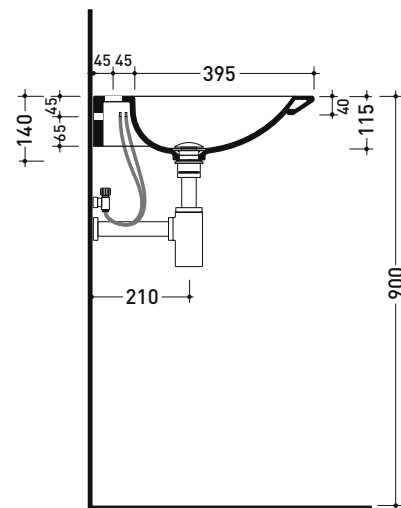

ND120L Nudaflat 120

Wall hung consolle 120 cm

• WITHOUT OVERFLOW • ARRANGED FOR 3 HOLES TAP

Complements: **Line taps basin: ONE - NOKÈ - FOLD - X1**
Line accessories: TWO - HOOP - NOKÈ - FOLD

Technical accessories: **Chrome siphon (SIFL/CR) - Telescopic chrome siphon (SIFL066)**
Stop & Go drain (PLSG)
Two piece set chrome tap filters (RF026)
CERAMIC Stop & Go drain (PLCE)
Chrome waste with automatic integrated overflow (PLTPCR)
Waste with automatic integrated overflow and ceramic cover (PLTPCE)
Fixing kit for wall (9002)

Package dim. | Weight **28,5 kg** | Pz. Pallet n° **10**

CE UNI EN 14688 - CL00 Dop-No14688

vista zenitale / zenital view

vista frontale / frontal view

sezione longitudinale / section

sizes in mm

Please consider a 2% tolerance on indicated measurements