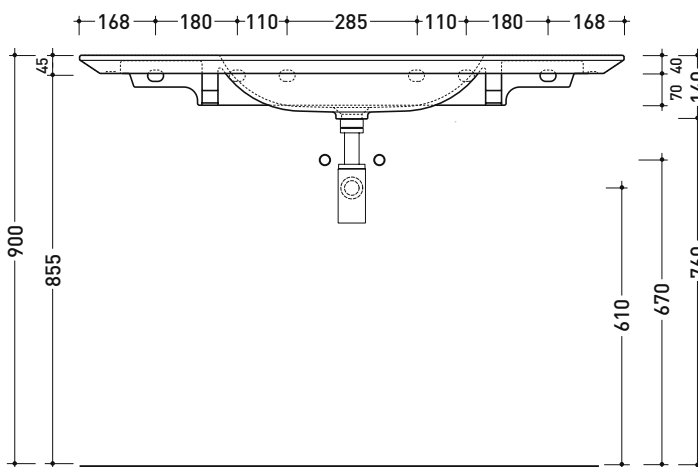

ND120L Nudaflat 120

Wall hung consolle 120 cm

• WITHOUT OVERFLOW • ARRANGED FOR 3 HOLES TAP

Complements: **Line taps basin: ONE - NOKÈ - FOLD - X1**
Line accessories: TWO - HOOP - NOKÈ - FOLD

Technical accessories: **Chrome siphon (SIFL/CR) - Telescopic chrome siphon (SIFL066)**
Stop & Go drain (PLSG)
Two piece set chrome tap filters (RF026)
CERAMIC Stop & Go drain (PLCE)
Chrome waste with automatic integrated overflow (PLTPCR)
Waste with automatic integrated overflow and ceramic cover (PLTPCE)
Fixing kit for wall (9002)

Package dim. | Weight **28,5 kg** | Pz. Pallet n° **10**

CE UNI EN 14688 - CL00 Dop-No14688

vista zenitale / zenital view

vista frontale / frontal view

sezione longitudinale / section

sizes in mm

Please consider a 2% tolerance on indicated measurements