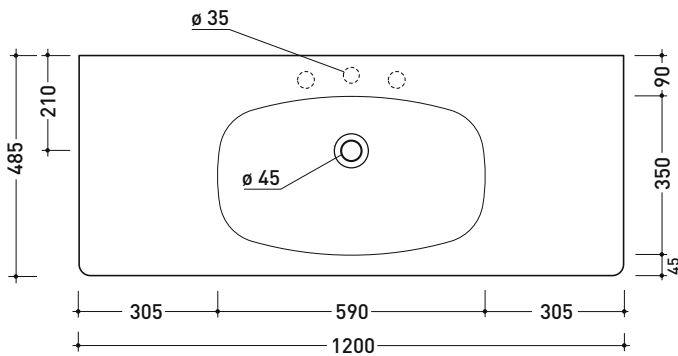

ND120L Nudaflat 120

Wall hung consolle 120 cm

• WITHOUT OVERFLOW • ARRANGED FOR 3 HOLES TAP

Complements: **Line taps basin: ONE - NOKÈ - FOLD - X1**
Line accessories: TWO - HOOP - NOKÈ - FOLD

Technical accessories: **Chrome siphon (SIFL/CR) - Telescopic chrome siphon (SIFL066)**
Stop & Go drain (PLSG)
Two piece set chrome tap filters (RF026)
CERAMIC Stop & Go drain (PLCE)
Chrome waste with automatic integrated overflow (PLTPCR)
Waste with automatic integrated overflow and ceramic cover (PLTPCE)
Fixing kit for wall (9002)

Package dim. | Weight **28,5 kg** | Pz. Pallet n° **10**

CE UNI EN 14688 - CL00 Dop-No14688

vista zenitale / zenital view

vista frontale / frontal view

sezione longitudinale / section

sizes in mm

Please consider a 2% tolerance on indicated measurements