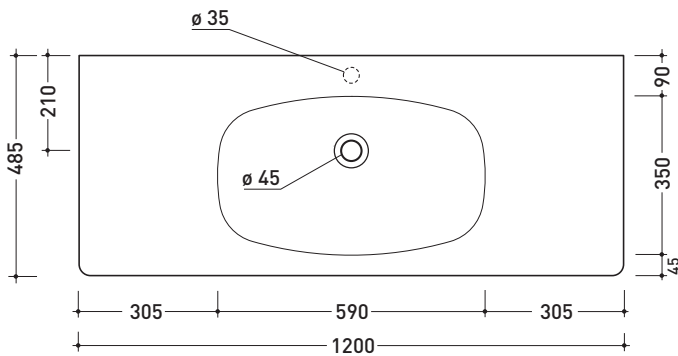

ND120L Nudaflat

Wall hung console 120 cm with tap ledge

•WITHOUT OVERFLOW •ARRANGED FOR SINGLE HOLE TAP

Complements: **Box wall hung vanity units depth 37 cm**
Line taps basin: ONE - NOKÈ - FOLD
Line accessories: TWO - HOOP - NOKÈ - FOLD

Package dim. | Weight **28,5 kg** | Pz. Pallet n°

CE UNI EN 14688 - CL00 Dop-No14688

vista zenitale / zenital view

vista frontale / frontal view

sezione longitudinale / section

sizes in mm

Please consider a 2% tolerance on indicated measurements