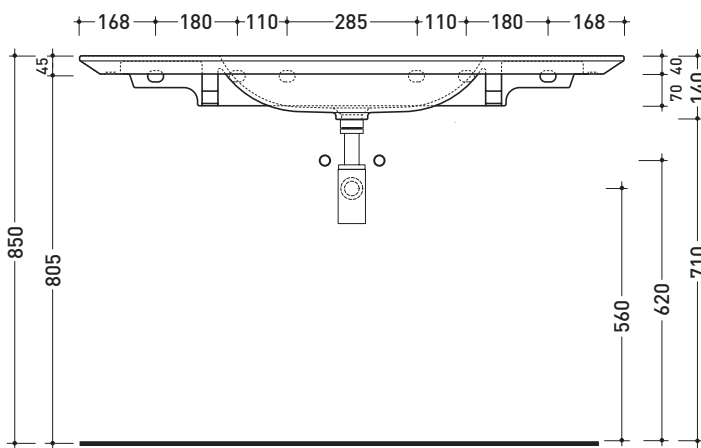

ND120L Nudaflat

Wall hung console 120 cm with tap ledge

•WITHOUT OVERFLOW •ARRANGED FOR SINGLE HOLE TAP

Complements: **Box wall hung vanity units depth 37 cm**
Line taps basin: ONE - NOKÈ - FOLD
Line accessories: TWO - HOOP - NOKÈ - FOLD

Package dim. | Weight **28,5 kg** | Pz. Pallet n°

CE UNI EN 14688 - CL00 Dop-No14688

vista zenitale / zenital view

vista frontale / frontal view

sezione longitudinale / section

sizes in mm

Please consider a 2% tolerance on indicated measurements