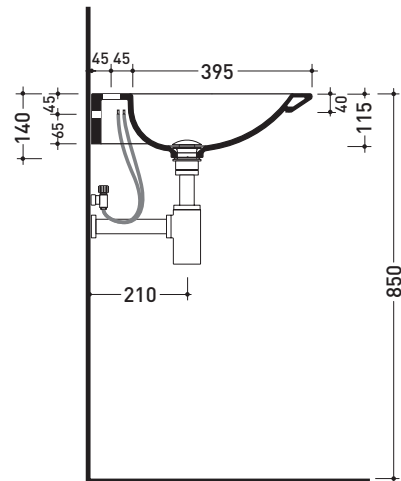

ND120L Nudaflat

Wall hung console 120 cm with tap ledge

•WITHOUT OVERFLOW •ARRANGED FOR SINGLE HOLE TAP

Complements: **Box wall hung vanity units depth 37 cm**
Line taps basin: ONE - NOKÈ - FOLD
Line accessories: TWO - HOOP - NOKÈ - FOLD

Package dim. | Weight **28,5 kg** | Pz. Pallet n°

CE UNI EN 14688 - CL00 Dop-No14688

vista zenitale / zenital view

vista frontale / frontal view

sezione longitudinale / section

sizes in mm

Please consider a 2% tolerance on indicated measurements