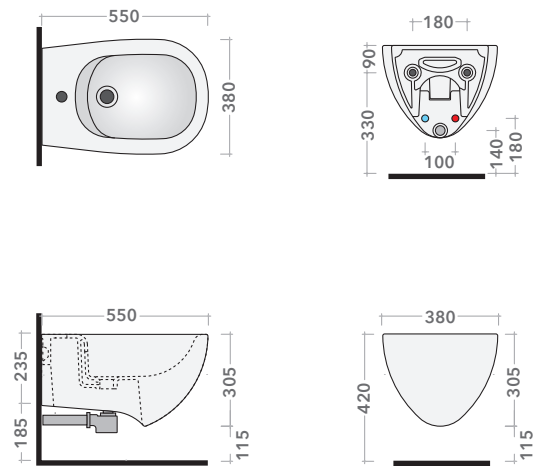

The wall-mounted bathroom fixtures from the IO range have undergone a significant restyling, which has generated the IO 2.0 version. The shape has been simplified and is more current, but retains the aesthetic features of the original project. The toilet uses the **goclean®** system.

io 2.0
goclean®

IO 2.0 tech

art. **IO118G** - dim. 55 x 38 x h 32 cm

Vaso sospeso **IO 2.0** con sistema **goclean®**

- kit fissaggio incluso (art. **9004**)

IO 2.0 wall hung wc with **goclean®** system

- fixing kit included (art. **9004**)

art. **IO218** - dim. 55 x 38 x h 32 cm

Bidet sospeso **IO 2.0** monoforo

- kit fissaggio incluso (art. **9004**)

IO 2.0 wall hung single-hole bidet

- fixing kit included (art. **9004**)

art. **IOCW07** - dim. 48 x 38 x h 3 cm