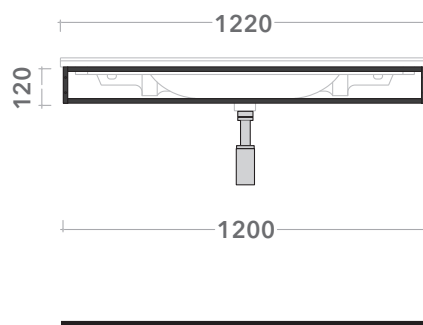

art. **BM120S**

Struttura sospesa in acciaio
per consolle **BLOOM 120** - finitura Nero Mat
Wall hung stainless support suitable for
console **BLOOM 120** - mat black finish