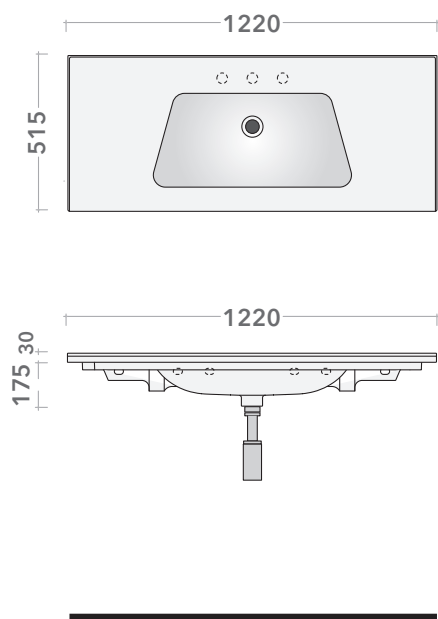

cm L 105 x P 50 x H 50

Bloom 105 + Box collection
Base portlavabo sospesa
con cassetto
Wall hung vanity unit
with drawer

cm L 105 x P 50 x H 25

art. **BM120L**

Consolle **BLOOM 120** sospesa
BLOOM 120 wall hung console