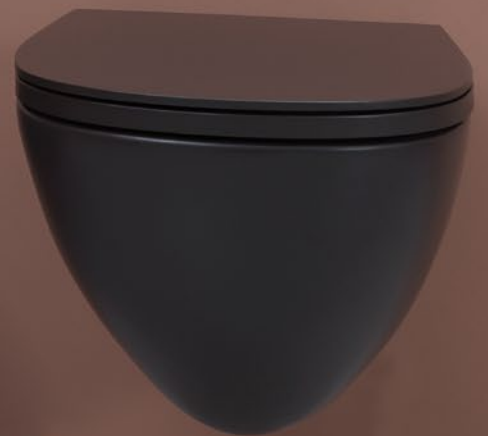

I vari moduli, disponibili in quattro diverse finiture legno, sono componibili tra loro per offrire così un'ampia possibilità di personalizzazione.

Box is the new line of modular furnishings, conceived to go well in big and small environments alike. The collection is comprised of various wall-mounted elements available in two depths, 37 and 50 cm, which may be used in combination with console and countertop washbasins. The wall-mounted bases have one or two drawers with soft closing mechanism, and may be supplemented with columns and wall-mounted cabinets equipped with glass shelves insides.

cm L 105 x P 50 x H 50

Bloom 105 + Box collection
Base portlavabo sospesa
con cassetto
Wall hung vanity unit
with drawer

cm L 105 x P 50 x H 25

art. **BM120L**

Consolle **BLOOM 120** sospesa
BLOOM 120 wall hung console

art. **BM120S**

Struttura sospesa in acciaio
per consolle **BLOOM 120** - finitura Nero Mat
Wall hung stainless support suitable for
console **BLOOM 120** - mat black finish

Bloom 120 + Box collection
Base portlavabo sospesa
con cassetto
Wall hung vanity unit
with drawer

cm L 120 x P 50 x H 50

Bloom 120 + Box collection
Base portlavabo sospesa
con 2 cassette
Wall hung vanity unit
with 2 drawers

cm L 120 x P 50 x H 50

lo 2.0

lo 2.0
art. IO118G / IO218 - 55 x 38 x h 33,5 cm