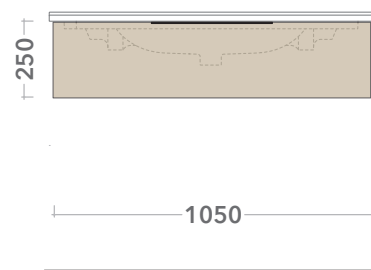

Bloom + Box

Bloom 105 + Box collection
Base portlavabo sospesa
con cassetto
Wall hung vanity unit
with drawer

cm L 105 x P 50 x H 50

Bloom 105 + Box collection
Base portlavabo sospesa
con 2 cassetti
Wall hung vanity unit
with 2 drawers

cm L 105 x P 50 x H 50

Bloom 105 + Box collection
Base portlavabo sospesa
con cassetto
Wall hung vanity unit
with drawer

cm L 105 x P 50 x H 25

art. **BM120L**

Consolle **BLOOM 120** sospesa
BLOOM 120 wall hung console