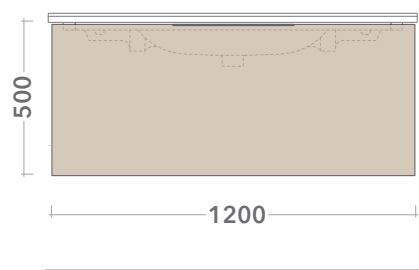

Bloom 120 + Box collection
Base portlavabo sospesa
con cassetto
Wall hung vanity unit
with drawer