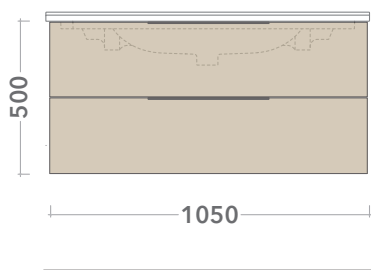

cm L 105 x P 50 x H 50

Bloom 105 + Box collection
Base portlavabo sospesa
con 2 cassetti
Wall hung vanity unit
with 2 drawers