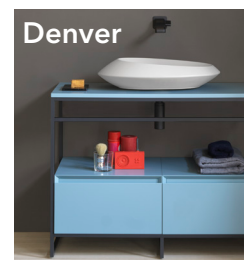

At its historic showroom in via Solferino, Flaminia presented the outcome of a new, important collaboration with Elena Salmistraro. With her fantastic imagery, her eclectic and compelling vision, the designer has created the Spire collection of washbasins.

At Superstudio Più, the space where the fuorisalone phenomenon was born twenty years ago, Flaminia was the protagonist within the framework of Cult&Must 2000/2020: the great retrospective curated by Giulio and Giovanni Cappellini, with the contribution of Leonardo Talarico, that explored the many expressions of design over the course of the last twenty years and the social-cultural developments that have taken place in a number of lifestyle sectors.

In this context, Flaminia revealed how its collections have broken new ground in conceiving and interpreting the bathroom environment with objects for daily use that have become design icons thanks to the Company's efforts in searching for and selecting the best creatives from the world over.

Within Superstudio Più, Flaminia was present also at SuperCampus, the innovative concept conceived by Giulio Cappellini to meet a post-pandemic need to rethink the "when" and "how" of work and leisure time by making the most of the flexibility of spaces and the interchangeability of functions.