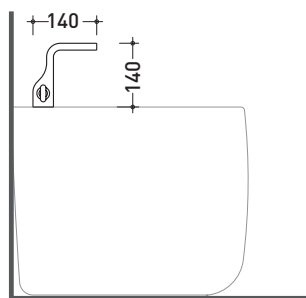

## NK3210

Single lever bidet mixer (drain included)

Complements: **Line accessories NOKE'**

Package dim. **39 x 17 x 8 cm**

Weight **2 kg**

Pz. Pallet n° -

vista zenitale / zenital view

vista laterale / lateral view

vista frontale / frontal view

size in mm

january 2014

**BRASS:** glossy finish

Chrome