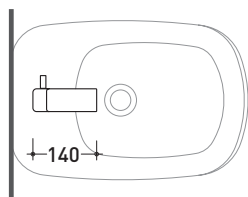

## NK3210

Single lever bidet mixer (drain included)

Complements: **Line accessories NOKE'**

Package dim. **39 x 17 x 8 cm**

Weight **2 kg**

Pz. Pallet n° -

vista zenitale / zenital view

vista laterale / lateral view

vista frontale / frontal view

size in mm

january 2014

**BRASS:** glossy finish

Chrome