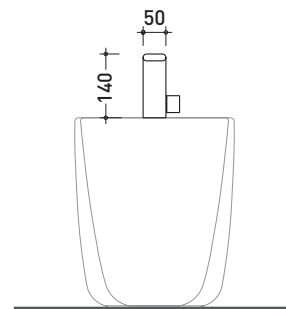

## NK3210

Single lever bidet mixer (drain included)

Complements: **Line accessories NOKE'**

Package dim. **39 x 17 x 8 cm**

Weight **2 kg**

Pz. Pallet n° -

vista zenitale / zenital view

vista laterale / lateral view

vista frontale / frontal view

size in mm

january 2014

**BRASS:** glossy finish

Chrome