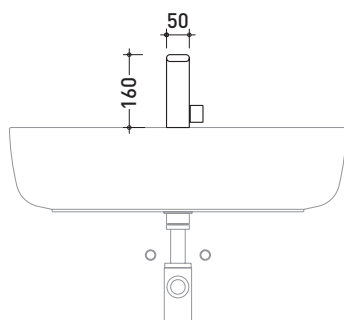

NK3220

Single lever bidet mixer (drain included)

Complements: **Line accessories NOKE'**

Package dim. **39 x 17 x 8 cm**

Weight **2 kg**

Pz. Pallet n° -

vista zenitale / zenital view

vista frontale / frontal view

vista laterale / lateral view

size in mm

january 2014

BRASS: glossy finish

Chrome