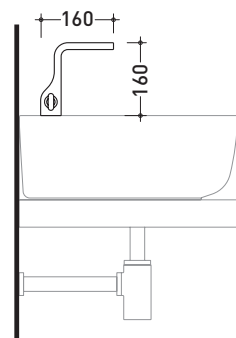

NK3220

Single lever bidet mixer (drain included)

Complements: **Line accessories NOKE'**

Package dim. **39 x 17 x 8 cm**

Weight **2 kg**

Pz. Pallet n° -

vista zenitale / zenital view

vista frontale / frontal view

vista laterale / lateral view

size in mm

january 2014

BRASS: glossy finish

Chrome