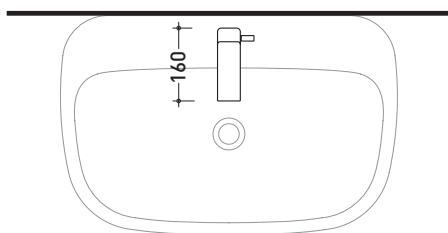

NK3220

Single lever bidet mixer (drain included)

Complements: **Line accessories NOKE'**

Package dim. **39 x 17 x 8 cm**

Weight **2 kg**

Pz. Pallet n° -

vista zenitale / zenital view

vista frontale / frontal view

vista laterale / lateral view

size in mm

january 2014

BRASS: glossy finish

Chrome