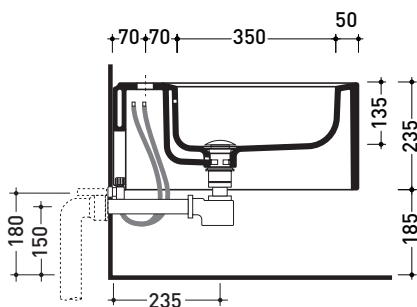

NL218

Wall hung single-hole bidet

Complements: **Line taps bidet:** ONE - NOKE' - SI - FOLD
Line accessories: TWO - HOOP - NOKE' - FOLD

Technical accessories: **Universal fixing bracket for wall hung wc/bidet [41/P]**
Short chrome siphon for bidet [SIFB/CR]
Stop & Go drain [PLSG]
CERAMIC Stop & Go drain [PLCE]
Two piece set chrome tap filters [RF026]

Package dim. | Weight **23 kg** | Pz. Pallet n° **15**

vista zenitale / zenital view

vista laterale / lateral view

sezione longitudinale / section

vista retro / back view

size in mm

june 2016

CERAMIC: glossy finish