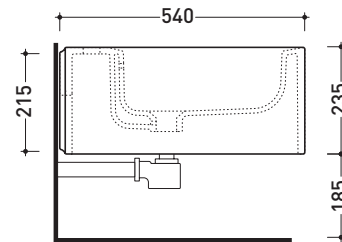

NL218

Wall hung single-hole bidet

Complements: **Line taps bidet:** ONE - NOKE' - SI - FOLD
Line accessories: TWO - HOOP - NOKE' - FOLD

Technical accessories: **Universal fixing bracket for wall hung wc/bidet [41/P]**
Short chrome siphon for bidet [SIFB/CR]
Stop & Go drain [PLSG]
CERAMIC Stop & Go drain [PLCE]
Two piece set chrome tap filters [RF026]

Package dim. | Weight **23 kg** | Pz. Pallet n° **15**

vista zenitale / zenital view

vista laterale / lateral view

sezione longitudinale / section

vista retro / back view

size in mm

june 2016

CERAMIC: glossy finish