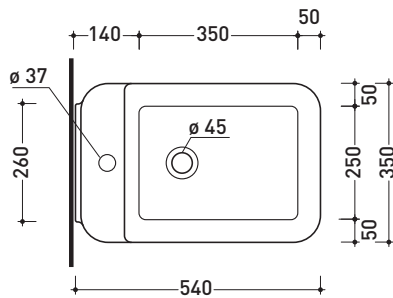

NL218

Wall hung single-hole bidet

Complements: **Line taps bidet:** ONE - NOKE' - SI - FOLD
Line accessories: TWO - HOOP - NOKE' - FOLD

Technical accessories: **Universal fixing bracket for wall hung wc/bidet [41/P]**
Short chrome siphon for bidet [SIFB/CR]
Stop & Go drain [PLSG]
CERAMIC Stop & Go drain [PLCE]
Two piece set chrome tap filters [RF026]

Package dim. | Weight **23 kg** | Pz. Pallet n° **15**

vista zenitale / zenital view

vista laterale / lateral view

sezione longitudinale / section

vista retro / back view

size in mm

june 2016

CERAMIC: glossy finish