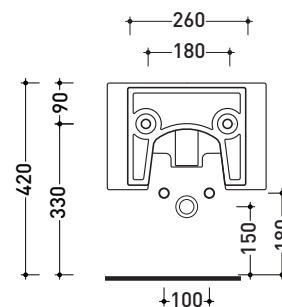

NL218

Wall hung single-hole bidet

Complements: **Line taps bidet:** ONE - NOKE' - SI - FOLD
Line accessories: TWO - HOOP - NOKE' - FOLD

Technical accessories: **Universal fixing bracket for wall hung wc/bidet [41/P]**
Short chrome siphon for bidet [SIFB/CR]
Stop & Go drain [PLSG]
CERAMIC Stop & Go drain [PLCE]
Two piece set chrome tap filters [RF026]

Package dim. | Weight **23 kg** | Pz. Pallet n° **15**

vista zenitale / zenital view

vista laterale / lateral view

sezione longitudinale / section

vista retro / back view

size in mm

june 2016

CERAMIC: glossy finish