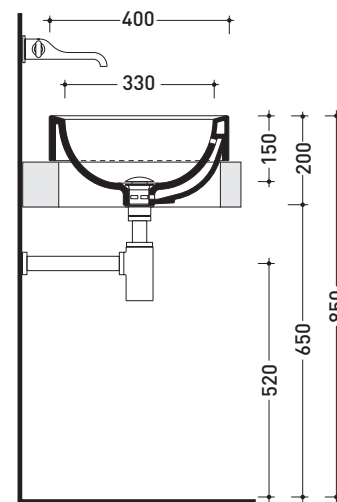

design **PATRICK NORGUET**

2013

NL62INC Nile 62

Recessed basin 62 cm

Complements: **Forty6 shelf (F6NLINC)**
Line taps basin: ONE - NOKE' - FOLD - SI
Line accessories: TWO - HOOP - NOKE' - FOLD

Technical accessories: **Chrome siphon (SIFL/CR) - Telescopic chrome siphon (SIFL066)**
Stop & Go drain (PLSG)
CERAMIC Stop & Go drain (PLCE)
Two piece set chrome tap filters (RF026)

Package dim. | Weight **kg 16** | Pz. Pallet n° **12**

vista zenitale / zenital view

foro consigliato sul piano
suggested hole on the top

vista zenitale / zenital view

vista frontale / frontal view

sezione longitudinale / section

size in mm

june 2016

CERAMIC: glossy finish

matt finish