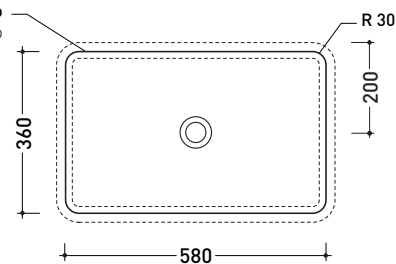

design **PATRICK NORGUET**

2013

NL62INC Nile 62

Recessed basin 62 cm

Complements: **Forty6 shelf (F6NLINC)**
Line taps basin: ONE - NOKE' - FOLD - SI
Line accessories: TWO - HOOP - NOKE' - FOLD

Technical accessories: **Chrome siphon (SIFL/CR) - Telescopic chrome siphon (SIFL066)**
Stop & Go drain (PLSG)
CERAMIC Stop & Go drain (PLCE)
Two piece set chrome tap filters (RF026)

Package dim. | Weight **kg 16** | Pz. Pallet n° **12**

vista zenitale / zenital view

foro consigliato sul piano
suggested hole on the top

vista zenitale / zenital view

vista frontale / frontal view

sezione longitudinale / section

size in mm

june 2016

CERAMIC: glossy finish

matt finish