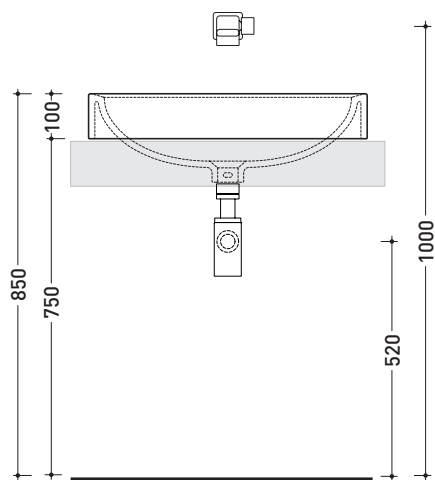

design **PATRICK NORGUET**

2013

NL62INC Nile 62

Recessed basin 62 cm

Complements: **Forty6 shelf (F6NLINC)**
Line taps basin: ONE - NOKE' - FOLD - SI
Line accessories: TWO - HOOP - NOKE' - FOLD

Technical accessories: **Chrome siphon (SIFL/CR) - Telescopic chrome siphon (SIFL066)**
Stop & Go drain (PLSG)
CERAMIC Stop & Go drain (PLCE)
Two piece set chrome tap filters (RF026)

Package dim. | Weight **kg 16** | Pz. Pallet n° **12**

vista zenitale / zenital view

foro consigliato sul piano
suggested hole on the top

vista zenitale / zenital view

vista frontale / frontal view

sezione longitudinale / section

size in mm

june 2016

CERAMIC: glossy finish

matt finish