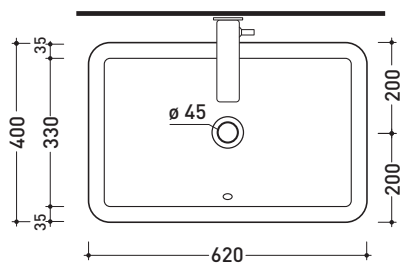

design **PATRICK NORGUET**

2013

NL62INC Nile 62

Recessed basin 62 cm

Complements: **Forty6 shelf (F6NLINC)**
Line taps basin: ONE - NOKE' - FOLD - SI
Line accessories: TWO - HOOP - NOKE' - FOLD

Technical accessories: **Chrome siphon (SIFL/CR) - Telescopic chrome siphon (SIFL066)**
Stop & Go drain (PLSG)
CERAMIC Stop & Go drain (PLCE)
Two piece set chrome tap filters (RF026)

Package dim. | Weight **kg 16** | Pz. Pallet n° **12**

vista zenitale / zenital view

foro consigliato sul piano
suggested hole on the top

vista zenitale / zenital view

vista frontale / frontal view

sezione longitudinale / section

size in mm

june 2016

CERAMIC: glossy finish

matt finish