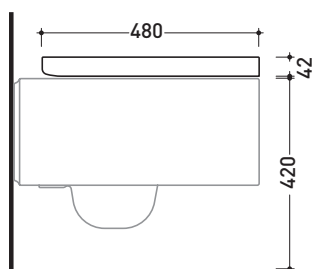

design **PATRICK NORGUET**

2013

NLCW02

Thermosetting wrapping seat & cover

Complements: **Nile wall hung wc** (NL118)

Package dim.

Weight **kg 2**

Pz. Pallet n° -

vista zenitale / zenital view

vista laterale / lateral view

vista frontale / frontal view

size in mm

june 2016

THERMOSETTING: glossy finish

white