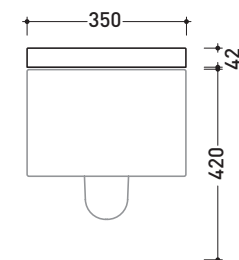

design **PATRICK NORGUET**

2013

NLCW02

Thermosetting wrapping seat & cover

Complements: **Nile wall hung wc** (NL118)

Package dim.

Weight **kg 2**

Pz. Pallet n° -

vista zenitale / zenital view

vista laterale / lateral view

vista frontale / frontal view

size in mm

june 2016

THERMOSETTING: glossy finish

white