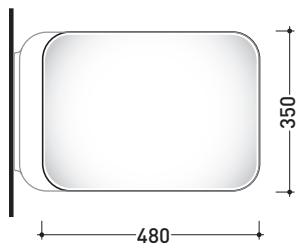

design **PATRICK NORGUET**

2013

NLCW02

Thermosetting wrapping seat & cover

Complements: **Nile wall hung wc** (NL118)

Package dim.

Weight **kg 2**

Pz. Pallet n° -

vista zenitale / zenital view

vista laterale / lateral view

vista frontale / frontal view

size in mm

june 2016

THERMOSETTING: glossy finish

white