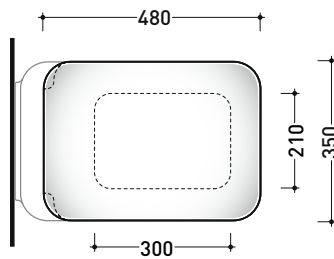

NLCW03

Soft-closing thermosetting wrapping seat & cover

Complements: Nile goclean wall hung wc (NL118G)

Package dim.

Weight kg 2

Pz. Pallet n° -

vista zenitale / zenital view

vista laterale / lateral view

vista frontale / frontal view

sizes in mm

THERMOSETTING: glossy finish

white

black

matt finish

milky white

carbone