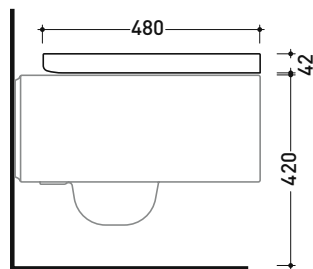

NLCW03

Soft-closing thermosetting wrapping seat & cover

Complements: Nile goclean wall hung wc (NL118G)

Package dim.

Weight kg 2

Pz. Pallet n° -

vista zenitale / zenital view

vista laterale / lateral view

vista frontale / frontal view

sizes in mm

THERMOSETTING: glossy finish

white

black

matt finish

milky white

carbone