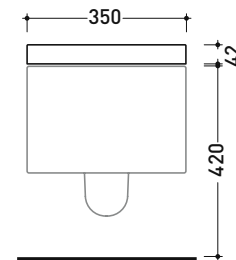

NLCW03

Soft-closing thermosetting wrapping seat & cover

Complements: Nile goclean wall hung wc (NL118G)

Package dim.

Weight kg 2

Pz. Pallet n° -

vista zenitale / zenital view

vista laterale / lateral view

vista frontale / frontal view

sizes in mm

THERMOSETTING: glossy finish

white

black

matt finish

milky white

carbone