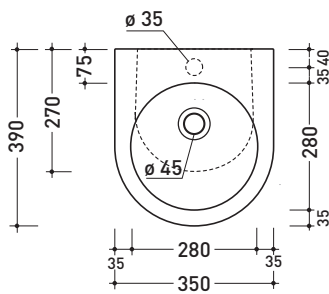

design **FLAMINIA DESIGN TEAM**

2011

PS39LM Pass 35x39

Countertop - wall hung small basin 35x39 cm

Complements: **Line taps basin:** ONE - NOKE' - SI - FOLD
Line accessories: TWO - HOOP - NOKE' - FOLD

Technical accessories: **Chrome siphon (SIFL/CR) - Telescopic chrome siphon (SIFL066)**
Stop & Go drain (PLSG)
CERAMIC Stop & Go drain (PLCE)
Two piece set chrome tap filters (RF026)
Fixing kit for wall (9002)

Package dim. | Weight **10 kg** | Pz. Pallet n° **45**

vista zenitale / zenital view

foro consigliato sul piano
suggested hole on the top

vista zenitale / zenital view

vista frontale / frontal view

sezione longitudinale / section

size in mm

june 2016

CERAMIC: glossy finish

matt finish

COLORS IN ELIMINATION