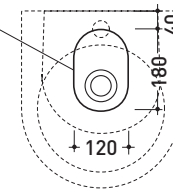

design **FLAMINIA DESIGN TEAM**

2011

PS39LM Pass 35x39

Countertop - wall hung small basin 35x39 cm

Complements: **Line taps basin:** ONE - NOKE' - SI - FOLD
Line accessories: TWO - HOOP - NOKE' - FOLD

Technical accessories: **Chrome siphon (SIFL/CR) - Telescopic chrome siphon (SIFL066)**
Stop & Go drain (PLSG)
CERAMIC Stop & Go drain (PLCE)
Two piece set chrome tap filters (RF026)
Fixing kit for wall (9002)

Package dim. | Weight **10 kg** | Pz. Pallet n° **45**

vista zenitale / zenital view

foro consigliato sul piano
suggested hole on the top

vista zenitale / zenital view

vista frontale / frontal view

sezione longitudinale / section