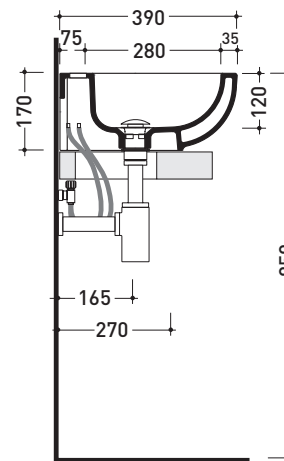

design **FLAMINIA DESIGN TEAM**

2011

PS39LM Pass 35x39

Countertop - wall hung small basin 35x39 cm

Complements: **Line taps basin:** ONE - NOKE' - SI - FOLD
Line accessories: TWO - HOOP - NOKE' - FOLD

Technical accessories: **Chrome siphon (SIFL/CR) - Telescopic chrome siphon (SIFL066)**
Stop & Go drain (PLSG)
CERAMIC Stop & Go drain (PLCE)
Two piece set chrome tap filters (RF026)
Fixing kit for wall (9002)

Package dim. | Weight **10 kg** | Pz. Pallet n° **45**

vista zenitale / zenital view

foro consigliato sul piano
suggested hole on the top

vista zenitale / zenital view

vista frontale / frontal view

sezione longitudinale / section

size in mm

june 2016

CERAMIC: glossy finish

matt finish

COLORS IN ELIMINATION