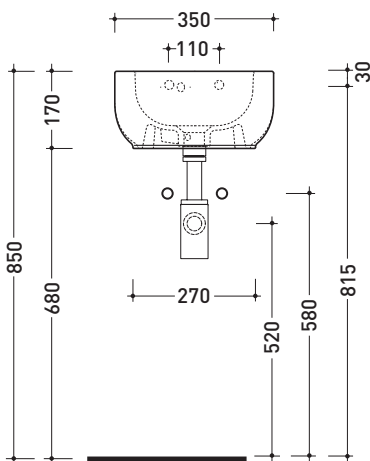

design **FLAMINIA DESIGN TEAM**

2011

PS39LM Pass 35x39

Countertop - wall hung small basin 35x39 cm

Complements: **Line taps basin:** ONE - NOKE' - SI - FOLD
Line accessories: TWO - HOOP - NOKE' - FOLD

Technical accessories: **Chrome siphon (SIFL/CR) - Telescopic chrome siphon (SIFL066)**
Stop & Go drain (PLSG)
CERAMIC Stop & Go drain (PLCE)
Two piece set chrome tap filters (RF026)
Fixing kit for wall (9002)

Package dim. | Weight **10 kg** | Pz. Pallet n° **45**

vista zenitale / zenital view

foro consigliato sul piano
suggested hole on the top

vista zenitale / zenital view

vista frontale / frontal view

sezione longitudinale / section

size in mm

june 2016

CERAMIC: glossy finish

matt finish

COLORS IN ELIMINATION