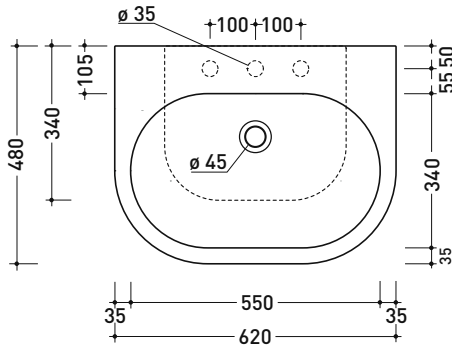

PS62L Pass 62

Countertop - wall hung basin 62 cm

• with overflow • arranged for three holes tap

Complements: Forty6 shelf (F6PS62)
 BOX wall hung vanity units depth 50 cm
 CUBIKA wall hung vanity units depth 50 cm
 DENVER furniture (DV103M)
 Line taps basin: ONE - NOKÉ - SI - FOLD - X1
 Line accessories: TWO - HOOP - NOKÉ - FOLD

Package dim.

Weight 19 kg

Pz. Pallet n° 20

UNI EN 14688 - CL20 Dop-No14688

foro consigliato sul piano
suggested hole on the top

vista zenitale / zenital view

vista frontale / frontal view

vista zenitale / zenital view

sezione longitudinale / section

sizes in mm

Please consider a 2% tolerance on indicated measurements

CERAMIC: glossy finish

white