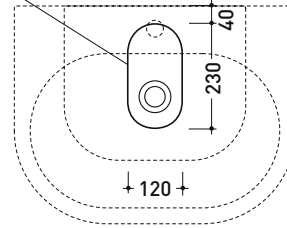

PS62L Pass 62

Countertop - wall hung basin 62 cm

• with overflow • arranged for three holes tap

Complements: Forty6 shelf (F6PS62)
 BOX wall hung vanity units depth 50 cm
 CUBIKA wall hung vanity units depth 50 cm
 DENVER furniture (DV103M)
 Line taps basin: ONE - NOKÉ - SI - FOLD - X1
 Line accessories: TWO - HOOP - NOKÉ - FOLD

Package dim.

Weight 19 kg

Pz. Pallet n° 20

UNI EN 14688 - CL20 Dop-No14688

foro consigliato sul piano
suggested hole on the top

vista zenitale / zenital view

vista frontale / frontal view

vista zenitale / zenital view

sezione longitudinale / section

sizes in mm

Please consider a 2% tolerance on indicated measurements

CERAMIC: glossy finish

white