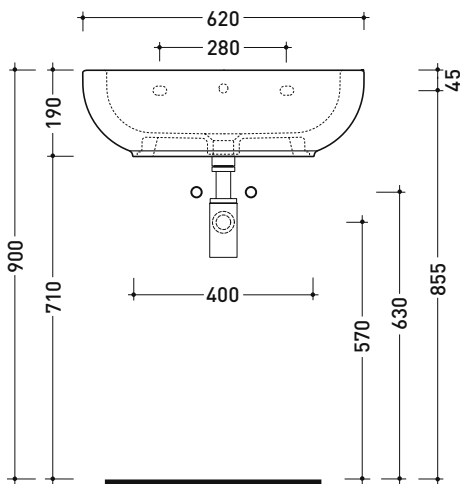

PS62L Pass 62

Countertop - wall hung basin 62 cm

• with overflow • arranged for three holes tap

Complements: Forty6 shelf (F6PS62)
 BOX wall hung vanity units depth 50 cm
 CUBIKA wall hung vanity units depth 50 cm
 DENVER furniture (DV103M)
 Line taps basin: ONE - NOKÉ - SI - FOLD - X1
 Line accessories: TWO - HOOP - NOKÉ - FOLD

Package dim.

Weight 19 kg

Pz. Pallet n° 20

UNI EN 14688 - CL20 Dop-No14688

foro consigliato sul piano
suggested hole on the top

vista zenitale / zenital view

vista frontale / frontal view

vista zenitale / zenital view

sezione longitudinale / section

sizes in mm

Please consider a 2% tolerance on indicated measurements

CERAMIC: glossy finish

white