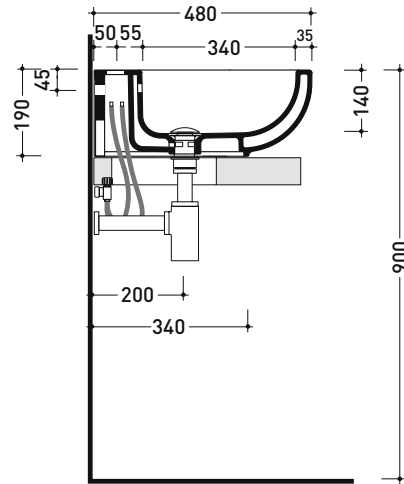

PS62L Pass 62

Countertop - wall hung basin 62 cm

• with overflow • arranged for three holes tap

Complements: Forty6 shelf (F6PS62)
 BOX wall hung vanity units depth 50 cm
 CUBIKA wall hung vanity units depth 50 cm
 DENVER furniture (DV103M)
 Line taps basin: ONE - NOKÉ - SI - FOLD - X1
 Line accessories: TWO - HOOP - NOKÉ - FOLD

Package dim.

Weight 19 kg

Pz. Pallet n° 20

UNI EN 14688 - CL20 Dop-No14688

foro consigliato sul piano
suggested hole on the top

vista zenitale / zenital view

vista frontale / frontal view

vista zenitale / zenital view

sezione longitudinale / section

sizes in mm

Please consider a 2% tolerance on indicated measurements

CERAMIC: glossy finish

white