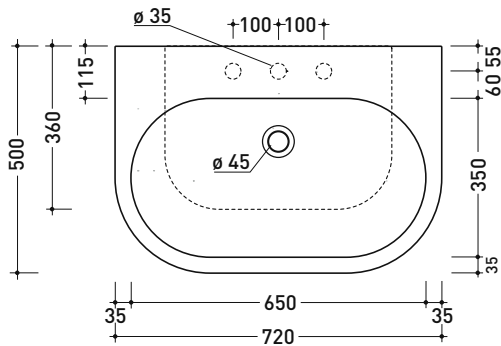

PS72L Pass 72

Countertop - wall hung basin 72 cm

• with overflow • arranged for three holes tap

Complements: Forty6 shelf (F6PS72)
 BOX wall hung vanity units depth 50 cm
 CUBIKA wall hung vanity units depth 50 cm
 DENVER furniture (DV103M)
 Line taps basin: ONE - NOKÉ - SI - FOLD - X1
 Line accessories: TWO - HOOP - NOKÉ - FOLD

Package dim.

Weight 23 kg

Pz. Pallet n° 14

CE UNI EN 14688 - CL20 Dop-No14688

vista zenitale / zenital view

vista frontale / frontal view

foro consigliato sul piano
suggested hole on the top

vista zenitale / zenital view

sezione longitudinale / section

sizes in mm

Please consider a 2% tolerance on indicated measurements

CERAMIC: glossy finish

white