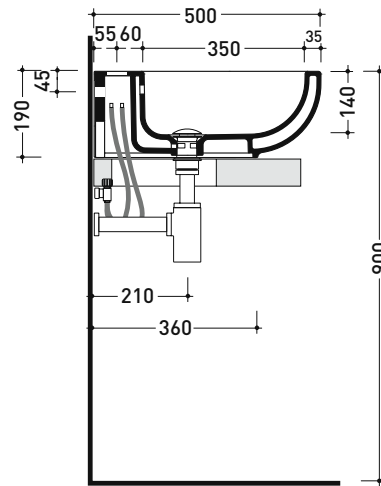

PS72L Pass 72

Countertop - wall hung basin 72 cm

• with overflow • arranged for three holes tap

Complements: Forty6 shelf (F6PS72)
 BOX wall hung vanity units depth 50 cm
 CUBIKA wall hung vanity units depth 50 cm
 DENVER furniture (DV103M)
 Line taps basin: ONE - NOKÉ - SI - FOLD - X1
 Line accessories: TWO - HOOP - NOKÉ - FOLD

Package dim.

Weight 23 kg

Pz. Pallet n° 14

CE UNI EN 14688 - CL20 Dop-No14688

vista zenitale / zenital view

vista frontale / frontal view

foro consigliato sul piano
suggested hole on the top

vista zenitale / zenital view

sezione longitudinale / section

sizes in mm

Please consider a 2% tolerance on indicated measurements

CERAMIC: glossy finish

white