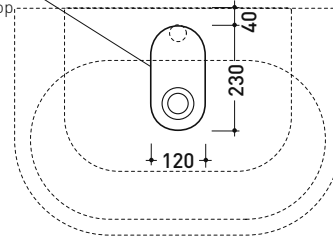

PS72L Pass 72

Countertop - wall hung basin 72 cm

• with overflow • arranged for three holes tap

Complements: Forty6 shelf (F6PS72)
 BOX wall hung vanity units depth 50 cm
 CUBIKA wall hung vanity units depth 50 cm
 DENVER furniture (DV103M)
 Line taps basin: ONE - NOKÉ - SI - FOLD - X1
 Line accessories: TWO - HOOP - NOKÉ - FOLD

Package dim.

Weight 23 kg

Pz. Pallet n° 14

CE UNI EN 14688 - CL20 Dop-No14688

vista zenitale / zenital view

vista frontale / frontal view

foro consigliato sul piano
suggested hole on the top

vista zenitale / zenital view

sezione longitudinale / section

sizes in mm

Please consider a 2% tolerance on indicated measurements

CERAMIC: glossy finish

white