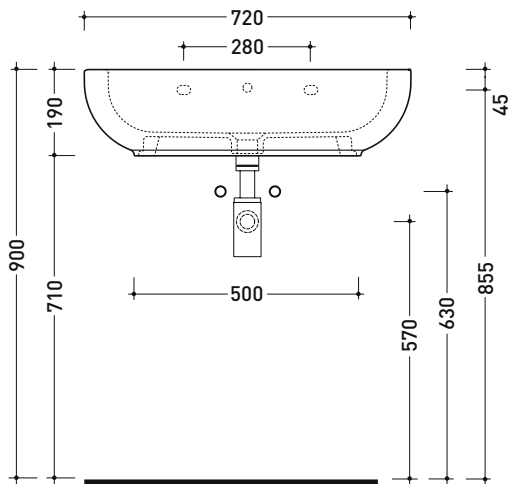

PS72L Pass 72

Countertop - wall hung basin 72 cm

• with overflow • arranged for three holes tap

Complements: Forty6 shelf (F6PS72)
 BOX wall hung vanity units depth 50 cm
 CUBIKA wall hung vanity units depth 50 cm
 DENVER furniture (DV103M)
 Line taps basin: ONE - NOKÉ - SI - FOLD - X1
 Line accessories: TWO - HOOP - NOKÉ - FOLD

Package dim.

Weight 23 kg

Pz. Pallet n° 14

CE UNI EN 14688 - CL20 Dop-No14688

vista zenitale / zenital view

vista frontale / frontal view

foro consigliato sul piano
suggested hole on the top

vista zenitale / zenital view

sezione longitudinale / section

sizes in mm

Please consider a 2% tolerance on indicated measurements

CERAMIC: glossy finish

white