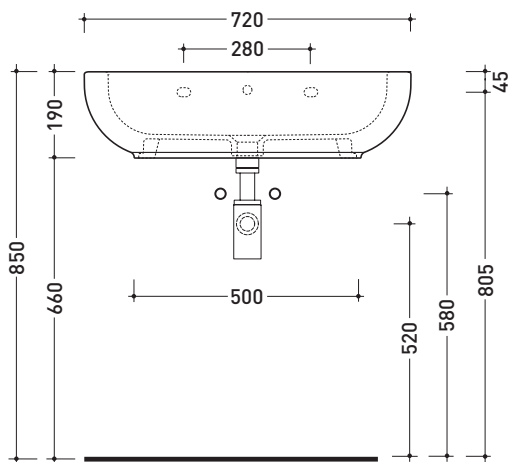

PS72L Pass 72

Countertop - wall hung basin 72 cm

Complements: **Solid shelf** (SLPS72)
Forty6 shelf (F6PS72)
Make-Up bench (MKP150 - MKP180)
Compono System bench (CSM90 - CSM135R/L - CSP135R/L - CSP180D)
Line taps basin: ONE - NOKE' - SI - FOLD
Line accessories: TWO - HOOP - NOKE' - FOLD

Technical accessories: **Chrome siphon** (SIFL/CR) - **Telescopic chrome siphon** (SIFL066)
Stop & Go drain (PLSG)
CERAMIC Stop & Go drain (PLCE)
Two piece set chrome tap filters (RF026)
Fixing kit for wall (9002)

Package dim. | Weight **23 kg** | Pz. Pallet n° **14**

vista zenitale / zenital view

vista zenitale / zenital view

vista frontale / frontal view

sezione longitudinale / section

size in mm

june 2016

CERAMIC: glossy finish