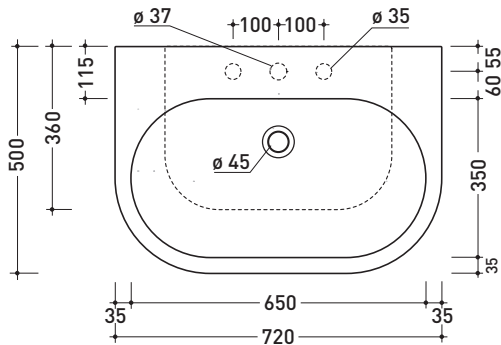

PS72L Pass 72

Countertop - wall hung basin 72 cm

Complements: **Solid shelf** (SLPS72)
Forty6 shelf (F6PS72)
Make-Up bench (MKP150 - MKP180)
Compono System bench (CSM90 - CSM135R/L - CSP135R/L - CSP180D)
Line taps basin: ONE - NOKE' - SI - FOLD
Line accessories: TWO - HOOP - NOKE' - FOLD

Package dim. | Weight **23 kg** | Pz. Pallet n° **14**

vista zenitale / zenital view

vista zenitale / zenital view

vista frontale / frontal view

sezione longitudinale / section

size in mm

june 2016

CERAMIC: glossy finish