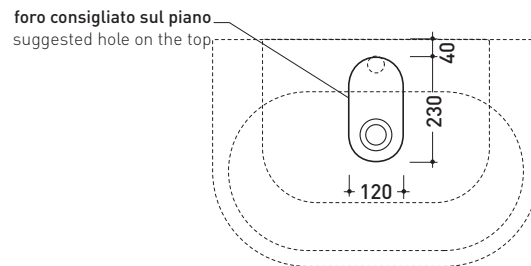

PS72L Pass 72

Countertop - wall hung basin 72 cm

Complements: **Solid shelf** (SLPS72)
Forty6 shelf (F6PS72)
Make-Up bench (MKP150 - MKP180)
Compono System bench (CSM90 - CSM135R/L - CSP135R/L - CSP180D)
Line taps basin: ONE - NOKE' - SI - FOLD
Line accessories: TWO - HOOP - NOKE' - FOLD

Technical accessories: **Chrome siphon** (SIFL/CR) - **Telescopic chrome siphon** (SIFL066)
Stop & Go drain (PLSG)
CERAMIC Stop & Go drain (PLCE)
Two piece set chrome tap filters (RF026)
Fixing kit for wall (9002)

Package dim. | Weight **23 kg** | Pz. Pallet n° **14**

vista zenitale / zenital view

vista zenitale / zenital view

vista frontale / frontal view

sezione longitudinale / section

size in mm

june 2016

CERAMIC: glossy finish