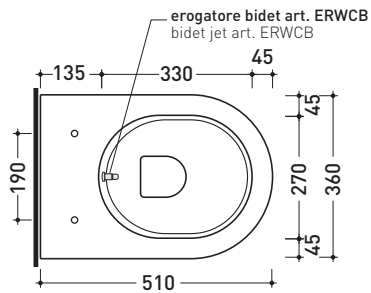

## QK117 + ERWCB\*

Back to wall wc with S/P trap

**\* WARNING:** the hole for the bidet jet must be requested

Complements: **Thermosetting wrapping seat&cover** (QKCW02)  
**Soft-closing thermosetting wrapping seat&cover** (QKCW03)  
**SLIM thermosetting seat&cover** (QKCW04)  
**SLIM soft-closing thermosetting seat&cover** (QKCW05)  
**Niagara monoblock cistern** (TR39)  
**Line accessories:** TWO - HOOP - NOKE' - FOLD

Technical accessories: **Drainage connector for floor trap** (LK/CON)  
**Floor fixing kit** (9003)

Package dim. | Weight **24,5 kg** | Pz. Pallet n° **18**

vista zenitale / zenital view

dettaglio erogatore / bidet jet detail

sezione longitudinale / section

vista retro / back view

size in mm

april 2015

CERAMIC: glossy finish

matt finish

COLORS IN ELIMINATION