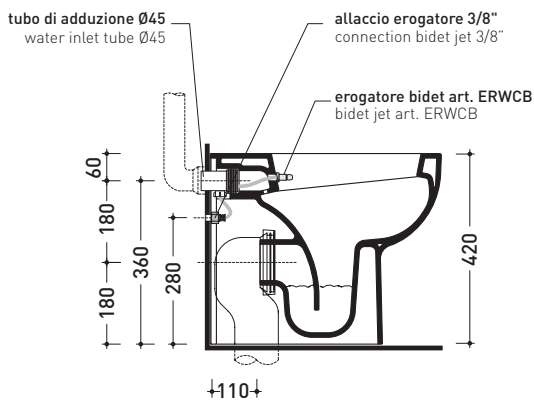

## QK117 + ERWCB\*

Back to wall wc with S/P trap

**\* WARNING:** the hole for the bidet jet must be requested

Complements: **Thermosetting wrapping seat&cover** (QKCW02)  
**Soft-closing thermosetting wrapping seat&cover** (QKCW03)  
**SLIM thermosetting seat&cover** (QKCW04)  
**SLIM soft-closing thermosetting seat&cover** (QKCW05)  
**Niagara monoblock cistern** (TR39)  
**Line accessories:** TWO - HOOP - NOKE' - FOLD

Technical accessories: **Drainage connector for floor trap** (LK/CON)  
**Floor fixing kit** (9003)

Package dim. | Weight **24,5 kg** | Pz. Pallet n° **18**

vista zenitale / zenital view

dettaglio erogatore / bidet jet detail

sezione longitudinale / section

vista retro / back view

size in mm

april 2015

CERAMIC: glossy finish

matt finish

COLORS IN ELIMINATION