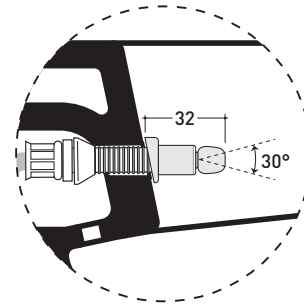

## QK117 + ERWCB\*

Back to wall wc with S/P trap

**\* WARNING:** the hole for the bidet jet must be requested

Complements: **Thermosetting wrapping seat&cover** (QKCW02)  
**Soft-closing thermosetting wrapping seat&cover** (QKCW03)  
**SLIM thermosetting seat&cover** (QKCW04)  
**SLIM soft-closing thermosetting seat&cover** (QKCW05)  
**Niagara monoblock cistern** (TR39)  
**Line accessories:** TWO - HOOP - NOKE' - FOLD

Technical accessories: **Drainage connector for floor trap** (LK/CON)  
**Floor fixing kit** (9003)

Package dim. | Weight **24,5 kg** | Pz. Pallet n° **18**

vista zenitale / zenital view

dettaglio erogatore / bidet jet detail