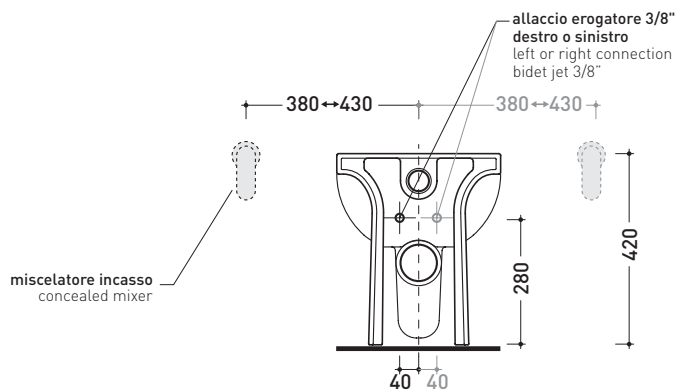

## QK117 + ERWCB\*

Back to wall wc with S/P trap

**\* WARNING:** the hole for the bidet jet must be requested

Complements: **Thermosetting wrapping seat&cover** (QKCW02)  
**Soft-closing thermosetting wrapping seat&cover** (QKCW03)  
**SLIM thermosetting seat&cover** (QKCW04)  
**SLIM soft-closing thermosetting seat&cover** (QKCW05)  
**Niagara monoblock cistern** (TR39)  
**Line accessories:** TWO - HOOP - NOKE' - FOLD

Technical accessories: **Drainage connector for floor trap** (LK/CON)  
**Floor fixing kit** (9003)

Package dim. | Weight **24,5 kg** | Pz. Pallet n° **18**

vista zenitale / zenital view

dettaglio erogatore / bidet jet detail

sezione longitudinale / section

vista retro / back view

size in mm

april 2015

CERAMIC: glossy finish

matt finish

COLORS IN ELIMINATION