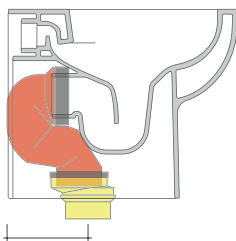

da/from 50 a/to 300 mm

sezione longitudinale / section

sizes in mm

Please consider a 2% tolerance on indicated measurements

CERAMIC: glossy finish

white

KIT SUITABLE FOR WALL TRAP

LKR00 (SET: LKR00)

KIT SUITABLE FOR FLOOR TRAP

LKR90 (SET: LKR90)

da/from 50 a/to 80 mm

LK8010 (SET: LKR90+LKR20)

da/from 80 a/to 100 mm

LK1012 (SET: LKR90+LKR40)

da/from 100 a/to 120 mm

LK1214 (SET: LKRS+LKR40)

da/from 120 a/to 140 mm

LK1416 (SET: LKRS+LKR20)

da/from 140 a/to 160 mm

LKRS (SET: LKRS)

da/from 160 a/to 180 mm

LK1820 (SET: LKRS+LKR20)

da/from 180 a/to 200 mm

LK2022 (SET: LKRS+LKR40)

da/from 200 a/to 220 mm

LK2233 (SET: LKR90+LKR33)

da/from 220 a/to 300* mm

WARNING: THE DRAINAGE CONNECTORS ARE NOT INCLUDED