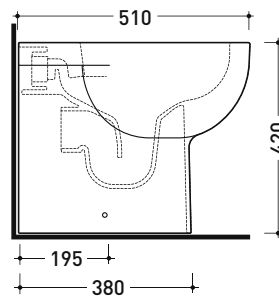

Technical accessories:

- *Kit suitable for wall trap H 230 mm (LKR00)
- *Kit suitable for floor trap from 50 to 80 mm (LKR90)
- *Kit suitable for floor trap from 80 to 100 mm (LK8010)
- *Kit suitable for floor trap from 100 to 120 mm (LK1012)
- *Kit suitable for floor trap from 120 to 140 mm (LK1214)
- *Kit suitable for floor trap from 140 to 160 mm (LK1416)
- *Kit suitable for floor trap from 160 to 180 mm (LKR8)
- *Kit suitable for floor trap from 180 to 200 mm (LK1820)
- *Kit suitable for floor trap from 200 to 220 mm (LK2022)
- *Kit suitable for floor trap from 220 to 300 mm (LK2233)
- Kit di fissaggio a pavimento (9003)

Dim. Imballo

Peso 23,5 kg

Pz. Pallet n° 18

CE UNI EN 997

Dop-No997

pag. 1/2

Flaminia does not recommend combining this toilet model with rapid-flow/flushometer systems or traditional high tanks

vista zenitale / zenital view

vista laterale / lateral view

vista retro / back view

SCARICO A PARETE
PREDISPOSTO PER WC SOSPESO
WALL DISCHARGE ARRANGEMENT
FOR WALL-HUNG WC

sezione longitudinale / section

SCARICO A PAVIMENTO
PREDISPOSTO DA 5 A 30 CM
ARRANGEMENT DISCHARGE
TO FLOOR FROM 5 TO 30 CM

da/from 50 a/to 300 mm

sezione longitudinale / section

sizes in mm

Please consider a 2% tolerance on indicated measurements

CERAMIC: glossy finish

white

KIT SUITABLE FOR WALL TRAP

LKR00 (SET: LKR00)