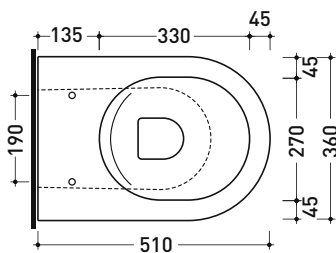

Dim. Imballo

Peso 23,5 kg

Pz. Pallet n° 18

CE UNI EN 997

Dop-No997

pag. 1/2

Flaminia does not recommend combining this toilet model with rapid-flow/flushometer systems or traditional high tanks

vista zenitale / zenital view

vista laterale / lateral view

vista retro / back view

SCARICO A PARETE
PREDISPOSTO PER WC SOSPESO
WALL DISCHARGE ARRANGEMENT
FOR WALL-HUNG WC

sezione longitudinale / section

SCARICO A PAVIMENTO
PREDISPOSTO DA 5 A 30 CM
ARRANGEMENT DISCHARGE
TO FLOOR FROM 5 TO 30 CM

da/from 50 a/to 300 mm

sezione longitudinale / section

sizes in mm

Please consider a 2% tolerance on indicated measurements

CERAMIC: glossy finish

white

KIT SUITABLE FOR WALL TRAP

LKR00 (SET: LKR00)