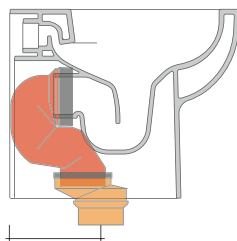

da/from 50 a/to 300 mm

sezione longitudinale / section

sizes in mm

Please consider a 2% tolerance on indicated measurements

CERAMIC: glossy finish

white

KIT SUITABLE FOR WALL TRAP

LKR00 (SET: LKR00)

KIT SUITABLE FOR FLOOR TRAP

LKR90 (SET: LKR90)

da/from 50 a/to 80 mm

LK8010 (SET: LKR90+LKR20)

da/from 80 a/to 100 mm

LK1012 (SET: LKR90+LKR40)

da/from 100 a/to 120 mm

LK1214 (SET: LKRS+LKR40)

da/from 120 a/to 140 mm

LK1416 (SET: LKRS+LKR20)

da/from 140 a/to 160 mm

LKRS (SET: LKRS)

da/from 160 a/to 180 mm

LK1820 (SET: LKRS+LKR20)

da/from 180 a/to 200 mm

LK2022 (SET: LKRS+LKR40)

da/from 200 a/to 220 mm

LK2233 (SET: LKR90+LKR33)

da/from 220 a/to 300* mm

WARNING: THE DRAINAGE CONNECTORS ARE NOT INCLUDED