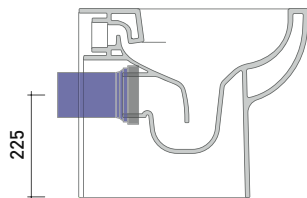

vista laterale / lateral view

vista retro / back view

SCARICO A PARETE
PREDISPOSTO PER WC SOSPESO
WALL DISCHARGE ARRANGEMENT
FOR WALL-HUNG WC

sezione longitudinale / section

SCARICO A PAVIMENTO
PREDISPOSTO DA 5 A 30 CM
ARRANGEMENT DISCHARGE
TO FLOOR FROM 5 TO 30 CM

da/from 50 a/to 300 mm

sezione longitudinale / section

sizes in mm

Please consider a 2% tolerance on indicated measurements

CERAMIC: glossy finish

white

KIT SUITABLE FOR WALL TRAP

LKR00 (SET: LKR00)

KIT SUITABLE FOR FLOOR TRAP

LKR90 (SET: LKR90)

da/from 50 a/to 80 mm

LK8010 (SET: LKR90+LKR20)

da/from 80 a/to 100 mm

LK1012 (SET: LKR90+LKR40)

da/from 100 a/to 120 mm

LK1214 (SET: LKRS+LKR40)