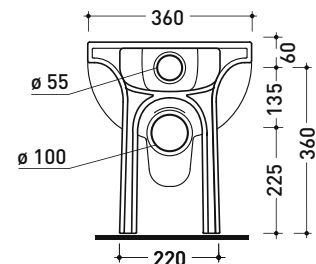

Dim. Imballo

Peso 23,5 kg

Pz. Pallet n° 18

CE UNI EN 997

Dop-No997

pag. 1/2

Flaminia does not recommend combining this toilet model with rapid-flow/flushometer systems or traditional high tanks

vista zenitale / zenital view

vista laterale / lateral view

vista retro / back view

SCARICO A PARETE
PREDISPOSTO PER WC SOSPESO
WALL DISCHARGE ARRANGEMENT
FOR WALL-HUNG WC

sezione longitudinale / section

SCARICO A PAVIMENTO
PREDISPOSTO DA 5 A 30 CM
ARRANGEMENT DISCHARGE
TO FLOOR FROM 5 TO 30 CM

da/from 50 a/to 300 mm

sezione longitudinale / section

sizes in mm

Please consider a 2% tolerance on indicated measurements

CERAMIC: glossy finish

white

KIT SUITABLE FOR WALL TRAP

LKR00 (SET: LKR00)

da/from 120 a/to 140 mm

LK1416 (SET: LKRS+LKR20)

da/from 140 a/to 160 mm

LKRS (SET: LKRS)

da/from 160 a/to 180 mm

LK1820 (SET: LKRS+LKR20)

da/from 180 a/to 200 mm

LK2022 (SET: LKRS+LKR40)