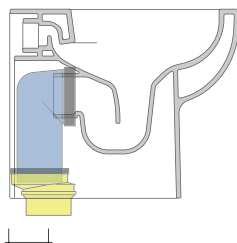

vista laterale / lateral view

vista retro / back view

SCARICO A PARETE
PREDISPOSTO PER WC SOSPESO
WALL DISCHARGE ARRANGEMENT
FOR WALL-HUNG WC

sezione longitudinale / section

SCARICO A PAVIMENTO
PREDISPOSTO DA 5 A 30 CM
ARRANGEMENT DISCHARGE
TO FLOOR FROM 5 TO 30 CM

da/from 50 a/to 300 mm

sezione longitudinale / section

sizes in mm

Please consider a 2% tolerance on indicated measurements

CERAMIC: glossy finish

white

KIT SUITABLE FOR WALL TRAP

LKR00 (SET: LKR00)

KIT SUITABLE FOR FLOOR TRAP

LKR90 (SET: LKR90)

da/from 50 a/to 80 mm

LK8010 (SET: LKR90+LKR20)

da/from 80 a/to 100 mm

LK1012 (SET: LKR90+LKR40)

da/from 100 a/to 120 mm

LK1214 (SET: LKRS+LKR40)