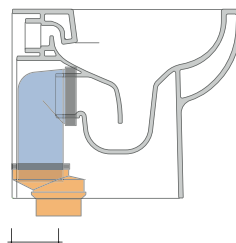

vista laterale / lateral view

vista retro / back view

SCARICO A PARETE
PREDISPOSTO PER WC SOSPESO
WALL DISCHARGE ARRANGEMENT
FOR WALL-HUNG WC

sezione longitudinale / section

SCARICO A PAVIMENTO
PREDISPOSTO DA 5 A 30 CM
ARRANGEMENT DISCHARGE
TO FLOOR FROM 5 TO 30 CM

da/from 50 a/to 300 mm

sezione longitudinale / section

sizes in mm

Please consider a 2% tolerance on indicated measurements

CERAMIC: glossy finish

white

KIT SUITABLE FOR WALL TRAP

LKR00 (SET: LKR00)

KIT SUITABLE FOR FLOOR TRAP

LKR90 (SET: LKR90)

da/from 50 a/to 80 mm

LK8010 (SET: LKR90+LKR20)

da/from 80 a/to 100 mm

LK1012 (SET: LKR90+LKR40)

da/from 100 a/to 120 mm

LK1214 (SET: LKRS+LKR40)

da/from 120 a/to 140 mm

LK1416 (SET: LKRS+LKR20)

da/from 140 a/to 160 mm

LKRS (SET: LKRS)

da/from 160 a/to 180 mm

LK1820 (SET: LKRS+LKR20)

da/from 180 a/to 200 mm

LK2022 (SET: LKRS+LKR40)