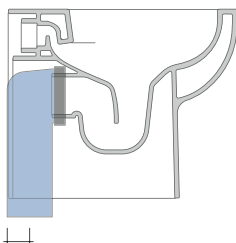

vista laterale / lateral view

vista retro / back view

SCARICO A PARETE
PREDISPOSTO PER WC SOSPESO
WALL DISCHARGE ARRANGEMENT
FOR WALL-HUNG WC

sezione longitudinale / section

SCARICO A PAVIMENTO
PREDISPOSTO DA 5 A 30 CM
ARRANGEMENT DISCHARGE
TO FLOOR FROM 5 TO 30 CM

da/from 50 a/to 300 mm

sezione longitudinale / section

sizes in mm

Please consider a 2% tolerance on indicated measurements

CERAMIC: glossy finish

white

KIT SUITABLE FOR WALL TRAP

LKR00 (SET: LKR00)

KIT SUITABLE FOR FLOOR TRAP

LKR90 (SET: LKR90)

da/from 50 a/to 80 mm

LK8010 (SET: LKR90+LKR20)

da/from 80 a/to 100 mm

LK1012 (SET: LKR90+LKR40)

da/from 100 a/to 120 mm

LK1214 (SET: LKRS+LKR40)