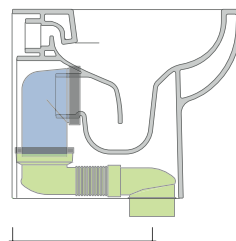

vista laterale / lateral view

vista retro / back view

SCARICO A PARETE
PREDISPOSTO PER WC SOSPESO
WALL DISCHARGE ARRANGEMENT
FOR WALL-HUNG WC

sezione longitudinale / section

SCARICO A PAVIMENTO
PREDISPOSTO DA 5 A 30 CM
ARRANGEMENT DISCHARGE
TO FLOOR FROM 5 TO 30 CM

KIT SUITABLE FOR FLOOR TRAP

LKR90 (SET: LKR90)

da/from 50 a/to 80 mm

LK8010 (SET: LKR90+LKR20)

da/from 80 a/to 100 mm

LK1012 (SET: LKR90+LKR40)

da/from 100 a/to 120 mm

LK1214 (SET: LKRS+LKR40)

da/from 120 a/to 140 mm

LK1416 (SET: LKRS+LKR20)

da/from 140 a/to 160 mm

LKRS (SET: LKRS)

da/from 160 a/to 180 mm

LK1820 (SET: LKRS+LKR20)

da/from 180 a/to 200 mm

LK2022 (SET: LKRS+LKR40)

da/from 200 a/to 220 mm

LK2233 (SET: LKR90+LKR33)

da/from 220 a/to 300* mm

WARNING: THE DRAINAGE CONNECTORS ARE NOT INCLUDED