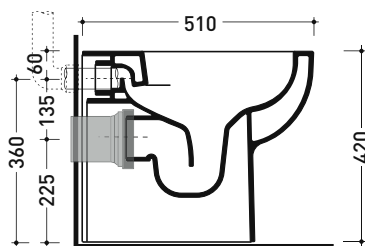

Technical accessories:

- *Kit suitable for wall trap H 230 mm (LKR00)
- *Kit suitable for floor trap from 50 to 80 mm (LKR90)
- *Kit suitable for floor trap from 80 to 100 mm (LK8010)
- *Kit suitable for floor trap from 100 to 120 mm (LK1012)
- *Kit suitable for floor trap from 120 to 140 mm (LK1214)
- *Kit suitable for floor trap from 140 to 160 mm (LK1416)
- *Kit suitable for floor trap from 160 to 180 mm (LKR8)
- *Kit suitable for floor trap from 180 to 200 mm (LK1820)
- *Kit suitable for floor trap from 200 to 220 mm (LK2022)
- *Kit suitable for floor trap from 220 to 300 mm (LK2233)
- Kit di fissaggio a pavimento (9003)

Dim. Imballo

Peso 23,5 kg

Pz. Pallet n° 18

CE UNI EN 997

Dop-No997

pag. 1/2

Flaminia does not recommend combining this toilet model with rapid-flow/flushometer systems or traditional high tanks

vista zenitale / zenital view

vista laterale / lateral view

vista retro / back view

SCARICO A PARETE
PREDISPOSTO PER WC SOSPESO
WALL DISCHARGE ARRANGEMENT
FOR WALL-HUNG WC

sezione longitudinale / section

SCARICO A PAVIMENTO
PREDISPOSTO DA 5 A 30 CM
ARRANGEMENT DISCHARGE
TO FLOOR FROM 5 TO 30 CM

da/from 50 a/to 300 mm

sezione longitudinale / section

sizes in mm

Please consider a 2% tolerance on indicated measurements

CERAMIC: glossy finish

white

KIT SUITABLE FOR WALL TRAP

LKR00 (SET: LKR00)