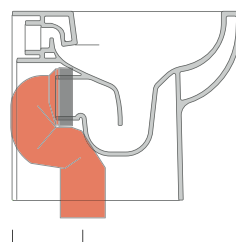

vista laterale / lateral view

vista retro / back view

SCARICO A PARETE
PREDISPOSTO PER WC SOSPESO
WALL DISCHARGE ARRANGEMENT
FOR WALL-HUNG WC

sezione longitudinale / section

SCARICO A PAVIMENTO
PREDISPOSTO DA 5 A 30 CM
ARRANGEMENT DISCHARGE
TO FLOOR FROM 5 TO 30 CM

da/from 50 a/to 300 mm

sezione longitudinale / section

sizes in mm

Please consider a 2% tolerance on indicated measurements

CERAMIC: glossy finish

white

KIT SUITABLE FOR WALL TRAP

LKR00 (SET: LKR00)

KIT SUITABLE FOR FLOOR TRAP

LKR90 (SET: LKR90)

da/from 50 a/to 80 mm

LK8010 (SET: LKR90+LKR20)

da/from 80 a/to 100 mm

LK1012 (SET: LKR90+LKR40)

da/from 100 a/to 120 mm

LK1214 (SET: LKRS+LKR40)

da/from 120 a/to 140 mm

LK1416 (SET: LKRS+LKR20)

da/from 140 a/to 160 mm

LKRS (SET: LKRS)

da/from 160 a/to 180 mm

LK1820 (SET: LKRS+LKR20)

da/from 180 a/to 200 mm

LK2022 (SET: LKRS+LKR40)