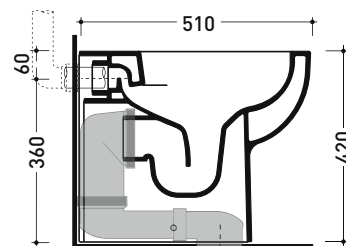

Dim. Imballo

Peso 23,5 kg

Pz. Pallet n° 18

CE UNI EN 997

Dop-No997

pag. 1/2

Flaminia does not recommend combining this toilet model with rapid-flow/flushometer systems or traditional high tanks

vista zenitale / zenital view

vista laterale / lateral view

vista retro / back view

SCARICO A PARETE
PREDISPOSTO PER WC SOSPESO
WALL DISCHARGE ARRANGEMENT
FOR WALL-HUNG WC

sezione longitudinale / section

SCARICO A PAVIMENTO
PREDISPOSTO DA 5 A 30 CM
ARRANGEMENT DISCHARGE
TO FLOOR FROM 5 TO 30 CM

da/from 50 a/to 300 mm

sezione longitudinale / section

sizes in mm

Please consider a 2% tolerance on indicated measurements

CERAMIC: glossy finish

white

KIT SUITABLE FOR WALL TRAP

LKR00 (SET: LKR00)