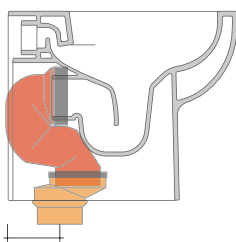

da/from 50 a/to 300 mm

sezione longitudinale / section

sizes in mm

Please consider a 2% tolerance on indicated measurements

CERAMIC: glossy finish

white

KIT SUITABLE FOR WALL TRAP

LKR00 (SET: LKR00)

KIT SUITABLE FOR FLOOR TRAP

LKR90 (SET: LKR90)

da/from 50 a/to 80 mm

LK8010 (SET: LKR90+LKR20)

da/from 80 a/to 100 mm

LK1012 (SET: LKR90+LKR40)

da/from 100 a/to 120 mm

LK1214 (SET: LKRS+LKR40)

da/from 120 a/to 140 mm

LK1416 (SET: LKRS+LKR20)

da/from 140 a/to 160 mm

LKRS (SET: LKRS)

da/from 160 a/to 180 mm

LK1820 (SET: LKRS+LKR20)

da/from 180 a/to 200 mm

LK2022 (SET: LKRS+LKR40)

da/from 200 a/to 220 mm

LK2233 (SET: LKR90+LKR33)

da/from 220 a/to 300* mm

WARNING: THE DRAINAGE CONNECTORS ARE NOT INCLUDED