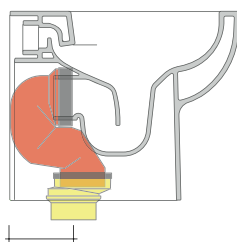

da/from 50 a/to 300 mm

sezione longitudinale / section

sizes in mm

Please consider a 2% tolerance on indicated measurements

CERAMIC: glossy finish

white

KIT SUITABLE FOR WALL TRAP

LKR00 (SET: LKR00)

KIT SUITABLE FOR FLOOR TRAP

LKR90 (SET: LKR90)

da/from 50 a/to 80 mm

LK8010 (SET: LKR90+LKR20)

da/from 80 a/to 100 mm

LK1012 (SET: LKR90+LKR40)

da/from 100 a/to 120 mm

LK1214 (SET: LKRS+LKR40)

da/from 120 a/to 140 mm

LK1416 (SET: LKRS+LKR20)

da/from 140 a/to 160 mm

LKRS (SET: LKRS)

da/from 160 a/to 180 mm

LK1820 (SET: LKRS+LKR20)

da/from 180 a/to 200 mm

LK2022 (SET: LKRS+LKR40)

da/from 200 a/to 220 mm

LK2233 (SET: LKR90+LKR33)

da/from 220 a/to 300* mm

WARNING: THE DRAINAGE CONNECTORS ARE NOT INCLUDED