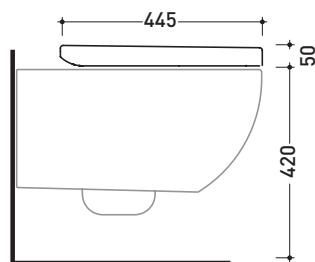

QKCW03

Soft-closing thermosetting wrapping seat&cover with quick-release hinges

Complements: **Wc Quick** (QK117)
Wall hung wc Quick (QK118)
Wall hung wc App (AP118 - AP118G)
Wall hung wc MiniApp (AP119 - AP119G)
Monoblock wc Quick (QK116)

Package dim. **47 x 39 x 5 cm** | Weight **3,5 kg** | Pz. Pallet n° -

art. AP118
 vista zenitale / zenital view

vista laterale / lateral view

size in mm

april 2016

THERMOSETTING: glossy finish

white

black