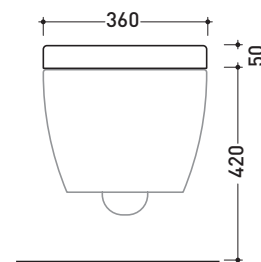

QKCW03

Soft-closing thermosetting wrapping seat&cover with quick-release hinges

Complements: **Wc Quick** (QK117)
Wall hung wc Quick (QK118)
Wall hung wc App (AP118 - AP118G)
Wall hung wc MiniApp (AP119 - AP119G)
Monoblock wc Quick (QK116)

Package dim. **47 x 39 x 5 cm** | Weight **3,5 kg** | Pz. Pallet n° -

art. AP118
 vista zenitale / zenital view

vista laterale / lateral view

size in mm

april 2016

THERMOSETTING: glossy finish

white

black