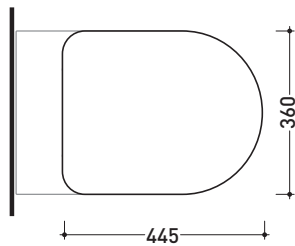

QKCW03

Soft-closing thermosetting wrapping seat&cover with quick-release hinges

Complements: **Wc Quick** (QK117)
Wall hung wc Quick (QK118)
Wall hung wc App (AP118 - AP118G)
Wall hung wc MiniApp (AP119 - AP119G)
Monoblock wc Quick (QK116)

Package dim. **47 x 39 x 5 cm** | Weight **3,5 kg** | Pz. Pallet n° -

art. AP118
 vista zenitale / zenital view

vista laterale / lateral view

size in mm

april 2016

THERMOSETTING: glossy finish

white

black