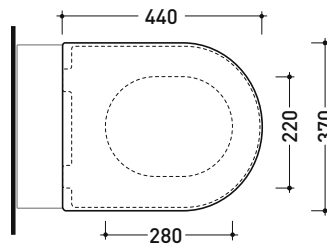

## QKCW07

Soft-closing thermosetting wrapping seat&cover with **quick-release hinges**

Complements: **Wall hung wc App** (AP118 - AP118G - AP118S)  
**Wall hung wc MiniApp** (AP119 - AP119G)  
**App back to wall wc** (AP117G - AP117RG)

Package dim.

Weight **3 kg**

Pz. Pallet n° -

art. AP117G - AP117RG  
vista zenitale / zenital view

art. AP118 - AP118G - AP118S  
vista zenitale / zenital view

art. AP119 - AP119G  
vista zenitale / zenital view

art. AP117G - AP117RG  
vista laterale / lateral view

art. AP118 - AP118G - AP118S  
vista laterale / lateral view

art. AP119 - AP119G  
vista laterale / lateral view

sizes in mm

THERMOSETTING: glossy finish

Package dim.

Weight **3 kg**

Pz. Pallet n° -

art. QK117G - QK117RG  
 vista zenitale / zenital view

art. QK116  
 vista zenitale / zenital view

art. QK117G - QK117RG  
 vista laterale / lateral view

art. QK116  
 vista laterale / lateral view