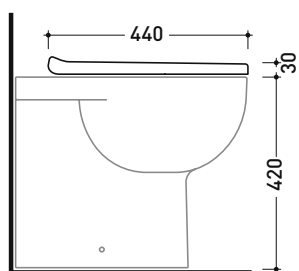

Package dim.

Weight **3 kg**

Pz. Pallet n° -

art. QK117G - QK117RG  
 vista zenitale / zenital view

art. QK116  
 vista zenitale / zenital view

art. QK117G - QK117RG  
 vista laterale / lateral view

art. QK116  
 vista laterale / lateral view

sizes in mm

THERMOSETTING: glossy finish

white