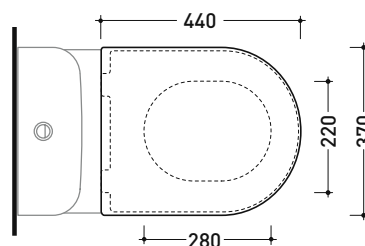

Package dim.

Weight **3 kg**

Pz. Pallet n° -

art. QK117G - QK117RG  
 vista zenitale / zenital view

art. QK116  
 vista zenitale / zenital view

art. QK117G - QK117RG  
 vista laterale / lateral view

art. QK116  
 vista laterale / lateral view

sizes in mm

THERMOSETTING: glossy finish

white