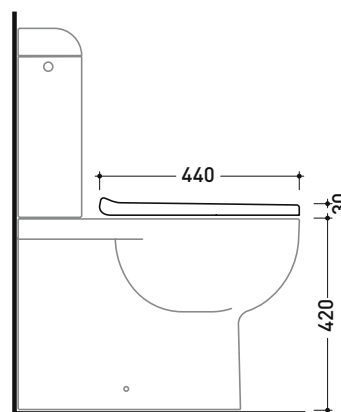

Package dim.

Weight **3 kg**

Pz. Pallet n° -

art. QK117G - QK117RG  
 vista zenitale / zenital view

art. QK116  
 vista zenitale / zenital view

art. QK117G - QK117RG  
 vista laterale / lateral view

art. QK116  
 vista laterale / lateral view

sizes in mm

THERMOSETTING: glossy finish

white