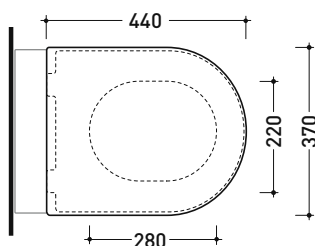

art. AP117G - AP117RG  
vista laterale / lateral view

art. AP118 - AP118G - AP118S  
vista laterale / lateral view

art. AP119 - AP119G  
vista laterale / lateral view

sizes in mm

THERMOSETTING: glossy finish

Package dim.

Weight **3 kg**

Pz. Pallet n° -

art. QK117G - QK117RG  
 vista zenitale / zenital view

art. QK116  
 vista zenitale / zenital view

art. QK117G - QK117RG  
 vista laterale / lateral view

art. QK116  
 vista laterale / lateral view

sizes in mm

THERMOSETTING: glossy finish

white