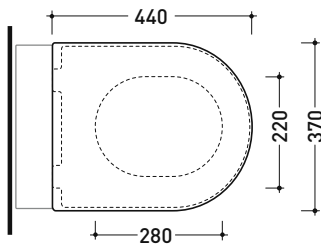

## QKCW07

Soft-closing thermosetting wrapping seat&cover with **quick-release hinges**

Complements: **Wall hung wc App** (AP118 - AP118G - AP118S)  
**Wall hung wc MiniApp** (AP119 - AP119G)  
**App back to wall wc** (AP117G - AP117RG)

Package dim.

Weight **3 kg**

Pz. Pallet n° -

art. AP117G - AP117RG  
vista zenitale / zenital view

art. AP118 - AP118G - AP118S  
vista zenitale / zenital view

art. AP119 - AP119G  
vista zenitale / zenital view

art. AP117G - AP117RG  
vista laterale / lateral view

art. AP118 - AP118G - AP118S  
vista laterale / lateral view

art. AP119 - AP119G  
vista laterale / lateral view

sizes in mm

THERMOSETTING: glossy finish

Package dim.

Weight **3 kg**

Pz. Pallet n° -

art. QK117G - QK117RG  
 vista zenitale / zenital view

art. QK116  
 vista zenitale / zenital view

art. QK117G - QK117RG  
 vista laterale / lateral view

art. QK116  
 vista laterale / lateral view