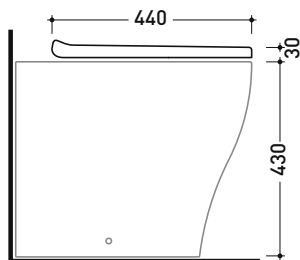

Package dim.

Weight **3 kg**

Pz. Pallet n° -

art. AP117G - AP117RG  
vista zenitale / zenital view

art. AP118 - AP118G - AP118S  
vista zenitale / zenital view

art. AP119 - AP119G  
vista zenitale / zenital view

art. AP117G - AP117RG  
vista laterale / lateral view

art. AP118 - AP118G - AP118S  
vista laterale / lateral view

art. AP119 - AP119G  
vista laterale / lateral view

sizes in mm

THERMOSETTING: glossy finish

sizes in mm

THERMOSETTING: glossy finish

white