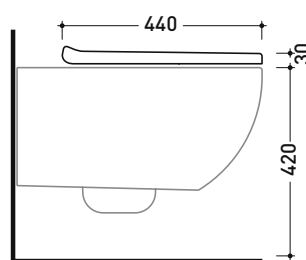

Package dim.

Weight **3 kg**

Pz. Pallet n° -

art. AP117G - AP117RG  
vista zenitale / zenital view

art. AP118 - AP118G - AP118S  
vista zenitale / zenital view

art. AP119 - AP119G  
vista zenitale / zenital view

art. AP117G - AP117RG  
vista laterale / lateral view

art. AP118 - AP118G - AP118S  
vista laterale / lateral view

art. AP119 - AP119G  
vista laterale / lateral view

sizes in mm

THERMOSETTING: glossy finish

sizes in mm

THERMOSETTING: glossy finish

white