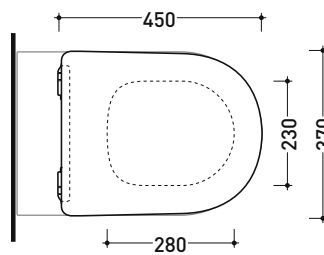

QKCW09

SLIM Soft-closing thermosetting seat&cover
with **QUICK-RELEASE HINGES**

Complements: **Wall hung wc App** (AP118 - AP118G - AP118S)
Wall hung wc MiniApp (AP119 - AP119G)
App back to wall wc (AP117G - AP117RG)

Package dim.

Weight **3 kg**

Pz. Pallet n° -

art. AP117G - AP117RG
vista zenitale / zenital view

art. AP118 - AP118G - AP118S
vista zenitale / zenital view

art. AP119 - AP119G
vista zenitale / zenital view

art. AP117G - AP117RG
vista laterale / lateral view

art. AP118 - AP118G - AP118S
vista laterale / lateral view

art. AP119 - AP119G
vista laterale / lateral view

sizes in mm

THERMOSETTING: glossy finish

white black