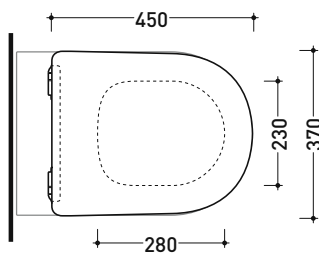

QKCW09

SLIM Soft-closing thermosetting seat&cover
with **QUICK-RELEASE HINGES**

Complements: **Wall hung wc App** (AP118 - AP118G - AP118S)
Wall hung wc MiniApp (AP119 - AP119G)
App back to wall wc (AP117G - AP117RG)

Package dim.

Weight **3 kg**

Pz. Pallet n° -

art. AP117G - AP117RG
vista zenitale / zenital view

art. AP118 - AP118G - AP118S
vista zenitale / zenital view

art. AP119 - AP119G
vista zenitale / zenital view

art. AP117G - AP117RG
vista laterale / lateral view

art. AP118 - AP118G - AP118S
vista laterale / lateral view

art. AP119 - AP119G
vista laterale / lateral view

sizes in mm

THERMOSETTING: glossy finish

white black