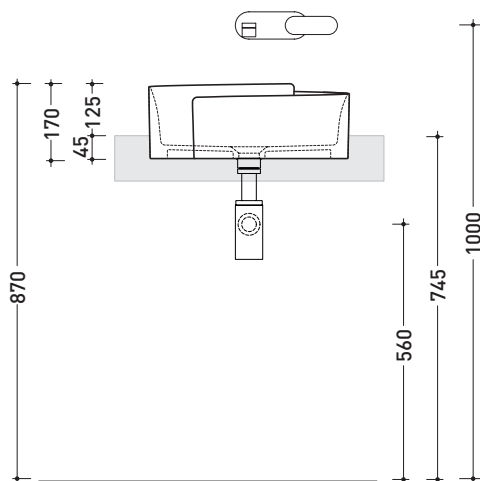

design **NENDO**

2010

RL44S Roll 44

Semi-inset basin 44 cm

•WITHOUT OVERFLOW •WITHOUT TAP LEDGE

Complements: **Forty6 shelf (F6RL44S)**

Rubinetti lavabo linea: ONE - NOKÈ - SI - FOLD - X1

Accessori linea: TWO - HOOP - NOKÈ - FOLD

Technical accessories: **Chrome siphon (SIFL/CR) - Telescopic chrome siphon (SIFL066)**

Stop & Go drain (PLSG)

CERAMIC Stop & Go drain (PLCE)

Two piece set chrome tap filters (RF026)

Package dim. **44 x 44 x 18,5 cm** | Weight **10,9 kg** | Pz. Pallet n° **30**

CE UNI EN 14688 - CL00 Dop-No14688

vista zenitale / zenital view

vista laterale / lateral view

vista frontale / frontal view

sezione longitudinale / section

sizes in mm

Please consider a 2% tolerance on indicated measurements