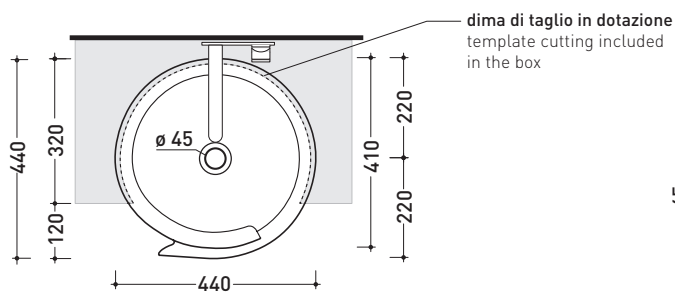

design **NENDO**

2010

RL44S Roll 44

Semi-inset basin 44 cm

•WITHOUT OVERFLOW •WITHOUT TAP LEDGE

Complements: **Forty6 shelf (F6RL44S)**

Rubinetti lavabo linea: ONE - NOKÈ - SI - FOLD - X1

Accessori linea: TWO - HOOP - NOKÈ - FOLD

Technical accessories: **Chrome siphon (SIFL/CR) - Telescopic chrome siphon (SIFL066)**

Stop & Go drain (PLSG)

CERAMIC Stop & Go drain (PLCE)

Two piece set chrome tap filters (RF026)

Package dim. **44 x 44 x 18,5 cm** | Weight **10,9 kg** | Pz. Pallet n° **30**

CE UNI EN 14688 - CL00 Dop-No14688

vista zenitale / zenital view

vista laterale / lateral view

vista frontale / frontal view

sezione longitudinale / section

sizes in mm

Please consider a 2% tolerance on indicated measurements