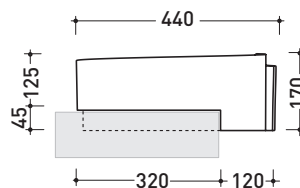

design **NENDO**

2010

RL44S Roll 44

Semi-inset basin 44 cm

•WITHOUT OVERFLOW •WITHOUT TAP LEDGE

Complements: **Forty6 shelf (F6RL44S)**

Rubinetti lavabo linea: ONE - NOKÈ - SI - FOLD - X1

Accessori linea: TWO - HOOP - NOKÈ - FOLD

Technical accessories: **Chrome siphon (SIFL/CR) - Telescopic chrome siphon (SIFL066)**

Stop & Go drain (PLSG)

CERAMIC Stop & Go drain (PLCE)

Two piece set chrome tap filters (RF026)

Package dim. **44 x 44 x 18,5 cm** | Weight **10,9 kg** | Pz. Pallet n° **30**

CE UNI EN 14688 - CL00 Dop-No14688

vista zenitale / zenital view

vista laterale / lateral view

vista frontale / frontal view

sezione longitudinale / section

sizes in mm

Please consider a 2% tolerance on indicated measurements