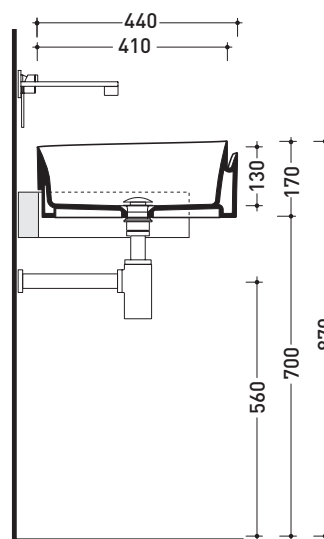

design **NENDO**

2010

RL44S Roll 44

Semi-inset basin 44 cm

•WITHOUT OVERFLOW •WITHOUT TAP LEDGE

Complements: **Forty6 shelf (F6RL44S)**

Rubinetti lavabo linea: ONE - NOKÈ - SI - FOLD - X1

Accessori linea: TWO - HOOP - NOKÈ - FOLD

Technical accessories: **Chrome siphon (SIFL/CR) - Telescopic chrome siphon (SIFL066)**

Stop & Go drain (PLSG)

CERAMIC Stop & Go drain (PLCE)

Two piece set chrome tap filters (RF026)

Package dim. **44 x 44 x 18,5 cm** | Weight **10,9 kg** | Pz. Pallet n° **30**

CE UNI EN 14688 - CL00 Dop-No14688

vista zenitale / zenital view

vista laterale / lateral view

vista frontale / frontal view

sezione longitudinale / section

sizes in mm

Please consider a 2% tolerance on indicated measurements