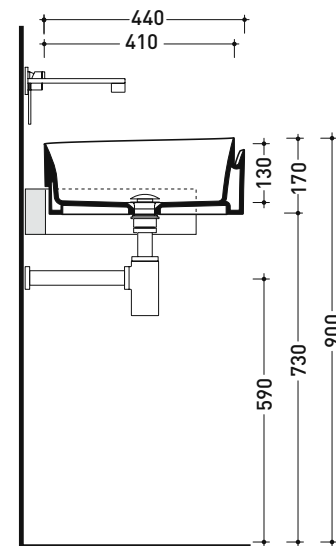

## RL44S Roll 44

Semi-inset basin 44 cm

• WITHOUT OVERFLOW • WITHOUT TAP LEDGE

Complements: **Forty6 shelf (F6RL44S)**  
**Rubinetti lavabo linea: ONE - NOKÈ - SI - FOLD - X1**  
**Accessori linea: TWO - HOOP - NOKÈ - FOLD**

Package dim. 44 x 44 x 18,5 cm | Weight 10,9 kg | Pz. Pallet n° 30

CE UNI EN 14688 - CL00 Dop-No14688

vista zenitale / zenital view

vista laterale / lateral view

vista frontale / frontal view

sezione longitudinale / section

sizes in mm

CERAMIC: glossy finish

white black

matt finish

milky white carbone argilla cenere nuvola fango rosso rubens petrolio

METAL: glossy finish

white / gold white / platinum

Please consider a 2% tolerance on indicated measurements