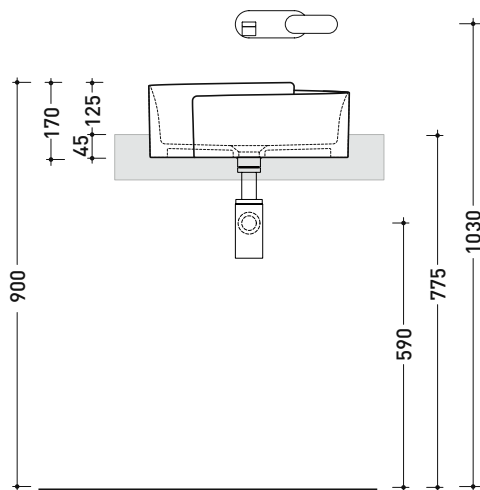

## RL44S Roll 44

Semi-inset basin 44 cm

• WITHOUT OVERFLOW • WITHOUT TAP LEDGE

Complements: **Forty6 shelf (F6RL44S)**  
**Rubinetti lavabo linea: ONE - NOKÈ - SI - FOLD - X1**  
**Accessori linea: TWO - HOOP - NOKÈ - FOLD**

Package dim. 44 x 44 x 18,5 cm | Weight 10,9 kg | Pz. Pallet n° 30

CE UNI EN 14688 - CL00 Dop-No14688

vista zenitale / zenital view

vista laterale / lateral view

vista frontale / frontal view

sezione longitudinale / section

sizes in mm

CERAMIC: glossy finish

white black

matt finish

milky white carbone argilla cenere nuvola fango rosso rubens petrolio

METAL: glossy finish

white / gold white / platinum

Please consider a 2% tolerance on indicated measurements