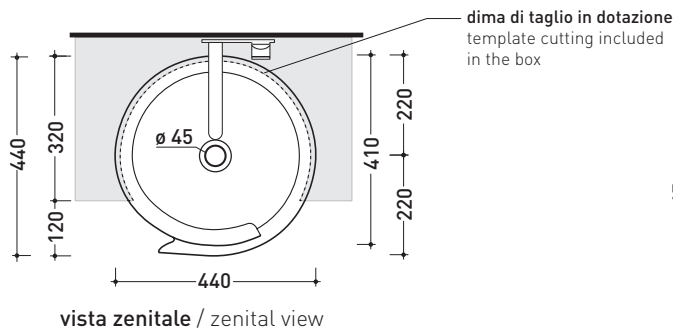

design **NENDO**

2010

RL44S Roll 44

Semi-inset basin 44 cm

Complements: **Forty6 shelf (F6RL44S)**
Rubinetti lavabo linea: ONE - NOKE' - SI - FOLD
Accessori linea: TWO - HOOP - NOKE' - FOLD

Technical accessories: **Chrome siphon (SIFL/CR) - Telescopic chrome siphon (SIFL066)**
Stop & Go drain (PLSG)
CERAMIC Stop & Go drain (PLCE)
Two piece set chrome tap filters (RF026)

Package dim. **44 x 44 x 18,5 cm** | Weight **10,9 kg** | Pz. Pallet n° **30**

size in mm

june 2016

CERAMIC: glossy finish

COLORS IN ELIMINATION

matt finish