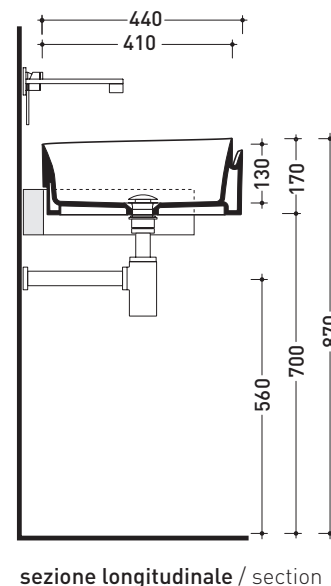

design **NENDO**

2010

RL44S Roll 44

Semi-inset basin 44 cm

Complements: **Forty6 shelf (F6RL44S)**
Rubinetti lavabo linea: ONE - NOKE' - SI - FOLD
Accessori linea: TWO - HOOP - NOKE' - FOLD

Technical accessories: **Chrome siphon (SIFL/CR) - Telescopic chrome siphon (SIFL066)**
Stop & Go drain (PLSG)
CERAMIC Stop & Go drain (PLCE)
Two piece set chrome tap filters (RF026)

Package dim. **44 x 44 x 18,5 cm** | Weight **10,9 kg** | Pz. Pallet n° **30**

size in mm

june 2016

CERAMIC: glossy finish

COLORS IN ELIMINATION

matt finish