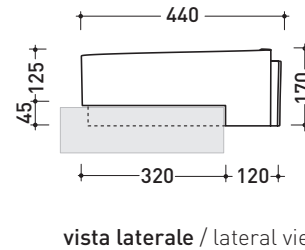

design **NENDO**

2010

RL44S Roll 44

Semi-inset basin 44 cm

Complements: **Forty6 shelf (F6RL44S)**
Rubinetti lavabo linea: ONE - NOKE' - SI - FOLD
Accessori linea: TWO - HOOP - NOKE' - FOLD

Technical accessories: **Chrome siphon (SIFL/CR) - Telescopic chrome siphon (SIFL066)**
Stop & Go drain (PLSG)
CERAMIC Stop & Go drain (PLCE)
Two piece set chrome tap filters (RF026)

Package dim. **44 x 44 x 18,5 cm** | Weight **10,9 kg** | Pz. Pallet n° **30**

size in mm

june 2016

CERAMIC: glossy finish

COLORS IN ELIMINATION

matt finish