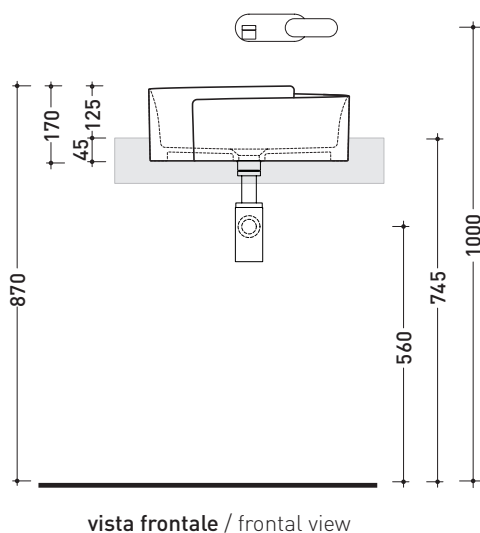

design **NENDO**

2010

RL44S Roll 44

Semi-inset basin 44 cm

Complements: **Forty6 shelf (F6RL44S)**
Rubinetti lavabo linea: ONE - NOKE' - SI - FOLD
Accessori linea: TWO - HOOP - NOKE' - FOLD

Technical accessories: **Chrome siphon (SIFL/CR) - Telescopic chrome siphon (SIFL066)**
Stop & Go drain (PLSG)
CERAMIC Stop & Go drain (PLCE)
Two piece set chrome tap filters (RF026)

Package dim. **44 x 44 x 18,5 cm** | Weight **10,9 kg** | Pz. Pallet n° **30**

size in mm

june 2016

CERAMIC: glossy finish

COLORS IN ELIMINATION

matt finish