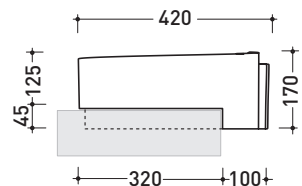

## RL56S Roll 56

Semi-inset basin 56 cm

Complements: **Forty6 shelf (F6RL56S)**  
**Rubinetti lavabo linea: ONE - NOKE' - SI - FOLD**  
**Accessori linea: TWO - HOOP - NOKE' - FOLD**

Technical accessories: **Chrome siphon (SIFL/CR) - Telescopic chrome siphon (SIFL066)**  
**Stop & Go drain (PLSG)**  
**CERAMIC Stop & Go drain (PLCE)**  
**Two piece set chrome tap filters (RF026)**

Package dim. **56,5 x 43 x 18,5 cm** | Weight **12,7 kg** | Pz. Pallet n° **24**

size in mm

june 2016

CERAMIC: glossy finish

COLORS IN ELIMINATION

matt finish