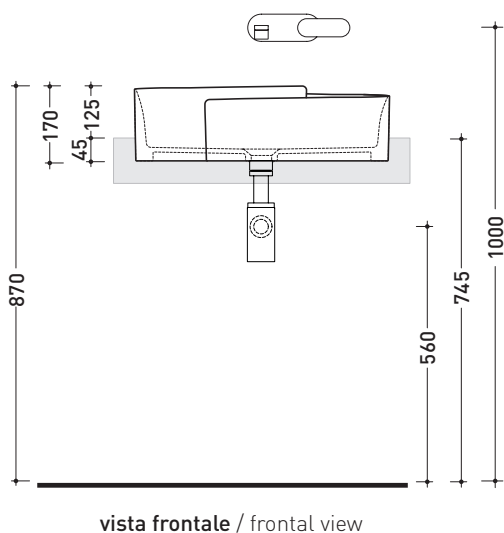

## RL56S Roll 56

Semi-inset basin 56 cm

Complements: **Forty6 shelf (F6RL56S)**  
**Rubinetti lavabo linea: ONE - NOKE' - SI - FOLD**  
**Accessori linea: TWO - HOOP - NOKE' - FOLD**

Technical accessories: **Chrome siphon (SIFL/CR) - Telescopic chrome siphon (SIFL066)**  
**Stop & Go drain (PLSG)**  
**CERAMIC Stop & Go drain (PLCE)**  
**Two piece set chrome tap filters (RF026)**

Package dim. **56,5 x 43 x 18,5 cm** | Weight **12,7 kg** | Pz. Pallet n° **24**

size in mm

june 2016

CERAMIC: glossy finish

COLORS IN ELIMINATION

matt finish