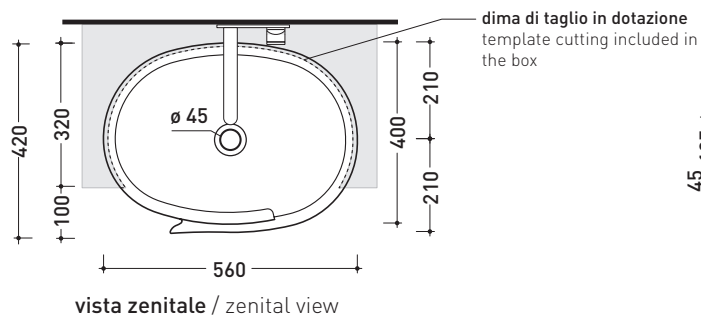

## RL56S Roll 56

Semi-inset basin 56 cm

Complements: **Forty6 shelf (F6RL56S)**  
**Rubinetti lavabo linea: ONE - NOKE' - SI - FOLD**  
**Accessori linea: TWO - HOOP - NOKE' - FOLD**

Technical accessories: **Chrome siphon (SIFL/CR) - Telescopic chrome siphon (SIFL066)**  
**Stop & Go drain (PLSG)**  
**CERAMIC Stop & Go drain (PLCE)**  
**Two piece set chrome tap filters (RF026)**

Package dim. **56,5 x 43 x 18,5 cm** | Weight **12,7 kg** | Pz. Pallet n° **24**

size in mm

june 2016

CERAMIC: glossy finish

COLORS IN ELIMINATION

matt finish