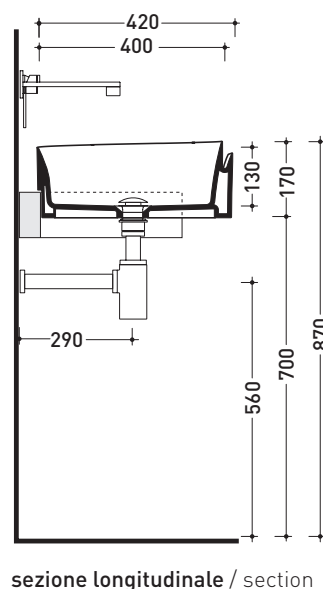

## RL56S Roll 56

Semi-inset basin 56 cm

Complements: **Forty6 shelf (F6RL56S)**  
**Rubinetti lavabo linea: ONE - NOKE' - SI - FOLD**  
**Accessori linea: TWO - HOOP - NOKE' - FOLD**

Technical accessories: **Chrome siphon (SIFL/CR) - Telescopic chrome siphon (SIFL066)**  
**Stop & Go drain (PLSG)**  
**CERAMIC Stop & Go drain (PLCE)**  
**Two piece set chrome tap filters (RF026)**

Package dim. **56,5 x 43 x 18,5 cm** | Weight **12,7 kg** | Pz. Pallet n° **24**

size in mm

june 2016

CERAMIC: glossy finish

COLORS IN ELIMINATION

matt finish