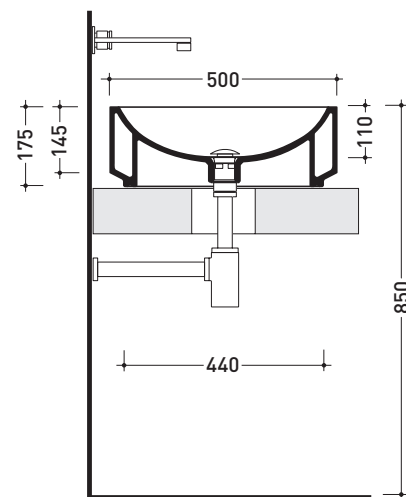

Technical accessories: **Chrome siphon** (SIFL/CR) - **Telescopic chrome siphon** (SIFL066)
Stop & Go drain (PLSG)
CERAMIC Stop & Go drain (PLCE)
Two piece set chrome tap filters (RF026)

Package dim. 111 x 18 x 51 cm | Weight 33 kg | Pz. Pallet n° 10

vista zenitale / zenital view

foro consigliato sul piano \varnothing 140
 suggested hole on the top \varnothing 140

vista zenitale / zenital view

vista frontale / frontal view

sezione longitudinale / section