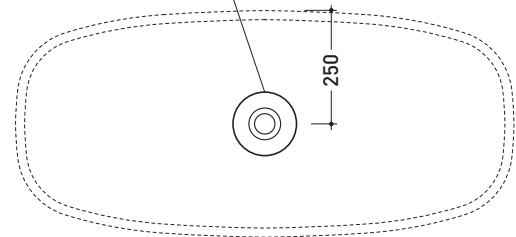

design LUDOVICA+ROBERTO PALOMBA

2003

SE412 Step 110

Countertop basin 110 cm

Complements: **Make-Up benches** (MKP150 - MKP180)
Line taps basin: ONE - NOKE' - SI - FOLD
Line accessories: TWO - HOOP - NOKE' - FOLD

Technical accessories: **Chrome siphon** (SIFL/CR) - **Telescopic chrome siphon** (SIFL066)
Stop & Go drain (PLSG)
CERAMIC Stop & Go drain (PLCE)
Two piece set chrome tap filters (RF026)

Package dim. 111 x 18 x 51 cm | Weight 33 kg | Pz. Pallet n° 10

vista zenitale / zenital view

foro consigliato sul piano \varnothing 140
 suggested hole on the top \varnothing 140

vista zenitale / zenital view

vista frontale / frontal view

sezione longitudinale / section