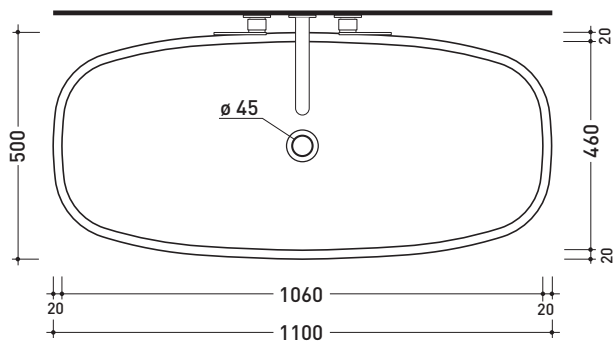

design LUDOVICA+ROBERTO PALOMBA

2003

SE412 Step 110

Countertop basin 110 cm

Complements: **Make-Up benches** (MKP150 - MKP180)
Line taps basin: ONE - NOKE' - SI - FOLD
Line accessories: TWO - HOOP - NOKE' - FOLD

Technical accessories: **Chrome siphon** (SIFL/CR) - **Telescopic chrome siphon** (SIFL066)
Stop & Go drain (PLSG)
CERAMIC Stop & Go drain (PLCE)
Two piece set chrome tap filters (RF026)

Package dim. 111 x 18 x 51 cm | Weight 33 kg | Pz. Pallet n° 10

vista zenitale / zenital view

foro consigliato sul piano \varnothing 140
 suggested hole on the top \varnothing 140

vista zenitale / zenital view

vista frontale / frontal view

sezione longitudinale / section

size in mm

september 2016

CERAMIC: glossy finish

matt finish

white black

milky white graphite antracite lava grey nuvola fango