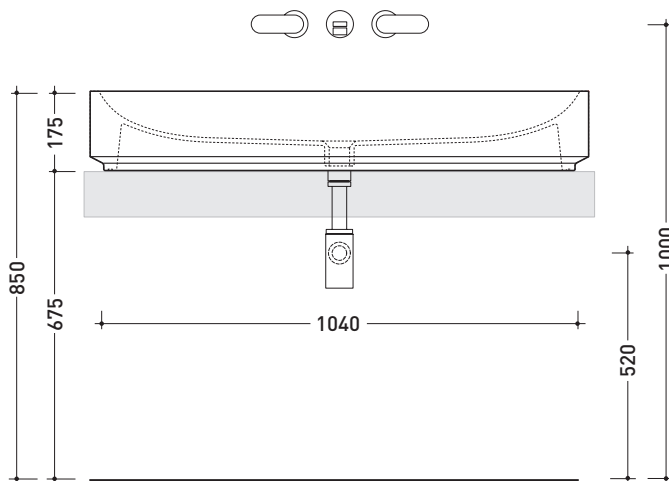

design LUDOVICA+ROBERTO PALOMBA

2003

SE412 Step 110

Countertop basin 110 cm

Complements: **Make-Up benches** (MKP150 - MKP180)
Line taps basin: ONE - NOKE' - SI - FOLD
Line accessories: TWO - HOOP - NOKE' - FOLD

Technical accessories: **Chrome siphon** (SIFL/CR) - **Telescopic chrome siphon** (SIFL066)
Stop & Go drain (PLSG)
CERAMIC Stop & Go drain (PLCE)
Two piece set chrome tap filters (RF026)

Package dim. 111 x 18 x 51 cm | Weight 33 kg | Pz. Pallet n° 10

vista zenitale / zenital view

foro consigliato sul piano \varnothing 140
 suggested hole on the top \varnothing 140

vista zenitale / zenital view

vista frontale / frontal view

sezione longitudinale / section