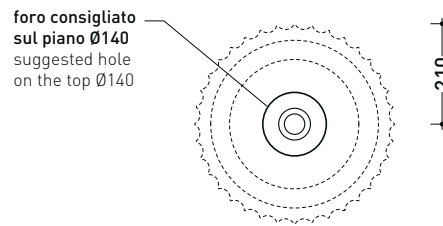

## SE44A Settecento 44

Basin 44 cm - countertop or suitable for pedestal

• without overflow • without tap ledge

Complements: **Settecento pedestal (SECOL)**  
**FORTY6 shelf (F6FNT)**  
**BOX wall hung vanity units depth 50 cm**  
**CUBIKA wall hung vanity units depth 50 cm**  
**Line taps basin: ONE - NOKÉ - SI - FOLD - X1**  
**Line accessories: TWO - HOOP - NOKÉ - FOLD**

Package dim.

Weight 12 kg

Pz. Pallet n° 30

UNI EN 14688 - CL00

Dop-No14688

vista zenitale / zenital view

vista zenitale / zenital view

vista frontale / frontal view

sezione longitudinale / section

sizes in mm

Please consider a 2% tolerance on indicated measurements

CERAMIC: glossy finish

matt finish