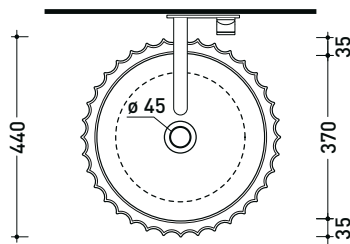

## SE44A Settecento 44

Basin 44 cm - countertop or suitable for pedestal

• without overflow • without tap ledge

Complements: **Settecento pedestal (SECOL)**  
**FORTY6 shelf (F6FNT)**  
**BOX wall hung vanity units depth 50 cm**  
**CUBIKA wall hung vanity units depth 50 cm**  
**Line taps basin: ONE - NOKÉ - SI - FOLD - X1**  
**Line accessories: TWO - HOOP - NOKÉ - FOLD**

Technical accessories: **Chrome siphon (SIFL/CR) - Telescopic chrome siphon (SIFL066)**  
**Stop & Go drain (PLSG)**  
**CERAMIC Stop & Go drain (PLCE)**  
**Chrome waste with automatic integrated overflow (PLTPCR)**  
**Waste with automatic integrated overflow and ceramic cover (PLTPCE)**  
**Two piece set chrome tap filters (RF026)**

Package dim.

Weight 12 kg

Pz. Pallet n° 30

UNI EN 14688 - CL00

Dop-No14688

vista zenitale / zenital view

vista zenitale / zenital view

vista frontale / frontal view

sezione longitudinale / section

sizes in mm

Please consider a 2% tolerance on indicated measurements

CERAMIC: glossy finish

matt finish