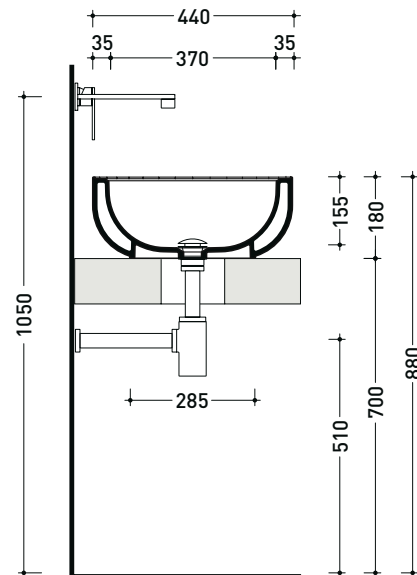

## SE44A Settecento 44

Basin 44 cm - countertop or suitable for pedestal

• without overflow • without tap ledge

Complements: **Settecento pedestal (SECOL)**  
**FORTY6 shelf (F6FNT)**  
**BOX wall hung vanity units depth 50 cm**  
**CUBIKA wall hung vanity units depth 50 cm**  
**Line taps basin: ONE - NOKÉ - SI - FOLD - X1**  
**Line accessories: TWO - HOOP - NOKÉ - FOLD**

Package dim.

Weight 12 kg

Pz. Pallet n° 30

UNI EN 14688 - CL00

Dop-No14688

vista zenitale / zenital view

vista zenitale / zenital view

vista frontale / frontal view

sezione longitudinale / section

sizes in mm

Please consider a 2% tolerance on indicated measurements

CERAMIC: glossy finish

matt finish