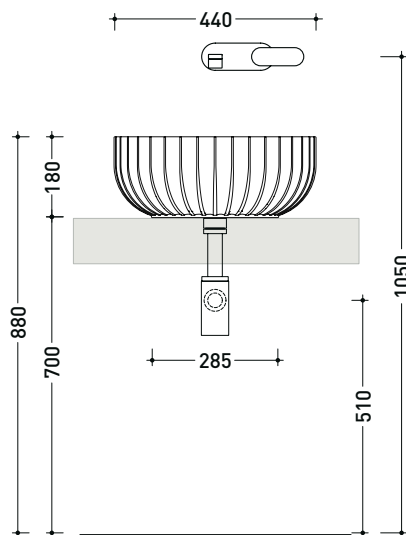

## SE44A Settecento 44

Basin 44 cm - countertop or suitable for pedestal

• without overflow • without tap ledge

Complements: **Settecento pedestal (SECOL)**  
**FORTY6 shelf (F6FNT)**  
**BOX wall hung vanity units depth 50 cm**  
**CUBIKA wall hung vanity units depth 50 cm**  
**Line taps basin: ONE - NOKÉ - SI - FOLD - X1**  
**Line accessories: TWO - HOOP - NOKÉ - FOLD**

Package dim.

Weight 12 kg

Pz. Pallet n° 30

UNI EN 14688 - CL00

Dop-No14688

vista zenitale / zenital view

vista zenitale / zenital view

vista frontale / frontal view

sezione longitudinale / section

sizes in mm

Please consider a 2% tolerance on indicated measurements

CERAMIC: glossy finish

matt finish