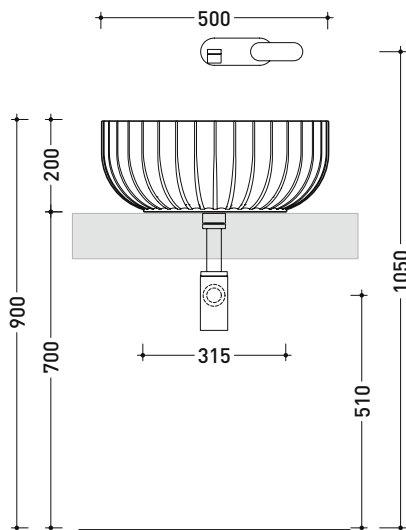

SE50A Settecento 50

Basin 50 cm - countertop or suitable for pedestal

• without overflow • without tap ledge

Complements: **Settecento pedestal (SECOL)**
FORTY6 shelf (F6FNT)
BOX wall hung vanity units depth 50 cm
CUBIKA wall hung vanity units depth 50 cm
Line taps basin: ONE - NOKÉ - SI - FOLD - X1
Line accessories: TWO - HOOP - NOKÉ - FOLD

Package dim.

Weight 15,5 kg

Pz. Pallet n° 18

CE UNI EN 14688 - CL00

Dop-No14688

vista zenitale / zenital view

vista zenitale / zenital view

vista frontale / frontal view

sezione longitudinale / section

sizes in mm

Please consider a 2% tolerance on indicated measurements

CERAMIC: glossy finish

matt finish