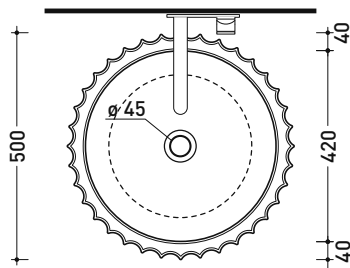

SE50A Settecento 50

Basin 50 cm - countertop or suitable for pedestal

• without overflow • without tap ledge

Complements: **Settecento pedestal (SECOL)**
FORTY6 shelf (F6FNT)
BOX wall hung vanity units depth 50 cm
CUBIKA wall hung vanity units depth 50 cm
Line taps basin: ONE - NOKÉ - SI - FOLD - X1
Line accessories: TWO - HOOP - NOKÉ - FOLD

Technical accessories: **Chrome siphon (SIFL/CR)** - **Telescopic chrome siphon (SIFL066)**
Stop & Go drain (PLSG)
CERAMIC Stop & Go drain (PLCE)
Chrome waste with automatic integrated overflow (PLTPCR)
Waste with automatic integrated overflow and ceramic cover (PLTPCE)
Two piece set chrome tap filters (RF026)

Package dim.

Weight 15,5 kg

Pz. Pallet n° 18

CE UNI EN 14688 - CL00

Dop-No14688

vista zenitale / zenital view

vista zenitale / zenital view

vista frontale / frontal view

sezione longitudinale / section

sizes in mm

Please consider a 2% tolerance on indicated measurements

CERAMIC: glossy finish

matt finish