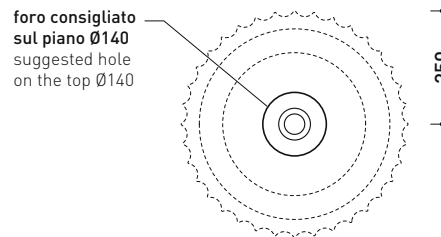

SE50A Settecento 50

Basin 50 cm - countertop or suitable for pedestal

• without overflow • without tap ledge

Complements: **Settecento pedestal (SECOL)**
FORTY6 shelf (F6FNT)
BOX wall hung vanity units depth 50 cm
CUBIKA wall hung vanity units depth 50 cm
Line taps basin: ONE - NOKÉ - SI - FOLD - X1
Line accessories: TWO - HOOP - NOKÉ - FOLD

Package dim.

Weight 15,5 kg

Pz. Pallet n° 18

CE UNI EN 14688 - CL00

Dop-No14688

vista zenitale / zenital view

vista zenitale / zenital view

vista frontale / frontal view

sezione longitudinale / section

sizes in mm

Please consider a 2% tolerance on indicated measurements

CERAMIC: glossy finish

matt finish