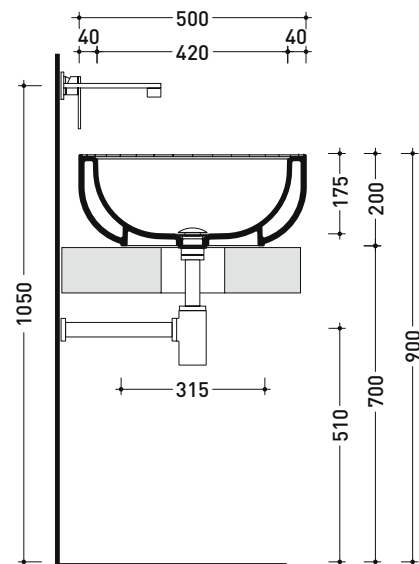

SE50A Settecento 50

Basin 50 cm - countertop or suitable for pedestal

• without overflow • without tap ledge

Complements: **Settecento pedestal (SECOL)**
FORTY6 shelf (F6FNT)
BOX wall hung vanity units depth 50 cm
CUBIKA wall hung vanity units depth 50 cm
Line taps basin: ONE - NOKÉ - SI - FOLD - X1
Line accessories: TWO - HOOP - NOKÉ - FOLD

Package dim.

Weight 15,5 kg

Pz. Pallet n° 18

CE UNI EN 14688 - CL00

Dop-No14688

vista zenitale / zenital view

vista zenitale / zenital view

vista frontale / frontal view

sezione longitudinale / section

sizes in mm

Please consider a 2% tolerance on indicated measurements

CERAMIC: glossy finish

matt finish