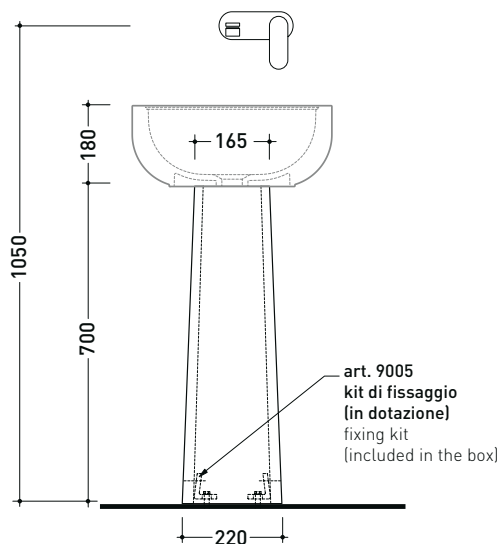

Package dim. pedestal	Weight 12 kg	Pz. Pallet n° 30
Package dim. basin	Weight 14 kg	Pz. Pallet n° 16

vista zenitale / zenital view

allaccio scarico tramite raccordo tecnico per lavabo in PP 40/50 mm con morsetto
drainage connection: use a PP 40/50 mm connector for washbasin with holdfast

vista zenitale / zenital view

vista frontale / frontal view

sezione longitudinale / section

sizes in mm

Please consider a 2% tolerance on indicated measurements

CERAMIC: glossy finish

white black

matt finish

Package dim. pedestal | Weight 15,5 kg | Pz. Pallet n° 18

Package dim. basin | Weight 14 kg | Pz. Pallet n° 16

vista zenitale / zenital view

vista zenitale / zenital view

allaccio scarico tramite raccordo tecnico per lavabo in PP 40/50 mm con morsetto
drainage connection: use a PP 40/50 mm connector for washbasin with holdfast

allaccio scarico tramite raccordo tecnico per lavabo in PP 40/50 mm con morsetto
drainage connection: use a PP 40/50 mm connector for washbasin with holdfast

sizes in mm

Please consider a 2% tolerance on indicated measurements