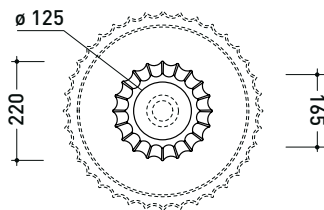

SECOL + SE44A

Pedestal suitable for Settecento 44 basin
(floor fixing kit art. 9005 and siphon art. FMT/SIF included)

Complements: **Settecento 44 basin (SE44A)**
Settecento 50 basin (SE50A)
Line taps basin: ONE - NOKÉ - SI - FOLD - X1
Line accessories: TWO - HOOP - NOKÉ - FOLD

Package dim. pedestal	Weight 12 kg	Pz. Pallet n° 30
Package dim. basin	Weight 14 kg	Pz. Pallet n° 16

vista zenitale / zenital view

allaccio scarico tramite raccordo tecnico per lavabo in PP 40/50 mm con morsetto
drainage connection: use a PP 40/50 mm connector for washbasin with holdfast

vista zenitale / zenital view

vista frontale / frontal view

sezione longitudinale / section

sizes in mm

Please consider a 2% tolerance on indicated measurements

CERAMIC: glossy finish

white black

matt finish

Package dim. pedestal | Weight 15,5 kg | Pz. Pallet n° 18

Package dim. basin | Weight 14 kg | Pz. Pallet n° 16

vista zenitale / zenital view

vista zenitale / zenital view

allaccio scarico tramite raccordo tecnico per lavabo in PP 40/50 mm con morsetto
drainage connection: use a PP 40/50 mm connector for washbasin with holdfast