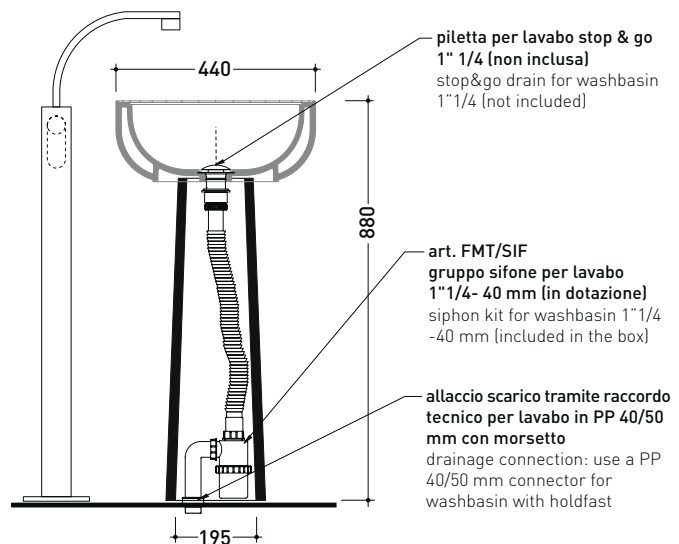

Package dim. pedestal	Weight 12 kg	Pz. Pallet n° 30
Package dim. basin	Weight 14 kg	Pz. Pallet n° 16

vista zenitale / zenital view

allaccio scarico tramite raccordo tecnico per lavabo in PP 40/50 mm con morsetto
drainage connection: use a PP 40/50 mm connector for washbasin with holdfast

vista zenitale / zenital view

vista frontale / frontal view

sezione longitudinale / section

sizes in mm

Please consider a 2% tolerance on indicated measurements

CERAMIC: glossy finish

white black

matt finish

Package dim. pedestal | Weight 15,5 kg | Pz. Pallet n° 18

Package dim. basin | Weight 14 kg | Pz. Pallet n° 16

vista zenitale / zenital view

vista zenitale / zenital view

allaccio scarico tramite raccordo tecnico per lavabo in PP 40/50 mm con morsetto
drainage connection: use a PP 40/50 mm connector for washbasin with holdfast

allaccio scarico tramite raccordo tecnico per lavabo in PP 40/50 mm con morsetto
drainage connection: use a PP 40/50 mm connector for washbasin with holdfast

sizes in mm

Please consider a 2% tolerance on indicated measurements