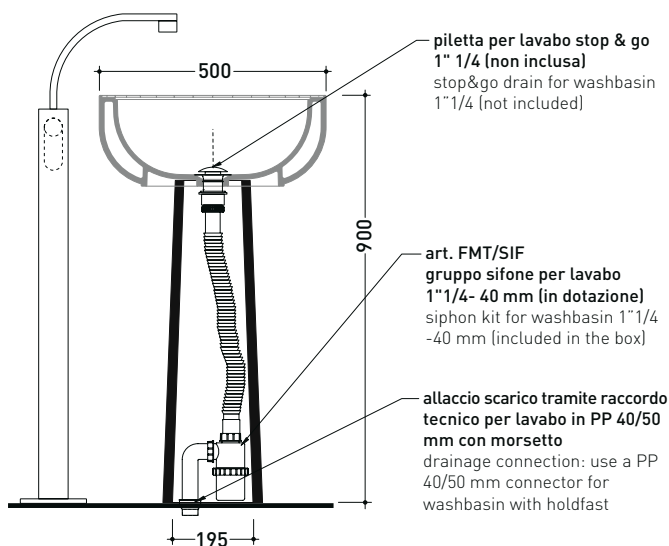

Technical accessories: Stop & Go drain (PLSG)
CERAMIC Stop & Go drain (PLCE)
Chrome waste with automatic integrated overflow (PLTPCR)
Waste with automatic integrated overflow and ceramic cover (PLTPCE)

Package dim. pedestal | Weight 15,5 kg | Pz. Pallet n° 18

Package dim. basin | Weight 14 kg | Pz. Pallet n° 16

vista zenitale / zenital view

vista zenitale / zenital view

allaccio scarico tramite raccordo tecnico per lavabo in PP 40/50 mm con morsetto
drainage connection: use a PP 40/50 mm connector for washbasin with holdfast

vista frontale / frontal view

sezione longitudinale / section

piletta per lavabo stop & go 1" 1/4 (non inclusa)
stop&go drain for washbasin 1"1/4 (not included)

art. FMT/SIF gruppo sifone per lavabo 1"1/4- 40 mm (in dotazione)
siphon kit for washbasin 1"1/4 -40 mm (included in the box)

allaccio scarico tramite raccordo tecnico per lavabo in PP 40/50 mm con morsetto
drainage connection: use a PP 40/50 mm connector for washbasin with holdfast

sizes in mm

Please consider a 2% tolerance on indicated measurements