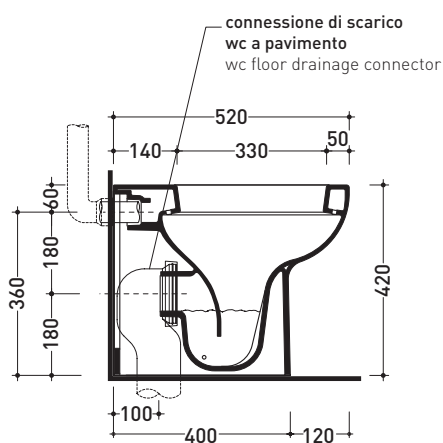

SR117

Back to wall wc with S/P trap

Complements: Polyester seat&cover (SRCW01)
 Thermosetting wrapping seat&cover (SRCW02)
 Soft-closing thermosetting wrapping seat&cover (SRCW03)
 Line accessories: TWO - HOOP - NOKE' - FOLD

Technical accessories: Drainage connector for floor trap (LK/CON)
 Floor fixing kit (9003)

Package dim. 52,5 x 36 x 45 cm | Weight 21,8 kg | Pz. Pallet n° 24

vista zenitale / zenital view

vista laterale / lateral view

sezione longitudinale / section

vista retro / back view

size in mm

july 2016

CERAMIC: glossy finish

matt finish

COLORS IN ELIMINATION