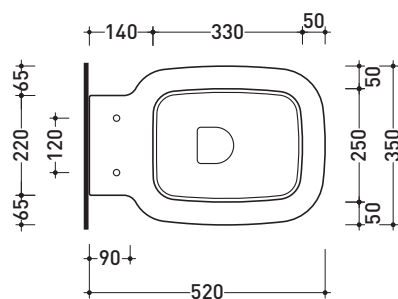

SR117

Back to wall wc with S/P trap

Complements: Polyester seat&cover (SRCW01)
 Thermosetting wrapping seat&cover (SRCW02)
 Soft-closing thermosetting wrapping seat&cover (SRCW03)
 Line accessories: TWO - HOOP - NOKE' - FOLD

Technical accessories: Drainage connector for floor trap (LK/CON)
 Floor fixing kit (9003)

Package dim. 52,5 x 36 x 45 cm | Weight 21,8 kg | Pz. Pallet n° 24

vista zenitale / zenital view

vista laterale / lateral view

sezione longitudinale / section

vista retro / back view

size in mm

july 2016

CERAMIC: glossy finish

matt finish

COLORS IN ELIMINATION