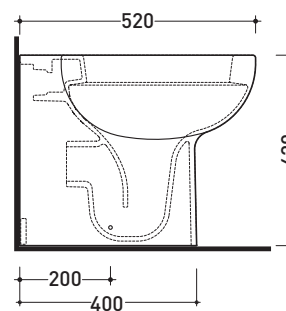

SR117

Back to wall wc with S/P trap

Complements: Polyester seat&cover (SRCW01)
 Thermosetting wrapping seat&cover (SRCW02)
 Soft-closing thermosetting wrapping seat&cover (SRCW03)
 Line accessories: TWO - HOOP - NOKE' - FOLD

Technical accessories: Drainage connector for floor trap (LK/CON)
 Floor fixing kit (9003)

Package dim. 52,5 x 36 x 45 cm | Weight 21,8 kg | Pz. Pallet n° 24

vista zenitale / zenital view

vista laterale / lateral view

sezione longitudinale / section

vista retro / back view

size in mm

july 2016

CERAMIC: glossy finish

matt finish

COLORS IN ELIMINATION