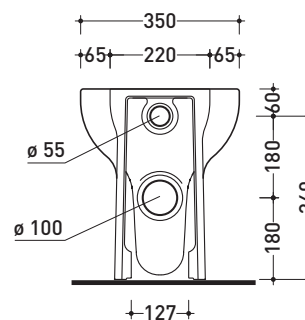

Technical accessories: Drainage connector for floor trap (LK/CON)
 Floor fixing kit (9003)

Package dim. 52,5 x 36 x 45 cm | Weight 21,8 kg | Pz. Pallet n° 24

vista zenitale / zenital view

vista laterale / lateral view

sezione longitudinale / section

vista retro / back view

size in mm

july 2016

CERAMIC: glossy finish

matt finish

COLORS IN ELIMINATION