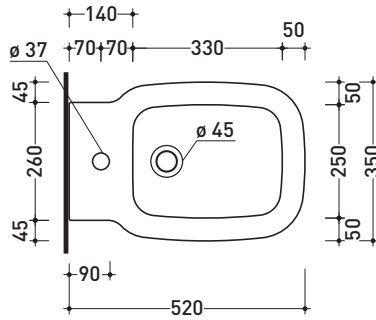

SR218

Wall hung single-hole bidet (wall fixing kit art. 9004 included)

Complements: **Rubinetti bidet linea ONE - NOKE' - SI - FOLD**
Accessori linea TWO - HOOP - NOKE' - FOLD

Technical accessories: **Universal fixing bracket for wall hung wc/bidet [41/P]**
Short chrome siphon for bidet [SIFB/CR]
Stop & Go drain [PLSG]
CERAMIC Stop & Go drain [PLCE]
Two piece set chrome tap filters [RF026]

Package dim. **52 x 36 x 36 cm** | Weight **17 kg** | Pz. Pallet n° **18**

vista zenitale / zenital view

vista laterale / lateral view

sezione longitudinale / section

vista retro / back view

size in mm

july 2016