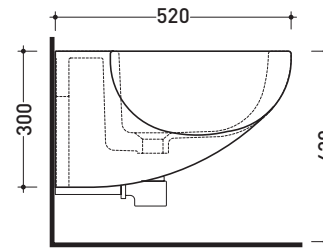

SR218

Wall hung single-hole bidet (wall fixing kit art. 9004 included)

Complements: **Rubinetti bidet linea ONE - NOKE' - SI - FOLD**
Accessori linea TWO - HOOP - NOKE' - FOLD

Technical accessories: **Universal fixing bracket for wall hung wc/bidet [41/P]**
Short chrome siphon for bidet [SIFB/CR]
Stop & Go drain [PLSG]
CERAMIC Stop & Go drain [PLCE]
Two piece set chrome tap filters [RF026]

Package dim. **52 x 36 x 36 cm** | Weight **17 kg** | Pz. Pallet n° **18**

vista zenitale / zenital view

vista laterale / lateral view

sezione longitudinale / section

vista retro / back view

size in mm

july 2016