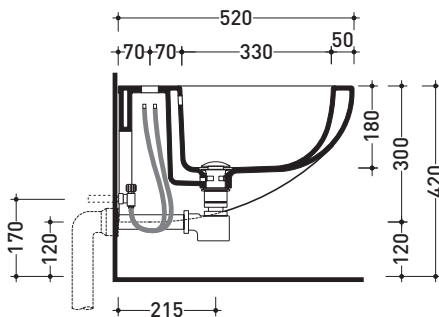

SR218

Wall hung single-hole bidet (wall fixing kit art. 9004 included)

Complements: **Rubinetti bidet linea ONE - NOKE' - SI - FOLD**
Accessori linea TWO - HOOP - NOKE' - FOLD

Technical accessories: **Universal fixing bracket for wall hung wc/bidet [41/P]**
Short chrome siphon for bidet [SIFB/CR]
Stop & Go drain [PLSG]
CERAMIC Stop & Go drain [PLCE]
Two piece set chrome tap filters [RF026]

Package dim. **52 x 36 x 36 cm** | Weight **17 kg** | Pz. Pallet n° **18**

vista zenitale / zenital view

vista laterale / lateral view

sezione longitudinale / section

vista retro / back view

size in mm

july 2016