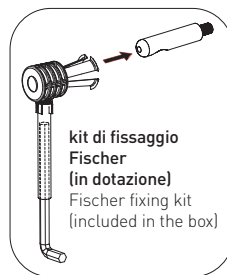

SR218

Wall hung single-hole bidet (wall fixing kit art. 9004 included)

Complements: **Rubinetti bidet linea ONE - NOKE' - SI - FOLD**
Accessori linea TWO - HOOP - NOKE' - FOLD

Technical accessories: **Universal fixing bracket for wall hung wc/bidet [41/P]**
Short chrome siphon for bidet [SIFB/CR]
Stop & Go drain [PLSG]
CERAMIC Stop & Go drain [PLCE]
Two piece set chrome tap filters [RF026]

Package dim. **52 x 36 x 36 cm** | Weight **17 kg** | Pz. Pallet n° **18**

vista zenitale / zenital view

vista laterale / lateral view

sezione longitudinale / section

vista retro / back view

size in mm

july 2016