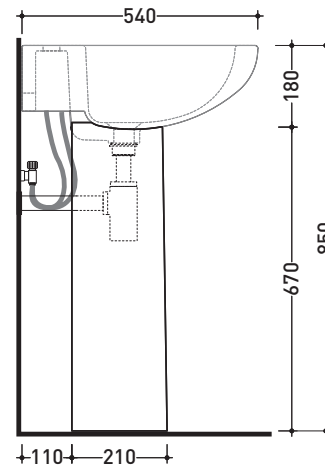

SR50C

Ceramic pedestal suitable for 64/74 cm basins

Complements: **Sprint basins** (SR64L - SR74L)
Line taps basin: ONE - NOKE' - FOLD
Line accessories: TWO - HOOP - NOKE' - FOLD

Technical accessories: **Chrome siphon** (SIFL/CR) - **Telescopic chrome siphon** (SIFL066)
Stop & Go drain (PLSG)
CERAMIC Stop & Go drain (PLCE)
Two piece set chrome tap filters (RF026)
Fixing kit for wall (9002)

Package dim. 23 x 22 x 70,5 cm | Weight 16,2 kg | Pz. Pallet n° 20

vista zenitale / zenital view

vista laterale / lateral view

vista frontale / frontal view

vista retro / back view

size in mm

july 2016

CERAMIC: glossy finish