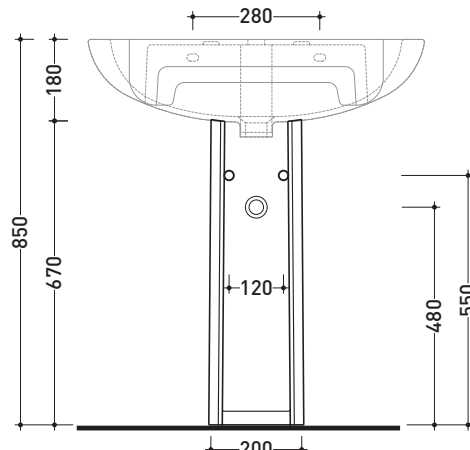

SR50C

Ceramic pedestal suitable for 64/74 cm basins

Complements: **Sprint basins** (SR64L - SR74L)
Line taps basin: ONE - NOKE' - FOLD
Line accessories: TWO - HOOP - NOKE' - FOLD

Technical accessories: **Chrome siphon** (SIFL/CR) - **Telescopic chrome siphon** (SIFL066)
Stop & Go drain (PLSG)
CERAMIC Stop & Go drain (PLCE)
Two piece set chrome tap filters (RF026)
Fixing kit for wall (9002)

Package dim. 23 x 22 x 70,5 cm | Weight 16,2 kg | Pz. Pallet n° 20

vista zenitale / zenital view

vista laterale / lateral view

vista frontale / frontal view

vista retro / back view

size in mm

july 2016

CERAMIC: glossy finish