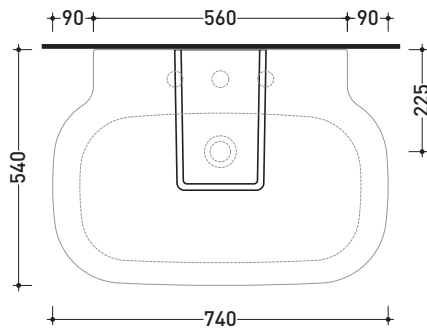

SR50C

Ceramic pedestal suitable for 64/74 cm basins

Complements: **Sprint basins** (SR64L - SR74L)
Line taps basin: ONE - NOKE' - FOLD
Line accessories: TWO - HOOP - NOKE' - FOLD

Technical accessories: **Chrome siphon** (SIFL/CR) - **Telescopic chrome siphon** (SIFL066)
Stop & Go drain (PLSG)
CERAMIC Stop & Go drain (PLCE)
Two piece set chrome tap filters (RF026)
Fixing kit for wall (9002)

Package dim. 23 x 22 x 70,5 cm | Weight 16,2 kg | Pz. Pallet n° 20

vista zenitale / zenital view

vista laterale / lateral view

vista frontale / frontal view

vista retro / back view

size in mm

july 2016

CERAMIC: glossy finish