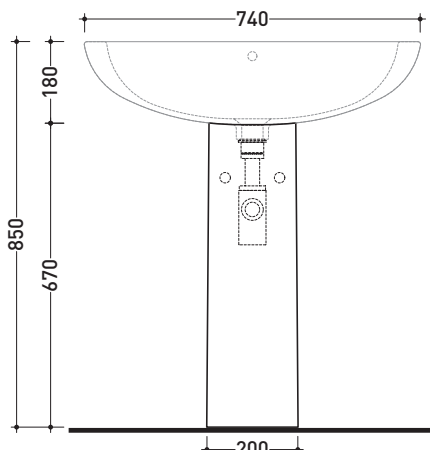

SR50C

Ceramic pedestal suitable for 64/74 cm basins

Complements: **Sprint basins** (SR64L - SR74L)
Line taps basin: ONE - NOKE' - FOLD
Line accessories: TWO - HOOP - NOKE' - FOLD

Technical accessories: **Chrome siphon** (SIFL/CR) - **Telescopic chrome siphon** (SIFL066)
Stop & Go drain (PLSG)
CERAMIC Stop & Go drain (PLCE)
Two piece set chrome tap filters (RF026)
Fixing kit for wall (9002)

Package dim. 23 x 22 x 70,5 cm | Weight 16,2 kg | Pz. Pallet n° 20

vista zenitale / zenital view

vista laterale / lateral view

vista frontale / frontal view

vista retro / back view

size in mm

july 2016

CERAMIC: glossy finish