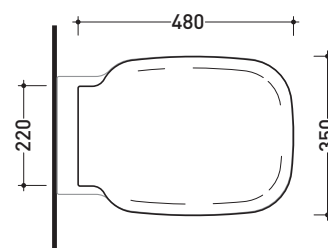

SRCW03

Soft-closing thermosetting wrapping seat & cover

Complements: **Sprint back to wall wc** [SR117]
Sprint wall hung wc [SR118]
Sprint monoblock wc [SR116 - SR115]

Package dim. **40 x 52 x 7 cm** | Weight **3 kg** | Pz. Pallet n° -

art. SR115 / SR116
vista zenitale / zenital view

art. SR117
vista zenitale / zenital view

art. SR118
vista zenitale / zenital view

art. SR115 / SR116
vista laterale / lateral view

art. SR117
vista laterale / lateral view

art. SR118
vista laterale / lateral view

size in mm

july 2016

THERMOSETTING: glossy finish

matt finish

COLORS IN ELIMINATION