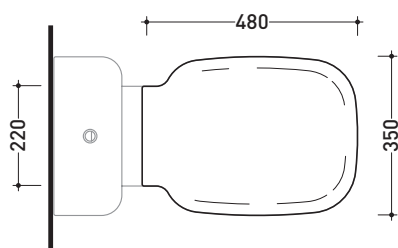

SRCW03

Soft-closing thermosetting wrapping seat & cover

Complements: **Sprint back to wall wc** [SR117]
Sprint wall hung wc [SR118]
Sprint monoblock wc [SR116 - SR115]

Package dim. **40 x 52 x 7 cm** | Weight **3 kg** | Pz. Pallet n° -

art. SR115 / SR116
vista zenitale / zenital view

art. SR117
vista zenitale / zenital view

art. SR118
vista zenitale / zenital view

art. SR115 / SR116
vista laterale / lateral view

art. SR117
vista laterale / lateral view

art. SR118
vista laterale / lateral view

size in mm

july 2016

THERMOSETTING: glossy finish

matt finish

COLORS IN ELIMINATION