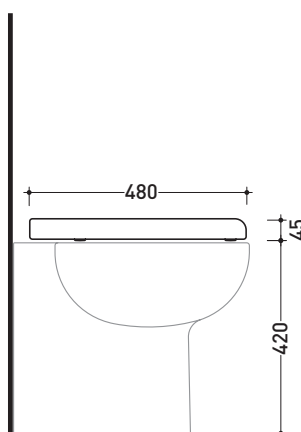

SRCW03

Soft-closing thermosetting wrapping seat & cover

Complements: **Sprint back to wall wc** [SR117]
Sprint wall hung wc [SR118]
Sprint monoblock wc [SR116 - SR115]

Package dim. **40 x 52 x 7 cm** | Weight **3 kg** | Pz. Pallet n° -

art. SR115 / SR116
vista zenitale / zenital view

art. SR117
vista zenitale / zenital view

art. SR118
vista zenitale / zenital view

art. SR115 / SR116
vista laterale / lateral view

art. SR117
vista laterale / lateral view

art. SR118
vista laterale / lateral view

size in mm

july 2016

THERMOSETTING: glossy finish

matt finish

COLORS IN ELIMINATION