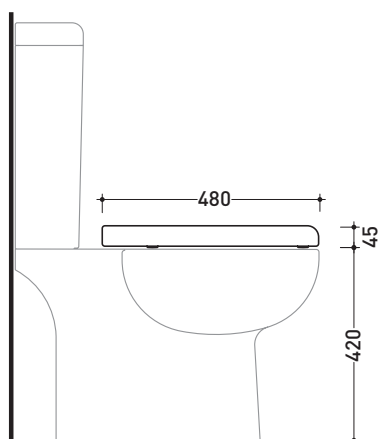

SRCW03

Soft-closing thermosetting wrapping seat & cover

Complements: **Sprint back to wall wc** [SR117]
Sprint wall hung wc [SR118]
Sprint monoblock wc [SR116 - SR115]

Package dim. **40 x 52 x 7 cm** | Weight **3 kg** | Pz. Pallet n° -

art. SR115 / SR116
vista zenitale / zenital view

art. SR117
vista zenitale / zenital view

art. SR118
vista zenitale / zenital view

art. SR115 / SR116
vista laterale / lateral view

art. SR117
vista laterale / lateral view

art. SR118
vista laterale / lateral view

size in mm

july 2016

THERMOSETTING: glossy finish

matt finish

COLORS IN ELIMINATION