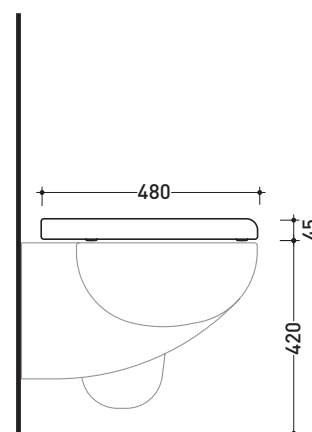

SRCW03

Soft-closing thermosetting wrapping seat & cover

Complements: **Sprint back to wall wc** [SR117]
Sprint wall hung wc [SR118]
Sprint monoblock wc [SR116 - SR115]

Package dim. **40 x 52 x 7 cm** | Weight **3 kg** | Pz. Pallet n° -

art. SR115 / SR116
vista zenitale / zenital view

art. SR117
vista zenitale / zenital view

art. SR118
vista zenitale / zenital view

art. SR115 / SR116
vista laterale / lateral view

art. SR117
vista laterale / lateral view

art. SR118
vista laterale / lateral view

size in mm

july 2016

THERMOSETTING: glossy finish

matt finish

COLORS IN ELIMINATION