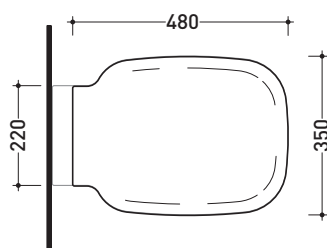

SRCW03

Soft-closing thermosetting wrapping seat & cover

Complements: **Sprint back to wall wc** [SR117]
Sprint wall hung wc [SR118]
Sprint monoblock wc [SR116 - SR115]

Package dim. **40 x 52 x 7 cm** | Weight **3 kg** | Pz. Pallet n° -

art. SR115 / SR116
vista zenitale / zenital view

art. SR117
vista zenitale / zenital view

art. SR118
vista zenitale / zenital view

art. SR115 / SR116
vista laterale / lateral view

art. SR117
vista laterale / lateral view

art. SR118
vista laterale / lateral view

size in mm

july 2016

THERMOSETTING: glossy finish

matt finish

COLORS IN ELIMINATION