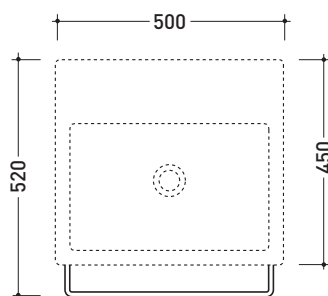

Acquagrande

➔ **FLAMINIA.**

design **GIULIO CAPPELLINI** and **ROBERTO PALOMBA** 1997

STUB50 for Acqualight

Supporting brackets for wall hung Acqualight art. 5058

Complements: Acqualight wall hung basin (5058)
Line taps basin: ONE - NOKE' - SI - FOLD
Line accessories: TWO - HOOP - NOKE' - FOLD

Package dim. 62 x 23,5 x 5 cm | Weight 3 kg | Pz. Pallet n° -

vista zenitale / zenital view

vista frontale / frontal view

vista laterale / lateral view

size in mm

april 2016

STEEL: glossy finish

Chrome