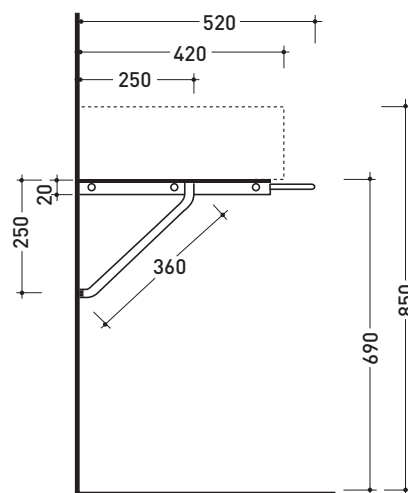

Acquagrande

➔ **FLAMINIA.**

design **GIULIO CAPPELLINI** and **ROBERTO PALOMBA** 1997

STUB50 for Acqualight

Supporting brackets for wall hung Acqualight art. 5058

Complements: Acqualight wall hung basin (5058)
Line taps basin: ONE - NOKE' - SI - FOLD
Line accessories: TWO - HOOP - NOKE' - FOLD

Package dim. 62 x 23,5 x 5 cm | Weight 3 kg | Pz. Pallet n° -

vista zenitale / zenital view

vista frontale / frontal view

vista laterale / lateral view

size in mm

april 2016

STEEL: glossy finish

Chrome