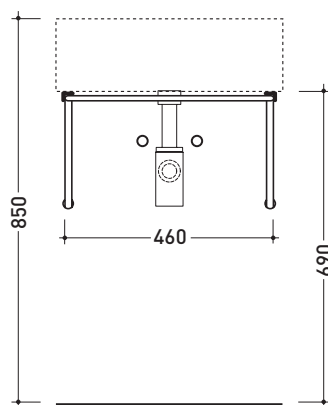

Acquagrande

➔ **FLAMINIA.**

design **GIULIO CAPPELLINI** and **ROBERTO PALOMBA** 1997

STUB50 for Acqualight

Supporting brackets for wall hung Acqualight art. 5058

Complements: Acqualight wall hung basin (5058)
Line taps basin: ONE - NOKE' - SI - FOLD
Line accessories: TWO - HOOP - NOKE' - FOLD

Package dim. 62 x 23,5 x 5 cm | Weight 3 kg | Pz. Pallet n° -

vista zenitale / zenital view

vista frontale / frontal view

vista laterale / lateral view

size in mm

april 2016

STEEL: glossy finish

Chrome