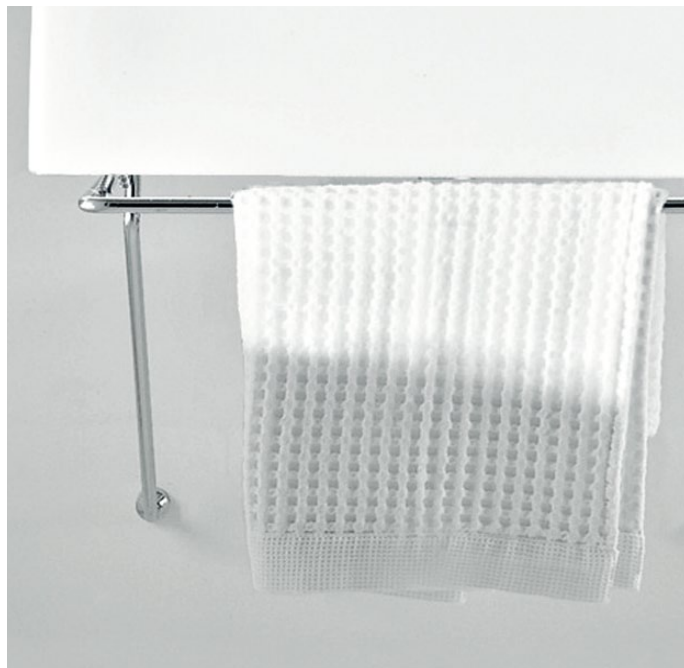

Acquagrande

➔ **FLAMINIA.**

design **GIULIO CAPPELLINI** and **ROBERTO PALOMBA** 1997

STUB50 for Acqualight

Supporting brackets for wall hung Acqualight art. 5058

Complements: Acqualight wall hung basin (5058)
Line taps basin: ONE - NOKE' - SI - FOLD
Line accessories: TWO - HOOP - NOKE' - FOLD

Package dim. 62 x 23,5 x 5 cm | Weight 3 kg | Pz. Pallet n° -

vista zenitale / zenital view

vista frontale / frontal view

vista laterale / lateral view

size in mm

april 2016

STEEL: glossy finish

Chrome