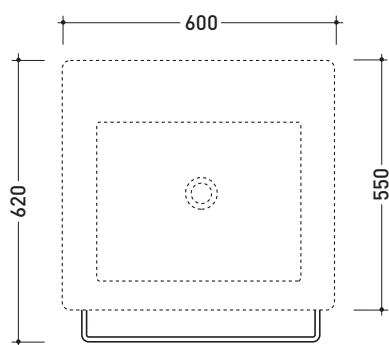

Acquagrande

design **GIULIO CAPPELLINI** and **ROBERTO PALOMBA** 1997

STUB60 for Acquagrande 60

Supporting brackets for wall hung Acquagrande 60 art. 5052

Complements: Acquagrande 60 wall hung basin (5052)
Line taps basin: ONE - NOKE' - SI - FOLD
Line accessories: TWO - HOOP - NOKE' - FOLD

Package dim. 62 x 23,5 x 5 cm | Weight 3 kg | Pz. Pallet n° -

➔ **FLAMINIA.**

vista zenitale / zenital view

vista frontale / frontal view

vista laterale / lateral view

size in mm

april 2016

STEEL: glossy finish