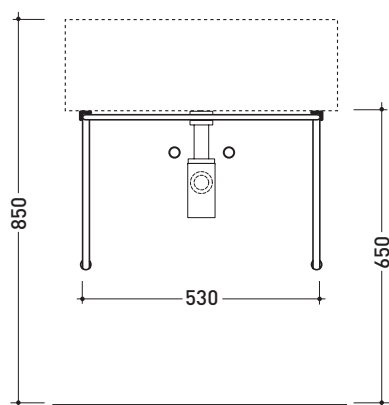

Acquagrande

design **GIULIO CAPPELLINI** and **ROBERTO PALOMBA** 1997

STUB60 for Acquagrande 60

Supporting brackets for wall hung Acquagrande 60 art. 5052

Complements: Acquagrande 60 wall hung basin (5052)
Line taps basin: ONE - NOKE' - SI - FOLD
Line accessories: TWO - HOOP - NOKE' - FOLD

Package dim. 62 x 23,5 x 5 cm | Weight 3 kg | Pz. Pallet n° -

➔ **FLAMINIA.**

vista zenitale / zenital view

vista frontale / frontal view

vista laterale / lateral view

size in mm

april 2016

STEEL: glossy finish