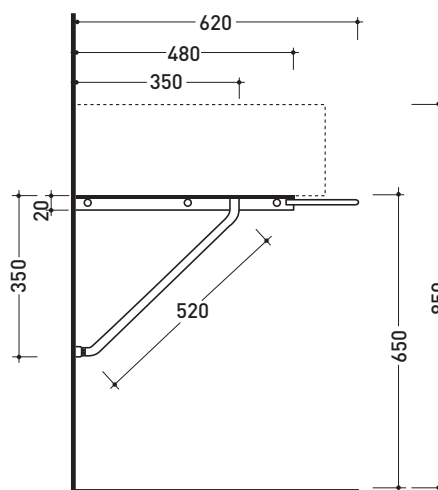

Package dim. 62 x 23,5 x 5 cm | Weight 3 kg | Pz. Pallet n° -

➔ **FLAMINIA.**

vista zenitale / zenital view

vista frontale / frontal view

vista laterale / lateral view

size in mm

april 2016

STEEL: glossy finish