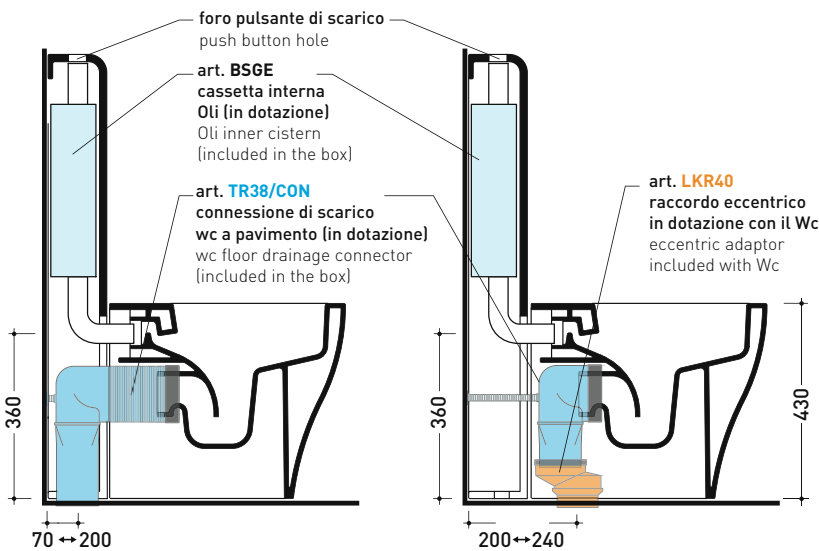

## TR38 + APP Wc btw goclean® (AP117G)

Monoblock cistern with floor trap (OLI 3-6 lt flushing system art. BSGE and drainage connector for floor trap art. TR38CON included)

Complements: **Astra wc back to wall goclean** (AS117G)  
**Link wc back to wall goclean** (LK117G)  
**Quick wc back to wall goclean** (QK117G)

## TR38 + APP Wc btw goclean® (AP117G)

Monoblock cistern with floor trap (OLI 3-6 lt flushing system art. BSGE and drainage connector for floor trap art. TR38CON included)

Complements: Astra wc back to wall goclean (AS117G)  
Link wc back to wall goclean (LK117G)  
Quick wc back to wall goclean (QK117G)

Package dim. 103 x 17,5 x 44 cm | Weight 28,3 kg | Pz. Pallet n° 12

FLOOR TRAP (S)

vista zenitale / zenital view

sezione longitudinale / section

sezione longitudinale / section

vista frontale parete / wall frontal view