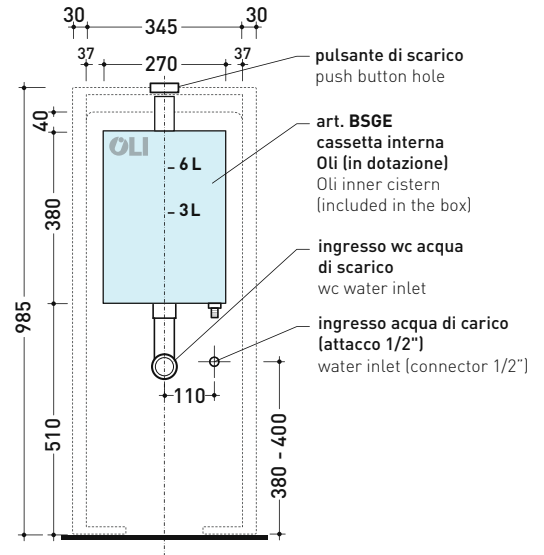

## TR38 + APP Wc btw goclean® (AP117G)

Monoblock cistern with floor trap (OLI 3-6 lt flushing system art. BSGE and drainage connector for floor trap art. TR38CON included)

Complements: Astra wc back to wall goclean (AS117G)  
Link wc back to wall goclean (LK117G)  
Quick wc back to wall goclean (QK117G)

Package dim. 103 x 17,5 x 44 cm | Weight 28,3 kg | Pz. Pallet n° 12

FLOOR TRAP (S)

vista zenitale / zenital view

sezione longitudinale / section

sezione longitudinale / section

vista frontale parete / wall frontal view