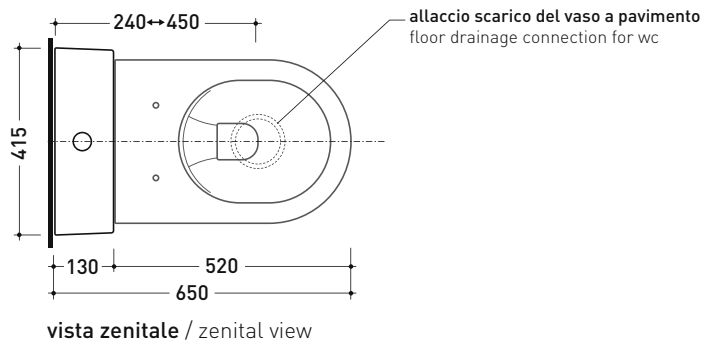

## TR38 + APP Wc btw goclean® (AP117G)

Monoblock cistern with floor trap (OLI 3-6 lt flushing system art. BSGE and drainage connector for floor trap art. TR38CON included)

Complements: Astra wc back to wall goclean (AS117G)  
Link wc back to wall goclean (LK117G)  
Quick wc back to wall goclean (QK117G)

Package dim. 103 x 17,5 x 44 cm | Weight 28,3 kg | Pz. Pallet n° 12

FLOOR TRAP (S)

sizes in mm

Please consider a 2% tolerance on indicated measurements

CERAMIC: glossy finish

matt finish