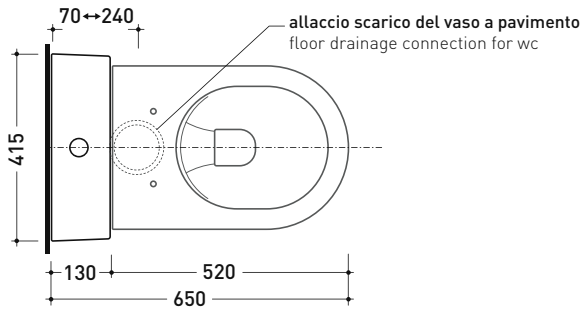

## TR38 + APP Wc btw goclean® (AP117G)

Monoblock cistern with floor trap (OLI 3-6 lt flushing system art. BSGE and drainage connector for floor trap art. TR38CON included)

Complements: Astra wc back to wall goclean (AS117G)  
Link wc back to wall goclean (LK117G)  
Quick wc back to wall goclean (QK117G)

Package dim. 103 x 17,5 x 44 cm | Weight 28,3 kg | Pz. Pallet n° 12

FLOOR TRAP (S)

vista zenitale / zenital view

sezione longitudinale / section

sezione longitudinale / section

vista frontale parete / wall frontal view