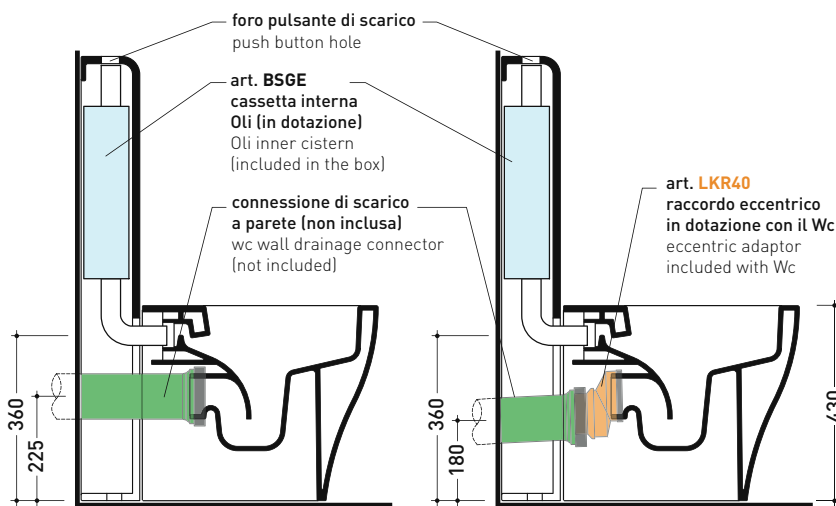

## TR38 + APP Wc btw goclean® (AP117G)

Monoblock cistern with floor trap (OLI 3-6 lt flushing system art. BSGE and drainage connector for floor trap art. TR38CON included)

Complements: **Astra wc back to wall goclean** (AS117G)  
**Link wc back to wall goclean** (LK117G)  
**Quick wc back to wall goclean** (QK117G)

Package dim. 103 x 17,5 x 44 cm | Weight 28,3 kg | Pz. Pallet n° 12

WALL TRAP (S)

pag. 1/3

vista zenitale / zenital view

sezione longitudinale / section

sezione longitudinale / section

vista frontale parete / wall frontal view

## TR38 + APP Wc btw goclean® (AP117G)

Monoblock cistern with floor trap (OLI 3-6 lt flushing system art. BSGE and drainage connector for floor trap art. TR38CON included)

Complements: Astra wc back to wall goclean (AS117G)  
Link wc back to wall goclean (LK117G)  
Quick wc back to wall goclean (QK117G)

Package dim. 103 x 17,5 x 44 cm | Weight 28,3 kg | Pz. Pallet n° 12

FLOOR TRAP (S)

vista zenitale / zenital view

sezione longitudinale / section

sezione longitudinale / section

vista frontale parete / wall frontal view