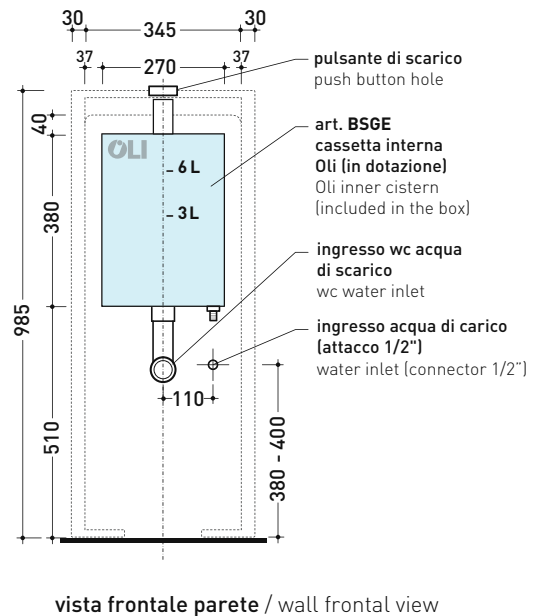

Package dim. 103 x 17,5 x 44 cm | Weight 28,3 kg | Pz. Pallet n° 12

FLOOR TRAP (S)

vista zenitale / zenital view

sezione longitudinale / section

sezione longitudinale / section

vista frontale parete / wall frontal view

## TR38 + APP Wc btw goclean® (AP117G)

Monoblock cistern with floor trap (OLI 3-6 lt flushing system art. BSGE and drainage connector for floor trap art. TR38CON included)

Complements: Astra wc back to wall goclean (AS117G)  
Link wc back to wall goclean (LK117G)  
Quick wc back to wall goclean (QK117G)

Package dim. 103 x 17,5 x 44 cm | Weight 28,3 kg | Pz. Pallet n° 12

FLOOR TRAP (S)

sizes in mm

Please consider a 2% tolerance on indicated measurements

CERAMIC: glossy finish

matt finish