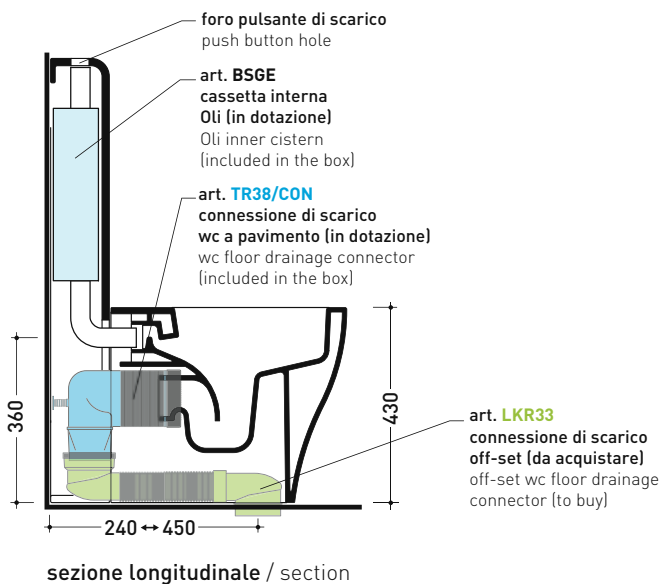

## TR38 + APP Wc btw goclean® (AP117G)

Monoblock cistern with floor trap (OLI 3-6 lt flushing system art. BSGE and drainage connector for floor trap art. TR38CON included)

Complements: Astra wc back to wall goclean (AS117G)  
Link wc back to wall goclean (LK117G)  
Quick wc back to wall goclean (QK117G)

sizes in mm

Please consider a 2% tolerance on indicated measurements

CERAMIC: glossy finish

white black

matt finish

milky white carbone fango argilla cenere

Package dim. 103 x 17,5 x 44 cm | Weight 28,3 kg | Pz. Pallet n° 12

FLOOR TRAP (S)

sizes in mm

Please consider a 2% tolerance on indicated measurements

CERAMIC: glossy finish

matt finish