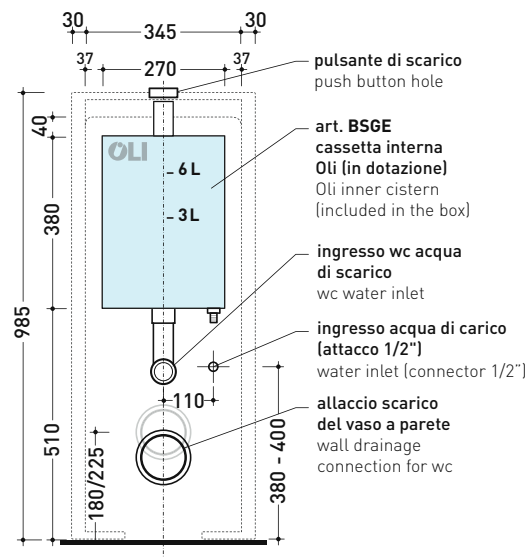

## TR38 + APP Wc btw goclean® (AP117G)

Monoblock cistern with floor trap (OLI 3-6 lt flushing system art. BSGE and drainage connector for floor trap art. TR38CON included)

Complements: **Astra wc back to wall goclean** (AS117G)  
**Link wc back to wall goclean** (LK117G)  
**Quick wc back to wall goclean** (QK117G)

Package dim. 103 x 17,5 x 44 cm | Weight 28,3 kg | Pz. Pallet n° 12

WALL TRAP (S)

pag. 1/3

vista zenitale / zenital view

sezione longitudinale / section

sezione longitudinale / section

vista frontale parete / wall frontal view

## TR38 + APP Wc btw goclean® (AP117G)

Monoblock cistern with floor trap (OLI 3-6 lt flushing system art. BSGE and drainage connector for floor trap art. TR38CON included)

Complements: Astra wc back to wall goclean (AS117G)  
Link wc back to wall goclean (LK117G)  
Quick wc back to wall goclean (QK117G)

Package dim. 103 x 17,5 x 44 cm | Weight 28,3 kg | Pz. Pallet n° 12

FLOOR TRAP (S)

vista zenitale / zenital view

sezione longitudinale / section

sezione longitudinale / section

vista frontale parete / wall frontal view