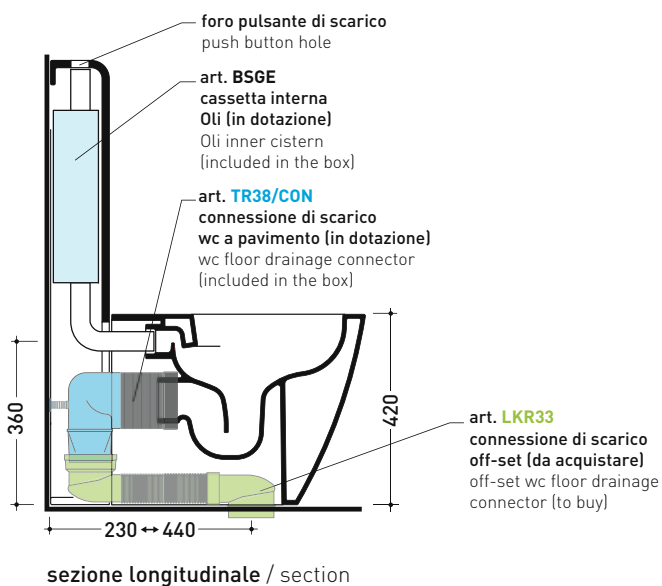

TR38 + LINK Wc btw goclean® (LK117G)

Monoblock cistern with floor trap (OLI 3-6 lt flushing system art. BSGE and drainage connector for floor trap art. TR38CON included)

Complements: **Astra wc back to wall goclean** (AS117G)
App wc back to wall goclean (AP117G)
Quick wc back to wall goclean (QK117G)

vista zenitale / zenital view

sezione longitudinale / section

sezione longitudinale / section

vista frontale parete / wall frontal view

sizes in mm

Please consider a 2% tolerance on indicated measurements

CERAMIC: glossy finish

white black

matt finish

milky white carbone fango argilla cenere

TR38 + LINK Wc btw goclean® (LK117G)

Monoblock cistern with floor trap (OLI 3-6 lt flushing system art. BSGE and drainage connector for floor trap art. TR38CON included)

Complements: Astra wc back to wall goclean (AS117G)
App wc back to wall goclean (AP117G)
Quick wc back to wall goclean (QK117G)

Package dim. 103 x 17,5 x 44 cm | Weight 28,3 kg | Pz. Pallet n° 12

FLOOR TRAP (S)