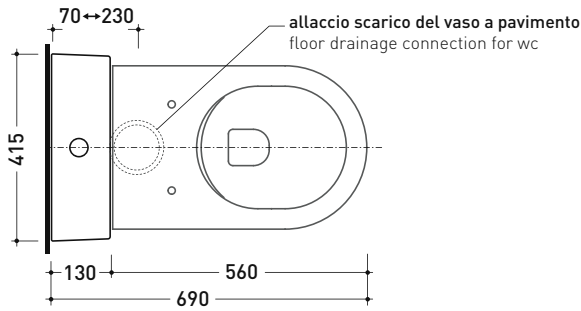

Package dim. 103 x 17,5 x 44 cm | Weight 28,3 kg | Pz. Pallet n° 12

WALL TRAP (S)

pag. 1/3

vista zenitale / zenital view

sezione longitudinale / section

sezione longitudinale / section

vista frontale parete / wall frontal view

sizes in mm

Please consider a 2% tolerance on indicated measurements

CERAMIC: glossy finish

matt finish

TR38 + LINK Wc btw goclean® (LK117G)

Monoblock cistern with floor trap (OLI 3-6 lt flushing system art. BSGE and drainage connector for floor trap art. TR38CON included)

Complements: **Astra wc back to wall goclean** (AS117G)
App wc back to wall goclean (AP117G)
Quick wc back to wall goclean (QK117G)

Package dim. 103 x 17,5 x 44 cm | Weight 28,3 kg | Pz. Pallet n° 12

FLOOR TRAP (S)

vista zenitale / zenital view

sezione longitudinale / section

sezione longitudinale / section

vista frontale parete / wall frontal view

sizes in mm

Please consider a 2% tolerance on indicated measurements

CERAMIC: glossy finish