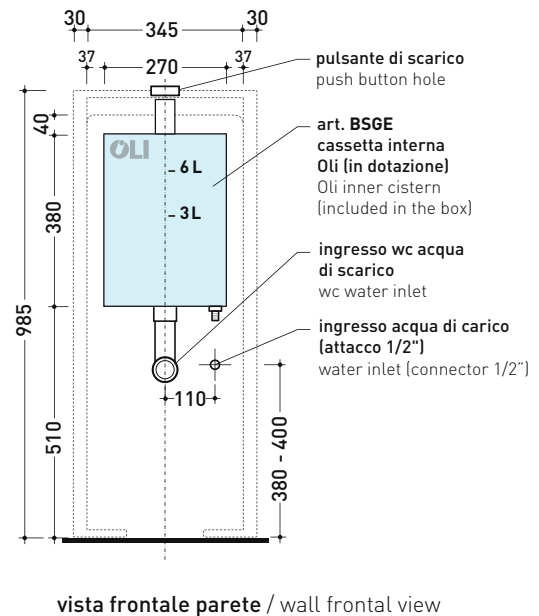

Complements: **Astra wc back to wall goclean** (AS117G)
App wc back to wall goclean (AP117G)
Quick wc back to wall goclean (QK117G)

Package dim. 103 x 17,5 x 44 cm | Weight 28,3 kg | Pz. Pallet n° 12

FLOOR TRAP (S)

vista zenitale / zenital view

sezione longitudinale / section

sezione longitudinale / section

vista frontale parete / wall frontal view

sizes in mm

Please consider a 2% tolerance on indicated measurements

CERAMIC: glossy finish

white black

matt finish

milky white carbone fango argilla cenere

TR38 + LINK Wc btw goclean® (LK117G)

Monoblock cistern with floor trap (OLI 3-6 lt flushing system art. BSGE and drainage connector for floor trap art. TR38CON included)

Complements: Astra wc back to wall goclean (AS117G)
App wc back to wall goclean (AP117G)
Quick wc back to wall goclean (QK117G)

Package dim. 103 x 17,5 x 44 cm | Weight 28,3 kg | Pz. Pallet n° 12

FLOOR TRAP (S)