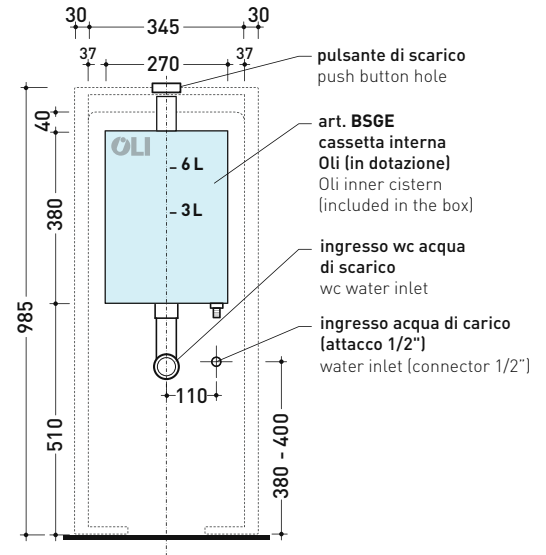

Package dim. 103 x 17,5 x 44 cm | Weight 28,3 kg | Pz. Pallet n° 12

WALL TRAP (S)

pag. 1/3

vista zenitale / zenital view

sezione longitudinale / section

sezione longitudinale / section

vista frontale parete / wall frontal view

sizes in mm

Please consider a 2% tolerance on indicated measurements

CERAMIC: glossy finish

matt finish

TR38 + LINK Wc btw goclean® (LK117G)

Monoblock cistern with floor trap (OLI 3-6 lt flushing system art. BSGE and drainage connector for floor trap art. TR38CON included)

Complements: **Astra wc back to wall goclean** (AS117G)
App wc back to wall goclean (AP117G)
Quick wc back to wall goclean (QK117G)

Package dim. 103 x 17,5 x 44 cm | Weight 28,3 kg | Pz. Pallet n° 12

FLOOR TRAP (S)

vista zenitale / zenital view

sezione longitudinale / section

sezione longitudinale / section

vista frontale parete / wall frontal view

sizes in mm

Please consider a 2% tolerance on indicated measurements

CERAMIC: glossy finish