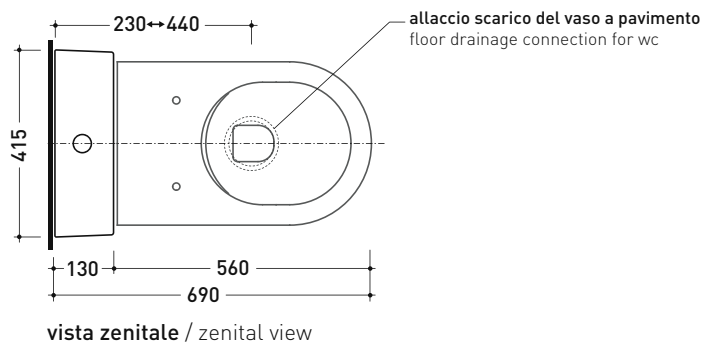

TR38 + LINK Wc btw goclean® (LK117G)

Monoblock cistern with floor trap (OLI 3-6 lt flushing system art. BSGE and drainage connector for floor trap art. TR38CON included)

Complements: Astra wc back to wall goclean (AS117G)
App wc back to wall goclean (AP117G)
Quick wc back to wall goclean (QK117G)

Package dim. 103 x 17,5 x 44 cm | Weight 28,3 kg | Pz. Pallet n° 12

sizes in mm

Please consider a 2% tolerance on indicated measurements

CERAMIC: glossy finish

matt finish