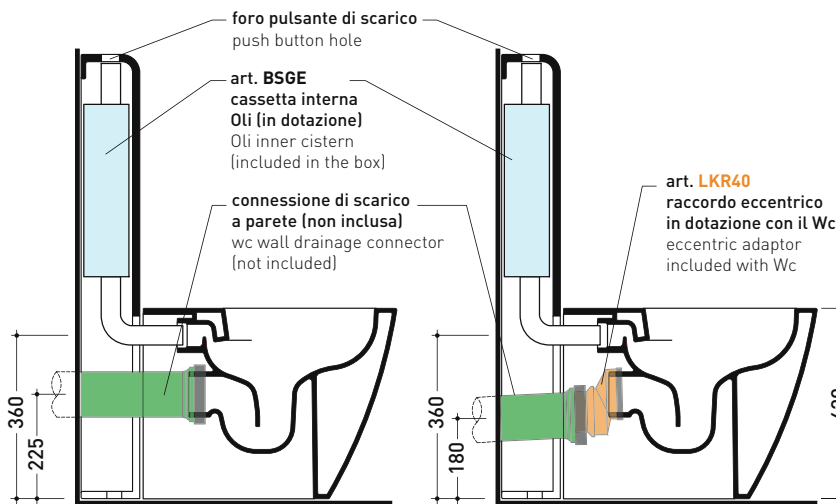

TR38 + LINK Wc btw goclean® (LK117G)

Monoblock cistern with floor trap (OLI 3-6 lt flushing system art. BSGE and drainage connector for floor trap art. TR38CON included)

Complements: **Astra wc back to wall goclean** (AS117G)
App wc back to wall goclean (AP117G)
Quick wc back to wall goclean (QK117G)

Package dim. 103 x 17,5 x 44 cm | Weight 28,3 kg | Pz. Pallet n° 12

WALL TRAP (S)

pag. 1/3

vista zenitale / zenital view

sezione longitudinale / section

sezione longitudinale / section

vista frontale parete / wall frontal view

sizes in mm

Please consider a 2% tolerance on indicated measurements

CERAMIC: glossy finish

matt finish

TR38 + LINK Wc btw goclean® (LK117G)

Monoblock cistern with floor trap (OLI 3-6 lt flushing system art. BSGE and drainage connector for floor trap art. TR38CON included)

Complements: **Astra wc back to wall goclean** (AS117G)
App wc back to wall goclean (AP117G)
Quick wc back to wall goclean (QK117G)

Package dim. 103 x 17,5 x 44 cm | Weight 28,3 kg | Pz. Pallet n° 12

FLOOR TRAP (S)