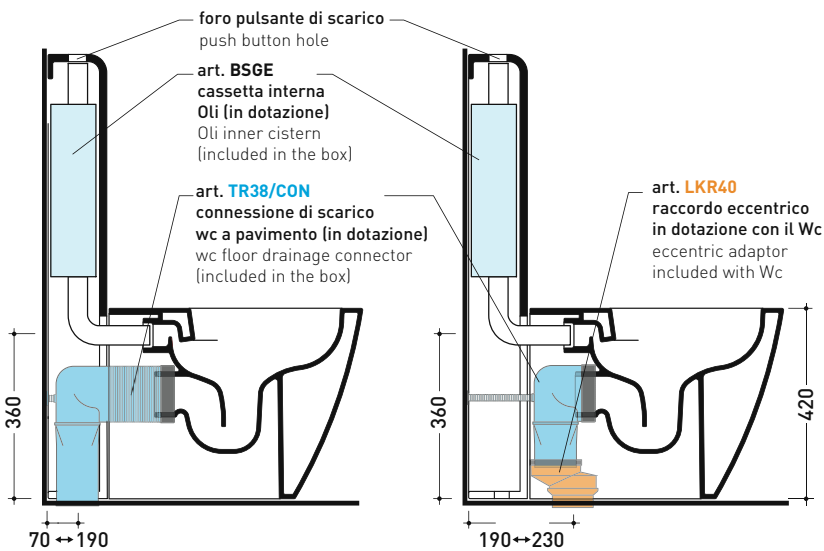

TR38 + LINK Wc btw goclean® (LK117G)

Monoblock cistern with floor trap (OLI 3-6 lt flushing system art. BSGE and drainage connector for floor trap art. TR38CON included)

Complements: **Astra wc back to wall goclean** (AS117G)
App wc back to wall goclean (AP117G)
Quick wc back to wall goclean (QK117G)

sizes in mm

Please consider a 2% tolerance on indicated measurements

CERAMIC: glossy finish

matt finish

TR38 + LINK Wc btw goclean® (LK117G)

Monoblock cistern with floor trap (OLI 3-6 lt flushing system art. BSGE and drainage connector for floor trap art. TR38CON included)

Complements: **Astra wc back to wall goclean** (AS117G)
App wc back to wall goclean (AP117G)
Quick wc back to wall goclean (QK117G)

Package dim. 103 x 17,5 x 44 cm | Weight 28,3 kg | Pz. Pallet n° 12

FLOOR TRAP (S)

vista zenitale / zenital view

sezione longitudinale / section

sezione longitudinale / section

vista frontale parete / wall frontal view

sizes in mm

Please consider a 2% tolerance on indicated measurements

CERAMIC: glossy finish