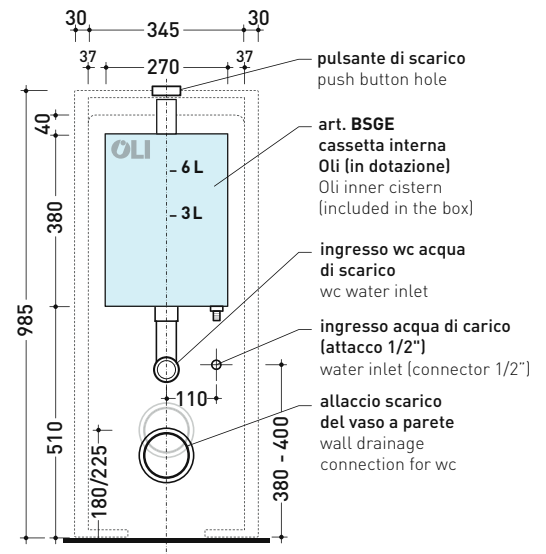

TR38 + LINK Wc btw goclean® (LK117G)

Monoblock cistern with floor trap (OLI 3-6 lt flushing system art. BSGE and drainage connector for floor trap art. TR38CON included)

Complements: **Astra wc back to wall goclean** (AS117G)
App wc back to wall goclean (AP117G)
Quick wc back to wall goclean (QK117G)

Package dim. 103 x 17,5 x 44 cm | Weight 28,3 kg | Pz. Pallet n° 12

WALL TRAP (S)

pag. 1/3

vista zenitale / zenital view

sezione longitudinale / section

sezione longitudinale / section

vista frontale parete / wall frontal view

sizes in mm

Please consider a 2% tolerance on indicated measurements

CERAMIC: glossy finish

matt finish

TR38 + LINK Wc btw goclean® (LK117G)

Monoblock cistern with floor trap (OLI 3-6 lt flushing system art. BSGE and drainage connector for floor trap art. TR38CON included)

Complements: **Astra wc back to wall goclean** (AS117G)
App wc back to wall goclean (AP117G)
Quick wc back to wall goclean (QK117G)

Package dim. 103 x 17,5 x 44 cm | Weight 28,3 kg | Pz. Pallet n° 12

FLOOR TRAP (S)