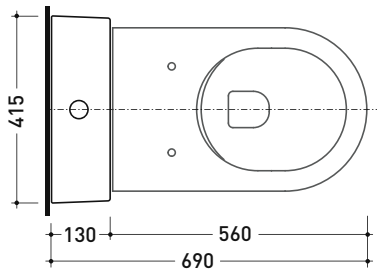

Package dim. 103 x 17,5 x 44 cm | Weight 28,3 kg | Pz. Pallet n° 12

WALL TRAP (S)

pag. 1/3

vista zenitale / zenital view

sezione longitudinale / section

sezione longitudinale / section

vista frontale parete / wall frontal view

sizes in mm

Please consider a 2% tolerance on indicated measurements

CERAMIC: glossy finish

matt finish

TR38 + LINK Wc btw goclean® (LK117G)

Monoblock cistern with floor trap (OLI 3-6 lt flushing system art. BSGE and drainage connector for floor trap art. TR38CON included)

vista zenitale / zenital view

sezione longitudinale / section

sezione longitudinale / section

vista frontale parete / wall frontal view

sizes in mm

Please consider a 2% tolerance on indicated measurements

CERAMIC: glossy finish

sizes in mm

Please consider a 2% tolerance on indicated measurements

CERAMIC: glossy finish

matt finish