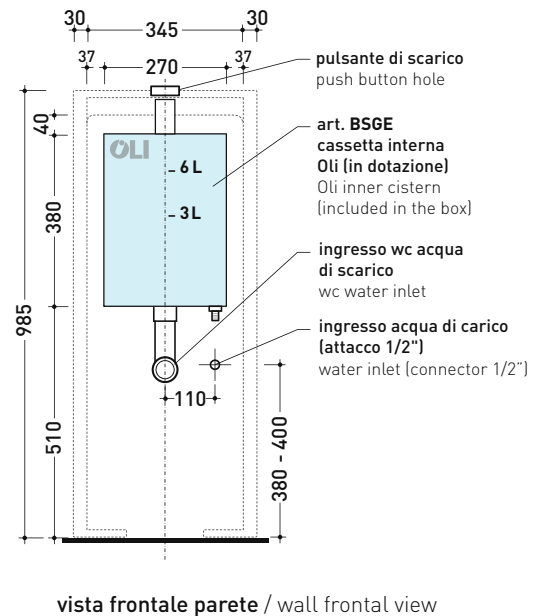

sizes in mm

Please consider a 2% tolerance on indicated measurements

CERAMIC: glossy finish

white

TR38 + QUICK Wc btw goclean® (QK117G)

Monoblock cistern with floor trap (OLI 3-6 lt flushing system art. BSGE and drainage connector for floor trap art. TR38CON included)

vista zenitale / zenital view

sezione longitudinale / section

sezione longitudinale / section

vista frontale parete / wall frontal view

sizes in mm

Please consider a 2% tolerance on indicated measurements

CERAMIC: glossy finish

white

TR38 + QUICK Wc btw goclean® (QK117G)

Monoblock cistern with floor trap (OLI 3-6 lt flushing system art. BSGE and drainage connector for floor trap art. TR38CON included)

Complements: **Astra wc back to wall goclean** (AS117G)
App wc back to wall goclean (AP117G)
Link wc back to wall goclean (LK117G)

Package dim. 103 x 17,5 x 44 cm | Weight 28,3 kg | Pz. Pallet n° 12

FLOOR TRAP (S)

sizes in mm

Please consider a 2% tolerance on indicated measurements

CERAMIC: glossy finish

white