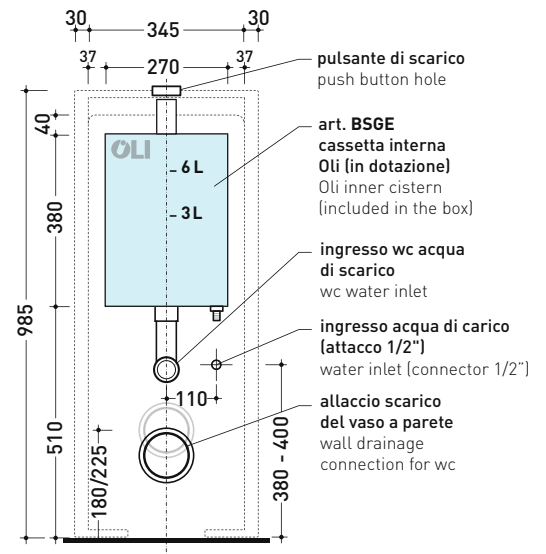

TR38 + QUICK Wc btw goclean® (QK117G)

Monoblock cistern with floor trap (OLI 3-6 lt flushing system art. BSGE and drainage connector for floor trap art. TR38CON included)

Complements: **Astra wc back to wall goclean** (AS117G)
App wc back to wall goclean (AP117G)
Link wc back to wall goclean (LK117G)

Package dim. 103 x 17,5 x 44 cm | Weight 28,3 kg | Pz. Pallet n° 12

WALL TRAP (S)

pag. 1/3

vista zenitale / zenital view

sezione longitudinale / section

sezione longitudinale / section

vista frontale parete / wall frontal view

sizes in mm

Please consider a 2% tolerance on indicated measurements

CERAMIC: glossy finish

white

TR38 + QUICK Wc btw goclean® (QK117G)

Monoblock cistern with floor trap (OLI 3-6 lt flushing system art. BSGE and drainage connector for floor trap art. TR38CON included)

Complements: **Astra wc back to wall goclean** (AS117G)
App wc back to wall goclean (AP117G)
Link wc back to wall goclean (LK117G)

Package dim. 103 x 17,5 x 44 cm | Weight 28,3 kg | Pz. Pallet n° 12

FLOOR TRAP (S)