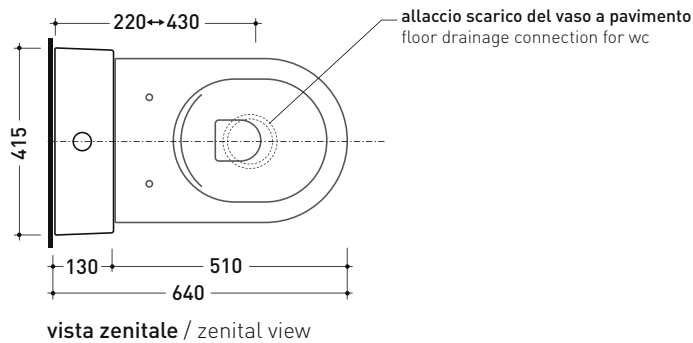

vista zenitale / zenital view

sezione longitudinale / section

sezione longitudinale / section

vista frontale parete / wall frontal view

sizes in mm

Please consider a 2% tolerance on indicated measurements

CERAMIC: glossy finish

white

TR38 + QUICK Wc btw goclean® (QK117G)

Monoblock cistern with floor trap (OLI 3-6 lt flushing system art. BSGE and drainage connector for floor trap art. TR38CON included)

Complements: **Astra wc back to wall goclean** (AS117G)
App wc back to wall goclean (AP117G)
Link wc back to wall goclean (LK117G)

Package dim. 103 x 17,5 x 44 cm | Weight 28,3 kg | Pz. Pallet n° 12

FLOOR TRAP (S)

sizes in mm

Please consider a 2% tolerance on indicated measurements

CERAMIC: glossy finish

white