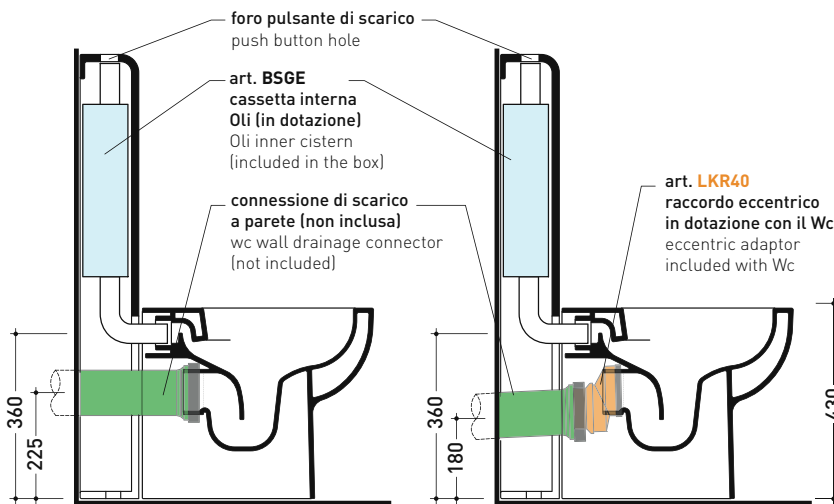

TR38 + QUICK Wc btw goclean® (QK117G)

Monoblock cistern with floor trap (OLI 3-6 lt flushing system art. BSGE and drainage connector for floor trap art. TR38CON included)

Complements: **Astra wc back to wall goclean** (AS117G)
App wc back to wall goclean (AP117G)
Link wc back to wall goclean (LK117G)

Package dim. 103 x 17,5 x 44 cm | Weight 28,3 kg | Pz. Pallet n° 12

WALL TRAP (S)

pag. 1/3

vista zenitale / zenital view

sezione longitudinale / section

sezione longitudinale / section

vista frontale parete / wall frontal view

sizes in mm

Please consider a 2% tolerance on indicated measurements

CERAMIC: glossy finish

white

TR38 + QUICK Wc btw goclean® (QK117G)

Monoblock cistern with floor trap (OLI 3-6 lt flushing system art. BSGE and drainage connector for floor trap art. TR38CON included)

Complements: **Astra wc back to wall goclean** (AS117G)
App wc back to wall goclean (AP117G)
Link wc back to wall goclean (LK117G)

Package dim. 103 x 17,5 x 44 cm | Weight 28,3 kg | Pz. Pallet n° 12

FLOOR TRAP (S)