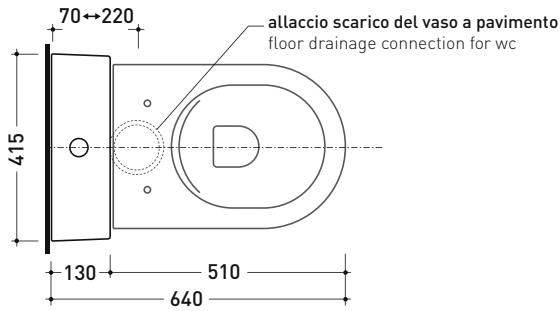

Package dim. 103 x 17,5 x 44 cm | Weight 28,3 kg | Pz. Pallet n° 12

WALL TRAP (S)

pag. 1/3

vista zenitale / zenital view

sezione longitudinale / section

sezione longitudinale / section

vista frontale parete / wall frontal view

sizes in mm

Please consider a 2% tolerance on indicated measurements

CERAMIC: glossy finish

white

TR38 + QUICK Wc btw goclean® (QK117G)

Monoblock cistern with floor trap (OLI 3-6 lt flushing system art. BSGE and drainage connector for floor trap art. TR38CON included)

Complements: **Astra wc back to wall goclean** (AS117G)
App wc back to wall goclean (AP117G)
Link wc back to wall goclean (LK117G)

Package dim. 103 x 17,5 x 44 cm | Weight 28,3 kg | Pz. Pallet n° 12

FLOOR TRAP (S)

vista zenitale / zenital view

sezione longitudinale / section

sezione longitudinale / section

vista frontale parete / wall frontal view

sizes in mm

Please consider a 2% tolerance on indicated measurements

CERAMIC: glossy finish