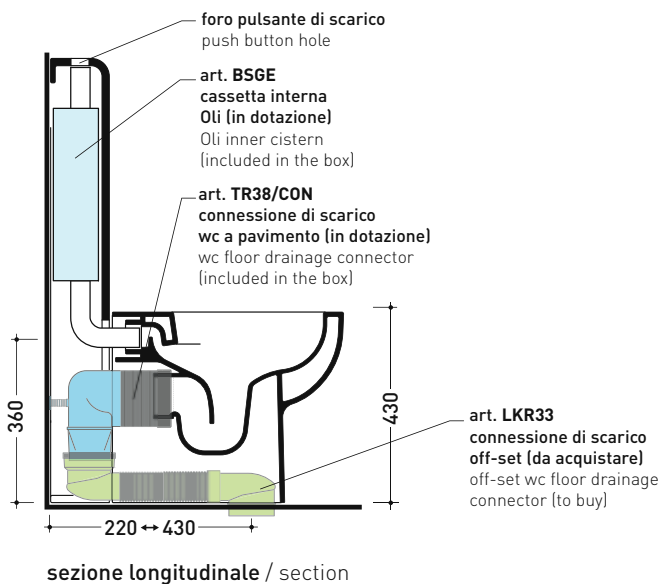

sizes in mm

Please consider a 2% tolerance on indicated measurements

CERAMIC: glossy finish

white

TR38 + QUICK Wc btw goclean® (QK117G)

Monoblock cistern with floor trap (OLI 3-6 lt flushing system art. BSGE and drainage connector for floor trap art. TR38CON included)

vista zenitale / zenital view

sezione longitudinale / section

sezione longitudinale / section

vista frontale parete / wall frontal view

sizes in mm

Please consider a 2% tolerance on indicated measurements

CERAMIC: glossy finish

white

TR38 + QUICK Wc btw goclean® (QK117G)

Monoblock cistern with floor trap (OLI 3-6 lt flushing system art. BSGE and drainage connector for floor trap art. TR38CON included)

Complements: **Astra wc back to wall goclean** (AS117G)
App wc back to wall goclean (AP117G)
Link wc back to wall goclean (LK117G)

Package dim. 103 x 17,5 x 44 cm | Weight 28,3 kg | Pz. Pallet n° 12

FLOOR TRAP (S)

sizes in mm

Please consider a 2% tolerance on indicated measurements

CERAMIC: glossy finish

white