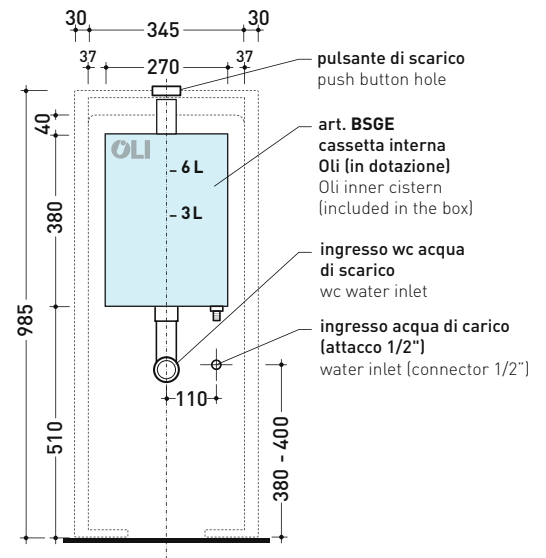

Package dim. 103 x 17,5 x 44 cm | Weight 28,3 kg | Pz. Pallet n° 12

WALL TRAP (S)

pag. 1/3

vista zenitale / zenital view

sezione longitudinale / section

sezione longitudinale / section

vista frontale parete / wall frontal view

sizes in mm

Please consider a 2% tolerance on indicated measurements

CERAMIC: glossy finish

white

TR38 + QUICK Wc btw goclean® (QK117G)

Monoblock cistern with floor trap (OLI 3-6 lt flushing system art. BSGE and drainage connector for floor trap art. TR38CON included)

Complements: **Astra wc back to wall goclean** (AS117G)
App wc back to wall goclean (AP117G)
Link wc back to wall goclean (LK117G)

Package dim. 103 x 17,5 x 44 cm | Weight 28,3 kg | Pz. Pallet n° 12

FLOOR TRAP (S)

vista zenitale / zenital view

sezione longitudinale / section

sezione longitudinale / section

vista frontale parete / wall frontal view

sizes in mm

Please consider a 2% tolerance on indicated measurements

CERAMIC: glossy finish