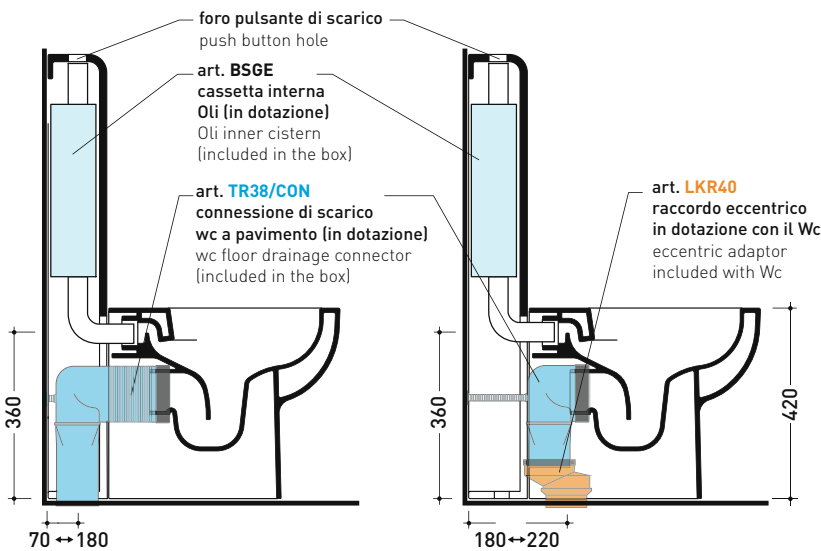

sizes in mm

Please consider a 2% tolerance on indicated measurements

CERAMIC: glossy finish

white

TR38 + QUICK Wc btw goclean® (QK117G)

Monoblock cistern with floor trap (OLI 3-6 lt flushing system art. BSGE and drainage connector for floor trap art. TR38CON included)

Complements: **Astra wc back to wall goclean** (AS117G)
App wc back to wall goclean (AP117G)
Link wc back to wall goclean (LK117G)

Package dim. 103 x 17,5 x 44 cm | Weight 28,3 kg | Pz. Pallet n° 12

FLOOR TRAP (S)

vista zenitale / zenital view

sezione longitudinale / section

sezione longitudinale / section

vista frontale parete / wall frontal view

sizes in mm

Please consider a 2% tolerance on indicated measurements

CERAMIC: glossy finish

white

TR38 + QUICK Wc btw goclean® (QK117G)

Monoblock cistern with floor trap (OLI 3-6 lt flushing system art. BSGE and drainage connector for floor trap art. TR38CON included)

Complements: **Astra wc back to wall goclean** (AS117G)
App wc back to wall goclean (AP117G)
Link wc back to wall goclean (LK117G)