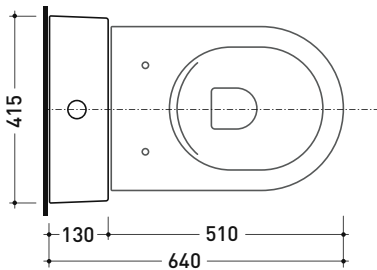

Package dim. 103 x 17,5 x 44 cm | Weight 28,3 kg | Pz. Pallet n° 12

WALL TRAP (S)

pag. 1/3

vista zenitale / zenital view

sezione longitudinale / section

sezione longitudinale / section

vista frontale parete / wall frontal view

sizes in mm

Please consider a 2% tolerance on indicated measurements

CERAMIC: glossy finish

white

TR38 + QUICK Wc btw goclean® (QK117G)

Monoblock cistern with floor trap (OLI 3-6 lt flushing system art. BSGE and drainage connector for floor trap art. TR38CON included)

vista zenitale / zenital view

sezione longitudinale / section

sezione longitudinale / section

vista frontale parete / wall frontal view

sizes in mm

Please consider a 2% tolerance on indicated measurements

CERAMIC: glossy finish

Package dim. 103 x 17,5 x 44 cm | Weight 28,3 kg | Pz. Pallet n° 12

FLOOR TRAP (S)

sizes in mm

Please consider a 2% tolerance on indicated measurements

CERAMIC: glossy finish

white