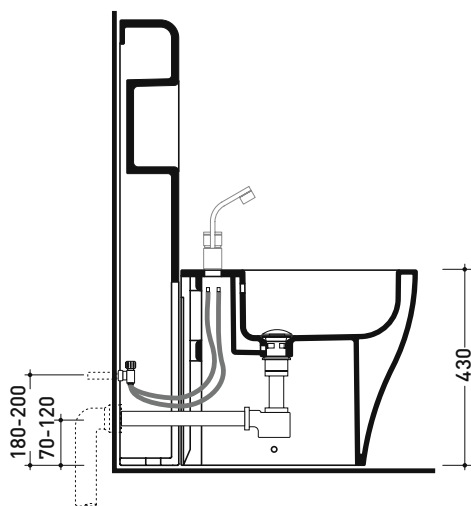

TR40 + bidet APP btw (AP217)

Bidet panel with shelf
(wall fixing kit included)

Complements: Link bidet back to wall (LK217)
Astra bidet back to wall (AS217)
Quick bidet back to wall (QK217)

Technical accessories: Short chrome siphon for bidet (SIFB/CR)
Stop & Go drain (PLSG)
CERAMIC Stop & Go drain (PLCE)
Two piece set chrome tap filters (RF026)

Package dim. 103 x 17,5 x 44 cm | Weight 29 kg | Pz. Pallet n° 12

vista zenitale / zenital view

sezione longitudinale / section

vista frontale parete / wall frontal view

vista frontale / frontal view

sizes in mm