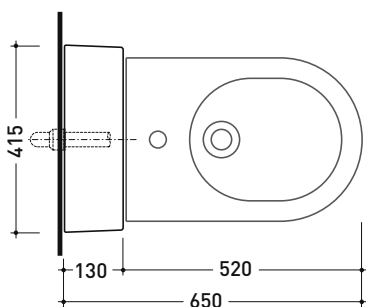

TR40 + bidet APP btw (AP217)

Bidet panel with shelf
(wall fixing kit included)

Complements: Link bidet back to wall (LK217)
Astra bidet back to wall (AS217)
Quick bidet back to wall (QK217)

Technical accessories: Short chrome siphon for bidet (SIFB/CR)
Stop & Go drain (PLSG)
CERAMIC Stop & Go drain (PLCE)
Two piece set chrome tap filters (RF026)

Package dim. 103 x 17,5 x 44 cm | Weight 29 kg | Pz. Pallet n° 12

vista zenitale / zenital view

sezione longitudinale / section

vista frontale parete / wall frontal view

vista frontale / frontal view

sizes in mm