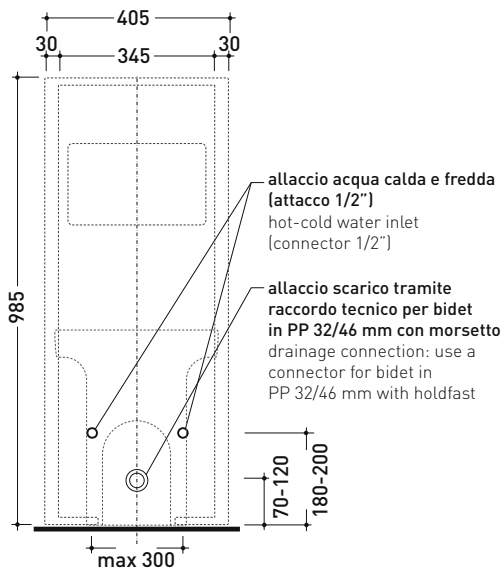

TR40 + bidet APP btw (AP217)

Bidet panel with shelf
(wall fixing kit included)

Complements: Link bidet back to wall (LK217)
Astra bidet back to wall (AS217)
Quick bidet back to wall (QK217)

Technical accessories: Short chrome siphon for bidet (SIFB/CR)
Stop & Go drain (PLSG)
CERAMIC Stop & Go drain (PLCE)
Two piece set chrome tap filters (RF026)

Package dim. 103 x 17,5 x 44 cm | Weight 29 kg | Pz. Pallet n° 12

vista zenitale / zenital view

sezione longitudinale / section

vista frontale parete / wall frontal view

vista frontale / frontal view

sizes in mm

Please consider a 2% tolerance on indicated measurements

CERAMIC: glossy finish

white black

matt finish

milky white carbone fango argilla cenere