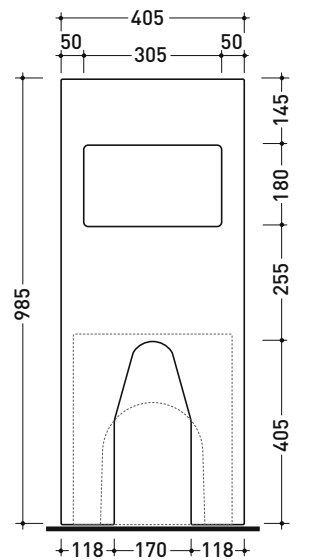

Technical accessories: **Short chrome siphon for bidet (SIFB/CR)**  
**Stop & Go drain (PLSG)**  
**CERAMIC Stop & Go drain (PLCE)**  
**Two piece set chrome tap filters (RF026)**

Package dim. 103 x 17,5 x 44 cm | Weight 29 kg | Pz. Pallet n° 12

vista zenitale / zenital view

sezione longitudinale / section

vista frontale parete / wall frontal view

vista frontale / frontal view

sizes in mm

Please consider a 2% tolerance on indicated measurements

CERAMIC: glossy finish