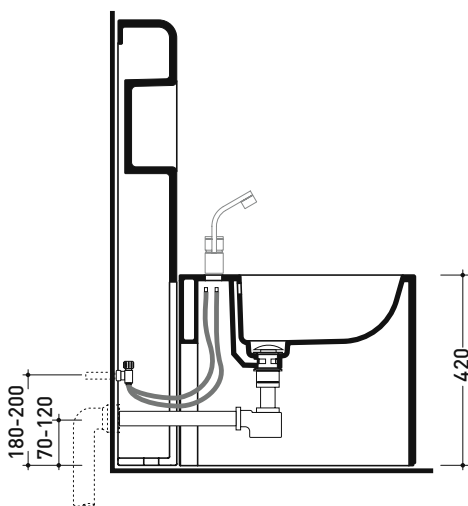

## TR40 + bidet ASTRA btw (AS217)

**Bidet panel with shelf**  
(wall fixing kit included)

Complements: **Link bidet back to wall (LK217)**  
**App bidet back to wall (AP217)**  
**Quick bidet back to wall (QK217)**

Technical accessories: **Short chrome siphon for bidet (SIFB/CR)**  
**Stop & Go drain (PLSG)**  
**CERAMIC Stop & Go drain (PLCE)**  
**Two piece set chrome tap filters (RF026)**

Package dim. 103 x 17,5 x 44 cm | Weight 29 kg | Pz. Pallet n° 12

vista zenitale / zenital view

sezione longitudinale / section

vista frontale parete / wall frontal view

vista frontale / frontal view

sizes in mm

Please consider a 2% tolerance on indicated measurements

CERAMIC: glossy finish