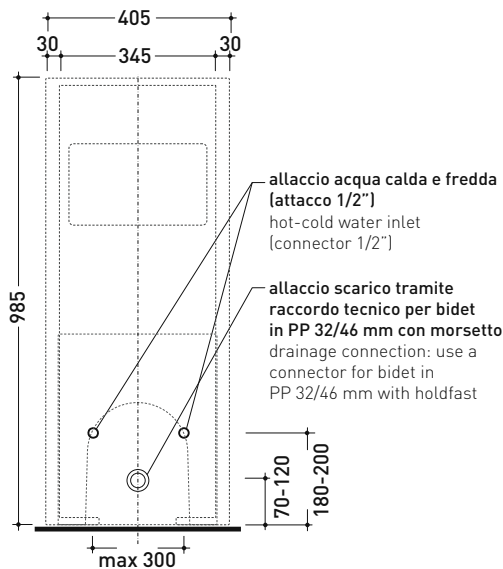

Technical accessories: **Short chrome siphon for bidet (SIFB/CR)**  
**Stop & Go drain (PLSG)**  
**CERAMIC Stop & Go drain (PLCE)**  
**Two piece set chrome tap filters (RF026)**

Package dim. 103 x 17,5 x 44 cm | Weight 29 kg | Pz. Pallet n° 12

vista zenitale / zenital view

sezione longitudinale / section

vista frontale parete / wall frontal view

vista frontale / frontal view

sizes in mm

Please consider a 2% tolerance on indicated measurements

CERAMIC: glossy finish