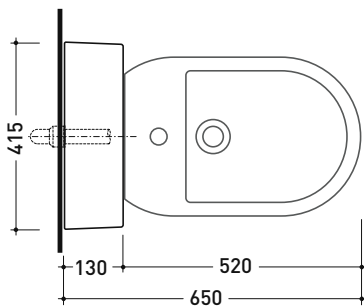

## TR40 + bidet ASTRA btw (AS217)

**Bidet panel with shelf**  
(wall fixing kit included)

Complements: **Link bidet back to wall (LK217)**  
**App bidet back to wall (AP217)**  
**Quick bidet back to wall (QK217)**

Technical accessories: **Short chrome siphon for bidet (SIFB/CR)**  
**Stop & Go drain (PLSG)**  
**CERAMIC Stop & Go drain (PLCE)**  
**Two piece set chrome tap filters (RF026)**

Package dim. 103 x 17,5 x 44 cm | Weight 29 kg | Pz. Pallet n° 12

vista zenitale / zenital view

sezione longitudinale / section

vista frontale parete / wall frontal view

vista frontale / frontal view

sizes in mm

Please consider a 2% tolerance on indicated measurements

CERAMIC: glossy finish