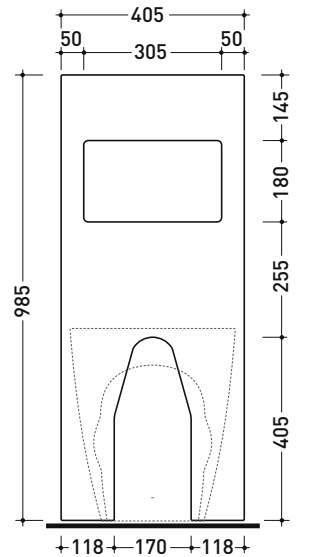

Package dim. 103 x 17,5 x 44 cm | Weight 29 kg | Pz. Pallet n° 12

vista zenitale / zenital view

sezione longitudinale / section

vista frontale parete / wall frontal view

vista frontale / frontal view

sizes in mm

Please consider a 2% tolerance on indicated measurements

CERAMIC: glossy finish

matt finish