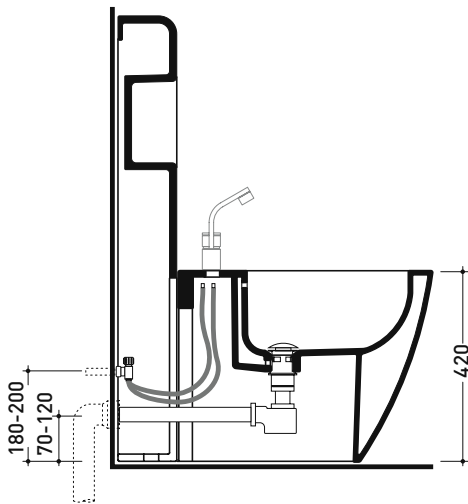

TR40 + bidet LINK btw (LK217)

Bidet panel with shelf
(wall fixing kit included)

Complements: App bidet back to wall (AP217)
Astra bidet back to wall (AS217)
Quick bidet back to wall (QK217)

Technical accessories: Short chrome siphon for bidet (SIFB/CR)
Stop & Go drain (PLSG)
CERAMIC Stop & Go drain (PLCE)
Two piece set chrome tap filters (RF026)

Package dim. 103 x 17,5 x 44 cm | Weight 29 kg | Pz. Pallet n° 12

vista zenitale / zenital view

sezione longitudinale / section

vista frontale parete / wall frontal view

vista frontale / frontal view

sizes in mm