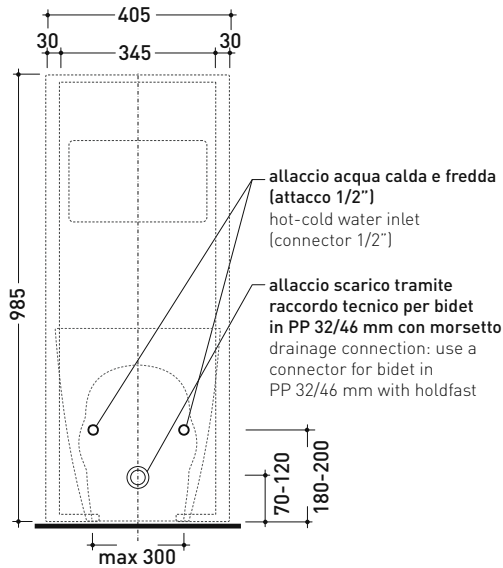

TR40 + bidet LINK btw (LK217)

Bidet panel with shelf
(wall fixing kit included)

Complements: App bidet back to wall (AP217)
Astra bidet back to wall (AS217)
Quick bidet back to wall (QK217)

Technical accessories: Short chrome siphon for bidet (SIFB/CR)
Stop & Go drain (PLSG)
CERAMIC Stop & Go drain (PLCE)
Two piece set chrome tap filters (RF026)

Package dim. 103 x 17,5 x 44 cm | Weight 29 kg | Pz. Pallet n° 12

vista zenitale / zenital view

sezione longitudinale / section

vista frontale parete / wall frontal view

vista frontale / frontal view

sizes in mm

Please consider a 2% tolerance on indicated measurements

CERAMIC: glossy finish

matt finish