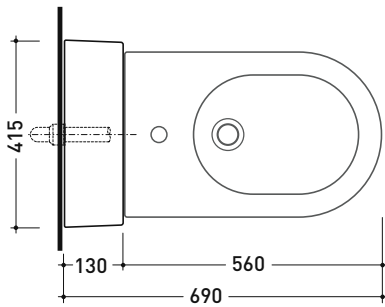

TR40 + bidet LINK btw (LK217)

Bidet panel with shelf
(wall fixing kit included)

Complements: App bidet back to wall (AP217)
Astra bidet back to wall (AS217)
Quick bidet back to wall (QK217)

Technical accessories: Short chrome siphon for bidet (SIFB/CR)
Stop & Go drain (PLSG)
CERAMIC Stop & Go drain (PLCE)
Two piece set chrome tap filters (RF026)

Package dim. 103 x 17,5 x 44 cm | Weight 29 kg | Pz. Pallet n° 12

vista zenitale / zenital view

sezione longitudinale / section

vista frontale parete / wall frontal view

vista frontale / frontal view

sizes in mm