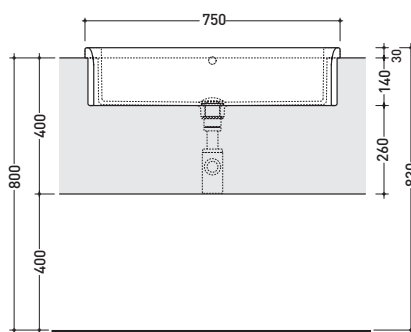

design ROMANO ADOLINI

2006

UNA75L Una 75

Semi-inset basin 75 cm

Complements: **Una furnishing** (UNA75C1 - UNA75C2 - UNA75V1 - UNA75V2 - UNA75M1 - UNA75M2)
Line taps basin: ONE - NOKE' - FOLD - SI
Line accessories: TWO - HOOP - NOKE' - FOLD

Technical accessories: **Chrome siphon** (SIFL/CR) - **Telescopic chrome siphon** (SIFL066)
Stop & Go drain (PLSG)
CERAMIC Stop & Go drain (PLCE)
Two piece set chrome tap filters (RF026)

Package dim. **76 x 20,5 x 61 cm** | Weight **30,7 kg** | Pz. Pallet n° **10**

vista zenitale / zenital view

vista frontale / frontal view

vista laterale / lateral view

sezione trasversale / section

sezione longitudinale / section

size in mm

september 2016

CERAMIC: glossy finish