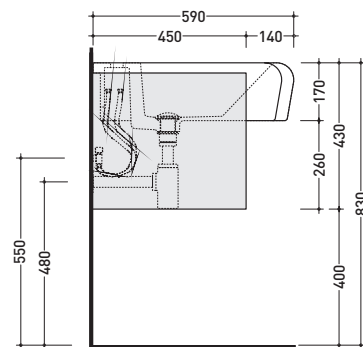

Technical accessories: **Chrome siphon** (SIFL/CR) - **Telescopic chrome siphon** (SIFL066)
Stop & Go drain (PLSG)
CERAMIC Stop & Go drain (PLCE)
Two piece set chrome tap filters (RF026)

Package dim. **76 x 20,5 x 61 cm** | Weight **30,7 kg** | Pz. Pallet n° **10**

vista zenitale / zenital view

vista frontale / frontal view

vista laterale / lateral view

sezione trasversale / section

sezione longitudinale / section

size in mm

september 2016

CERAMIC: glossy finish