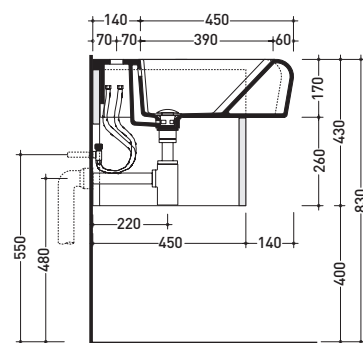

Technical accessories: **Chrome siphon** (SIFL/CR) - **Telescopic chrome siphon** (SIFL066)
Stop & Go drain (PLSG)
CERAMIC Stop & Go drain (PLCE)
Two piece set chrome tap filters (RF026)

Package dim. **76 x 20,5 x 61 cm** | Weight **30,7 kg** | Pz. Pallet n° **10**

vista zenitale / zenital view

vista frontale / frontal view

vista laterale / lateral view

sezione trasversale / section

sezione longitudinale / section

size in mm

september 2016

CERAMIC: glossy finish