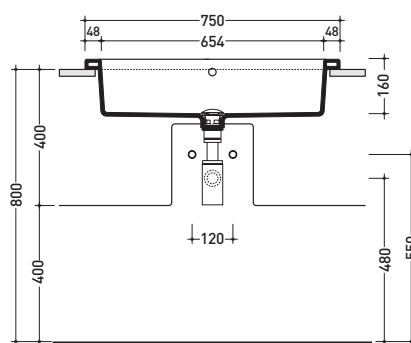

design ROMANO ADOLINI

2006

UNA75L Una 75

Semi-inset basin 75 cm

Complements: **Una furnishing** (UNA75C1 - UNA75C2 - UNA75V1 - UNA75V2 - UNA75M1 - UNA75M2)
Line taps basin: ONE - NOKE' - FOLD - SI
Line accessories: TWO - HOOP - NOKE' - FOLD

Technical accessories: **Chrome siphon** (SIFL/CR) - **Telescopic chrome siphon** (SIFL066)
Stop & Go drain (PLSG)
CERAMIC Stop & Go drain (PLCE)
Two piece set chrome tap filters (RF026)

Package dim. **76 x 20,5 x 61 cm** | Weight **30,7 kg** | Pz. Pallet n° **10**

vista zenitale / zenital view

vista frontale / frontal view

vista laterale / lateral view

sezione trasversale / section

sezione longitudinale / section

size in mm

september 2016

CERAMIC: glossy finish