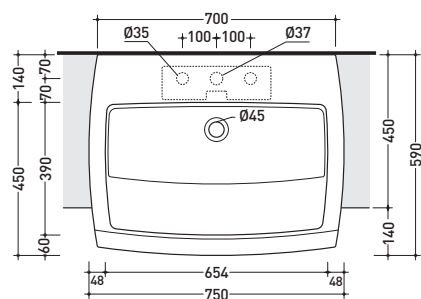

design ROMANO ADOLINI

2006

UNA75L Una 75

Semi-inset basin 75 cm

Complements: **Una furnishing** (UNA75C1 - UNA75C2 - UNA75V1 - UNA75V2 - UNA75M1 - UNA75M2)
Line taps basin: ONE - NOKE' - FOLD - SI
Line accessories: TWO - HOOP - NOKE' - FOLD

Technical accessories: **Chrome siphon** (SIFL/CR) - **Telescopic chrome siphon** (SIFL066)
Stop & Go drain (PLSG)
CERAMIC Stop & Go drain (PLCE)
Two piece set chrome tap filters (RF026)

Package dim. **76 x 20,5 x 61 cm** | Weight **30,7 kg** | Pz. Pallet n° **10**

vista zenitale / zenital view

vista frontale / frontal view

vista laterale / lateral view

sezione trasversale / section

sezione longitudinale / section

size in mm

september 2016

CERAMIC: glossy finish