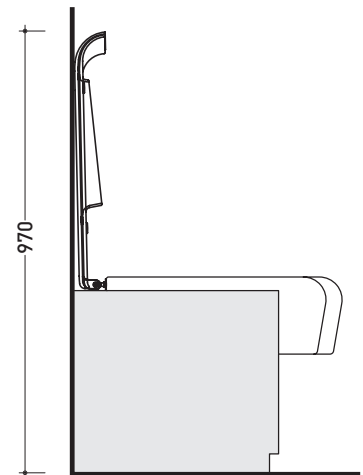

design ROMANO ADOLINI

2006

UNACW02

Thermosetting wrapping seat & cover

Complements: Una semi-inset wc (UNA/WC)

Package dim. 58 x 38 x 7 cm

Weight 4 kg

Pz. Pallet n° -

vista zenitale / zenital view

vista laterale / lateral view

vista laterale / lateral view

size in mm

september 2016

CERAMIC: glossy finish

white

black