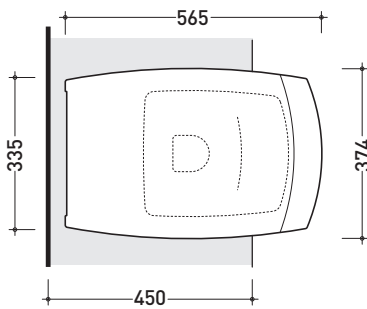

design ROMANO ADOLINI

2006

UNACW02

Thermosetting wrapping seat & cover

Complements: Una semi-inset wc (UNA/WC)

Package dim. 58 x 38 x 7 cm

Weight 4 kg

Pz. Pallet n° -

vista zenitale / zenital view

vista laterale / lateral view

vista laterale / lateral view

size in mm

september 2016

CERAMIC: glossy finish

white

black