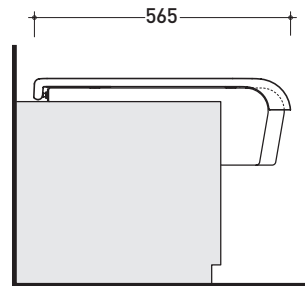

design ROMANO ADOLINI

2006

UNACW02

Thermosetting wrapping seat & cover

Complements: Una semi-inset wc (UNA/WC)

Package dim. 58 x 38 x 7 cm

Weight 4 kg

Pz. Pallet n° -

vista zenitale / zenital view

vista laterale / lateral view

vista laterale / lateral view

size in mm

september 2016

CERAMIC: glossy finish

white

black