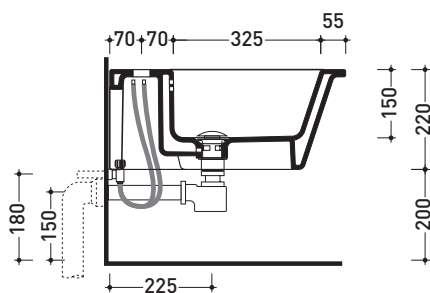

design **ALESSIO PINTO**

2008

VL218

Wall hung single-hole bidet (fixing kit art. 9004 included)

Complements: **Line taps bidet:** ONE - NOKE' - SI - FOLD
Line accessories: TWO - HOOP - NOKE' - FOLD

Technical accessories: **Universal fixing bracket for wall hung wc/bidet (41/P)**
Short chrome siphon for bidet (SIFB/CR)
Stop & Go drain (PLSG)
CERAMIC Stop & Go drain (PLCE)
Two piece set chrome tap filters (RF026)

Package dim. **53 x 37 x 25 cm** | Weight **18 kg** | Pz. Pallet n° **15**

vista zenitale / zenital view

vista laterale / lateral view

sezione longitudinale / section

kit di fissaggio
 Fischer
 (in dotazione)
 Fischer fixing kit
 (included in the box)

vista retro / back view

size in mm

october 2016

CERAMIC: glossy finish

matt finish