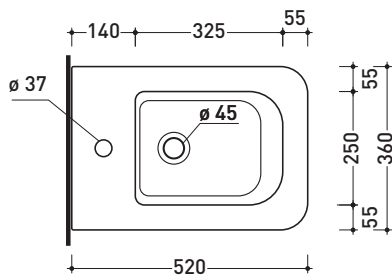

design **ALESSIO PINTO**

2008

VL218

Wall hung single-hole bidet (fixing kit art. 9004 included)

Complements: **Line taps bidet:** ONE - NOKE' - SI - FOLD
Line accessories: TWO - HOOP - NOKE' - FOLD

Technical accessories: **Universal fixing bracket for wall hung wc/bidet (41/P)**
Short chrome siphon for bidet (SIFB/CR)
Stop & Go drain (PLSG)
CERAMIC Stop & Go drain (PLCE)
Two piece set chrome tap filters (RF026)

Package dim. **53 x 37 x 25 cm** | Weight **18 kg** | Pz. Pallet n° **15**

vista zenitale / zenital view

vista laterale / lateral view

sezione longitudinale / section

kit di fissaggio
 Fischer
 (in dotazione)
 Fischer fixing kit
 (included in the box)

vista retro / back view

size in mm

october 2016

CERAMIC: glossy finish

matt finish