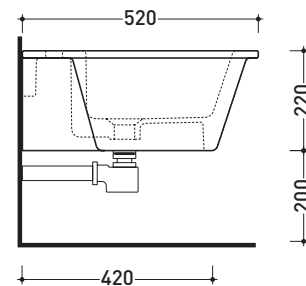

design **ALESSIO PINTO**

2008

VL218

Wall hung single-hole bidet (fixing kit art. 9004 included)

Complements: **Line taps bidet:** ONE - NOKE' - SI - FOLD
Line accessories: TWO - HOOP - NOKE' - FOLD

Technical accessories: **Universal fixing bracket for wall hung wc/bidet (41/P)**
Short chrome siphon for bidet (SIFB/CR)
Stop & Go drain (PLSG)
CERAMIC Stop & Go drain (PLCE)
Two piece set chrome tap filters (RF026)

Package dim. **53 x 37 x 25 cm** | Weight **18 kg** | Pz. Pallet n° **15**

vista zenitale / zenital view

vista laterale / lateral view

sezione longitudinale / section

kit di fissaggio
 Fischer
 (in dotazione)
 Fischer fixing kit
 (included in the box)

vista retro / back view

size in mm

october 2016

CERAMIC: glossy finish

matt finish