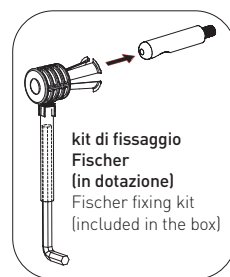

design **ALESSIO PINTO**

2008

VL218

Wall hung single-hole bidet (fixing kit art. 9004 included)

Complements: **Line taps bidet:** ONE - NOKE' - SI - FOLD
Line accessories: TWO - HOOP - NOKE' - FOLD

Technical accessories: **Universal fixing bracket for wall hung wc/bidet (41/P)**
Short chrome siphon for bidet (SIFB/CR)
Stop & Go drain (PLSG)
CERAMIC Stop & Go drain (PLCE)
Two piece set chrome tap filters (RF026)

Package dim. **53 x 37 x 25 cm** | Weight **18 kg** | Pz. Pallet n° **15**

vista zenitale / zenital view

vista laterale / lateral view

sezione longitudinale / section

kit di fissaggio
 Fischer
 (in dotazione)
 Fischer fixing kit
 (included in the box)