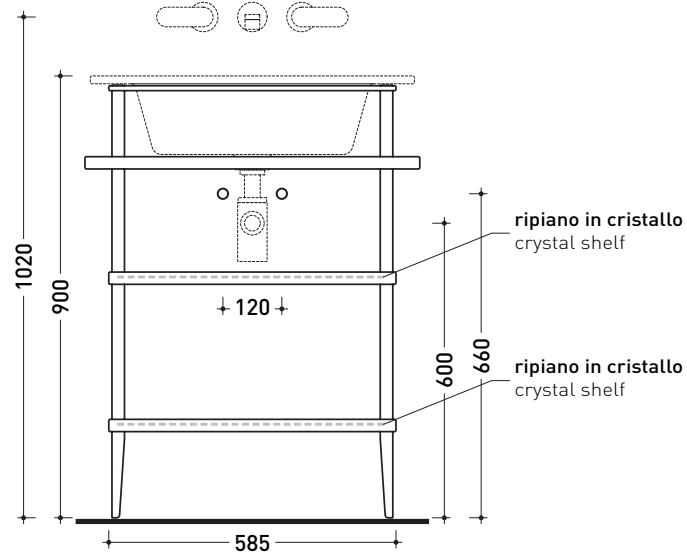

Plate

art. **VL66M**

mobile in metallo cromato
 con ripiani in cristallo
 per lavabo 66 appoggio
*chromed structure
 with crystal shelves
 to suite bench basin 66*

vista frontale / frontal view

vista laterale / lateral view

vista zenitale / zenital view