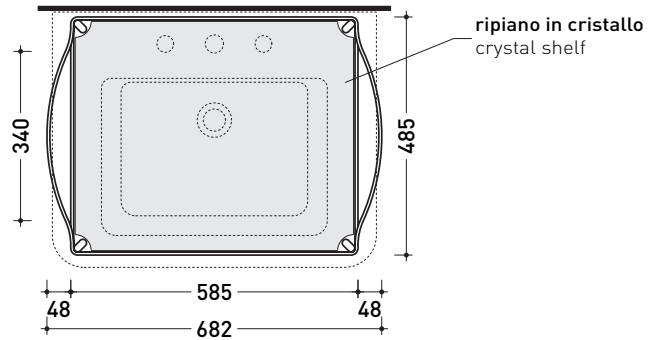

Plate

art. **VL66M**

mobile in metallo cromato
 con ripiani in cristallo
 per lavabo 66 appoggio
*chromed structure
 with crystal shelves
 to suite bench basin 66*

vista frontale / frontal view

vista laterale / lateral view

vista zenitale / zenital view