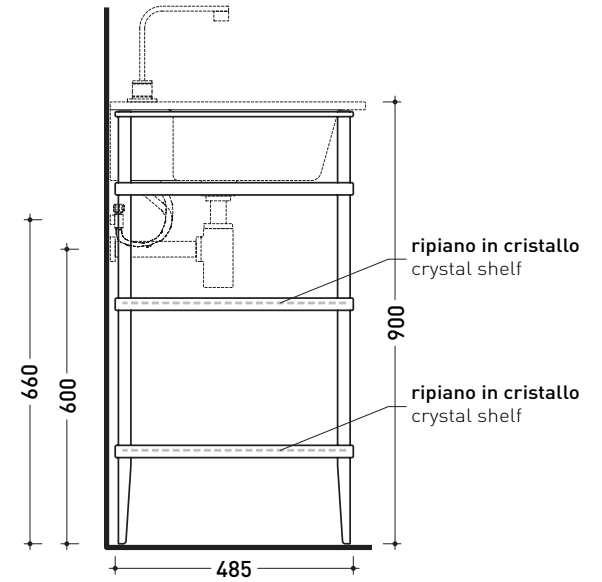

Plate

art. **VL66M**

mobile in metallo cromato
 con ripiani in cristallo
 per lavabo 66 appoggio
*chromed structure
 with crystal shelves
 to suite bench basin 66*

vista frontale / frontal view

vista laterale / lateral view

vista zenitale / zenital view